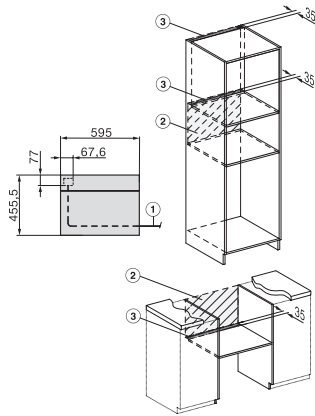

H 7840 BMX

Kompaktní pečicí trouba s mikrovlnou bez rukojeti
v perfektně kombinovatelném designu s autom. programy a pokrmovým teploměrem.

side view H7000 BM, installation drawings

built-in H7000 BM, installation drawing

built-in H7000 BM build-under, installation drawings

installation H7000 BM, installation drawing

H226x-1 B/BP/E/EP/I/IP, H2760B/BP, H28x0B/BP, H7x40BM/BMX, H7x6x6/BP/BPX, installation drawings

side view H7000 BM build-under, installation drawings