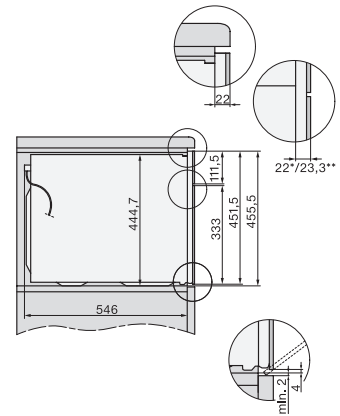

H 7840 BMX

Kompaktní pečicí trouba s mikrovlnou bez rukojeti
v perfektně kombinovatelném designu s autom. programy a pokrmovým teploměrem.

side view H7000 BM, installation drawings

built-in H7000 BM, installation drawing

built-in H7000 BM build-under, installation drawings

installation H7000 BM, installation drawing

H226x-1 B/BP/E/EP/I/IP, H2760B/BP, H28x0B/BP, H7x40BM/BMX, H7x6x6/BP/BPX, installation drawings

side view H7000 BM build-under, installation drawings