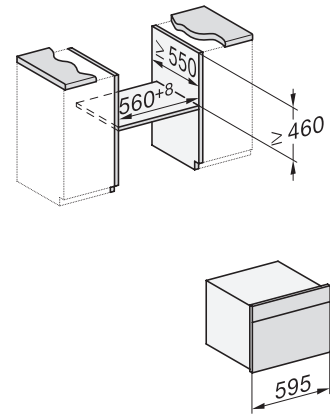

H 7840 BMX

Kompaktní pečicí trouba s mikrovlnou bez rukojeti
v perfektně kombinovatelném designu s autom. programy a pokrmovým teploměrem.

side view H7000 BM, installation drawings

built-in H7000 BM, installation drawing

built-in H7000 BM build-under, installation drawings

installation H7000 BM, installation drawing

H226x-1 B/BP/E/EP/I/IP, H2760B/BP, H28x0B/BP, H7x40BM/BMX, H7x6x6/BP/BPX, installation drawings

side view H7000 BM build-under, installation drawings