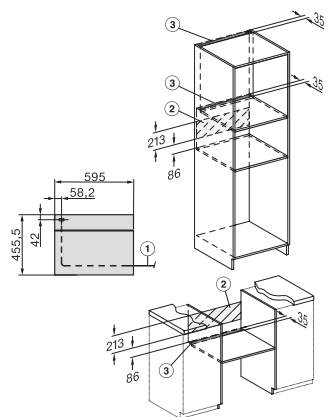

H 7840 BPX

Kompaktní pečicí trouba bez rukojeti

v perfektně kombinovatelném designu s pokrmovým teploměrem a BrillantLight.

side view H7000 M, installation drawings

side view H7000 M, installation drawings, GB, AU

built-in H7000 M, installation drawing

built-in H7000 M build-under, installation drawing

Installation H7000 M, installation drawing

side view H7000 M build-under, installation drawings