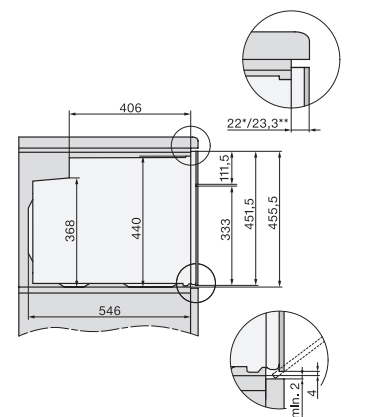

H 7840 BPX

Kompaktní pečicí trouba bez rukojeti

v perfektně kombinovatelném designu s pokrmovým teploměrem a BrillantLight.

side view H7000 M, installation drawings

side view H7000 M, installation drawings, GB, AU

built-in H7000 M, installation drawing

built-in H7000 M build-under, installation drawing

Installation H7000 M, installation drawing

side view H7000 M build-under, installation drawings