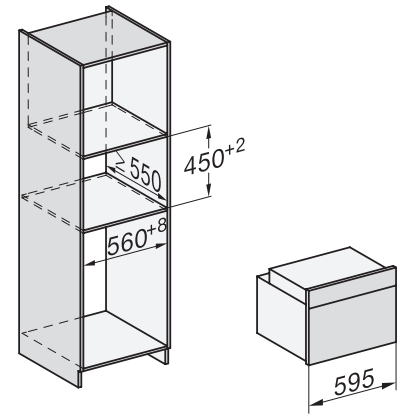

H 7840 BPX

Kompaktní pečicí trouba bez rukojeti

v perfektně kombinovatelném designu s pokrmovým teploměrem a BrillantLight.

side view H7000 M, installation drawings

side view H7000 M, installation drawings, GB, AU

built-in H7000 M, installation drawing

built-in H7000 M build-under, installation drawing

Installation H7000 M, installation drawing

side view H7000 M build-under, installation drawings