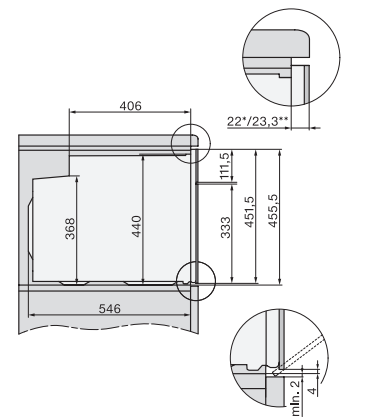

H 7840 BPX

Kompaktní pečicí trouba bez rukojeti

v perfektně kombinovatelném designu s pokrmovým teploměrem a BrillantLight.

side view H7000 M, installation drawings

side view H7000 M, installation drawings, GB, AU

built-in H7000 M, installation drawing

built-in H7000 M build-under, installation drawing

Installation H7000 M, installation drawing

side view H7000 M build-under, installation drawings