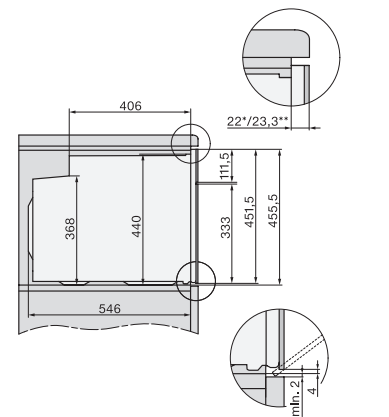

H 7840 BPX

Kompaktní pečicí trouba bez rukojeti

v perfektně kombinovatelném designu s pokrmovým teploměrem a BrillantLight.

side view H7000 M, installation drawings

side view H7000 M, installation drawings, GB, AU

built-in H7000 M, installation drawing

built-in H7000 M build-under, installation drawing

Installation H7000 M, installation drawing

side view H7000 M build-under, installation drawings