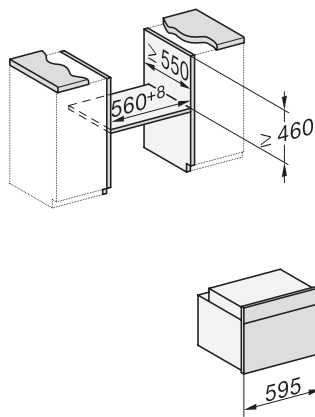

H 7840 BPX

Kompaktní pečicí trouba bez rukojeti

v perfektně kombinovatelném designu s pokrmovým teploměrem a BrillantLight.

side view H7000 M, installation drawings

side view H7000 M, installation drawings, GB, AU

built-in H7000 M, installation drawing

built-in H7000 M build-under, installation drawing

Installation H7000 M, installation drawing

side view H7000 M build-under, installation drawings