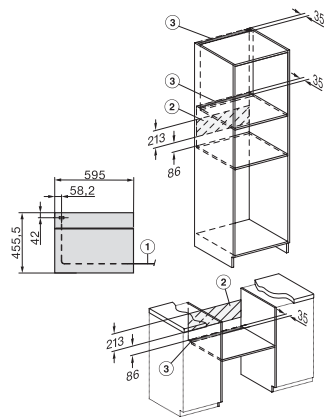

H 7840 BPX

Kompaktní pečicí trouba bez rukojeti

v perfektně kombinovatelném designu s pokrmovým teploměrem a BrillantLight.

side view H7000 M, installation drawings

side view H7000 M, installation drawings, GB, AU

built-in H7000 M, installation drawing

built-in H7000 M build-under, installation drawing

Installation H7000 M, installation drawing

side view H7000 M build-under, installation drawings