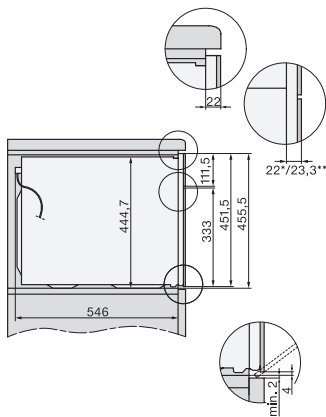

H 7840 BM

Kompaktní pečicí trouba s mikrovlnou

v perfektně kombinovatelném designu s autom. programy a pokrmovým teploměrem.

side view H7000 BM, installation drawings

built-in H7000 BM, installation drawing

built-in H7000 BM build-under, installation drawings

installation H7000 BM, installation drawing

H7000 handle, installation drawing

H226x-1B/BP/E/EP/I/IP, H2760B/BP, H28x0B/BP, H7x40BM/BMX, H7x6xB/BP/BPX, installation drawings

side view H7000 BM build-under, installation drawings

H2xxx-1 B/BP/E/I/IP, H7xxx B/BP/BM/BMX, installation drawings

H2xxx-1 B/BP/E/I/IP, H7xxx B/BP/BM/BMX, installation drawings