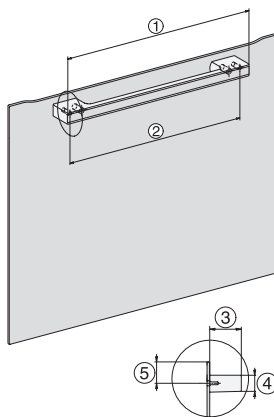

H 7840 BM

Kompaktní pečicí trouba s mikrovlnou

v perfektně kombinovatelném designu s autom. programy a pokrmovým teploměrem.

side view H7000 BM, installation drawings

built-in H7000 BM, installation drawing

built-in H7000 BM build-under, installation drawings

installation H7000 BM, installation drawing

H7000 handle, glass, installation drawings

H226x-1B/BP/E/EP/I/IP, H2760B/BP, H28x0B/BP, H7x40BM/BMX, H7x6xB/BP/BPX, installation drawings