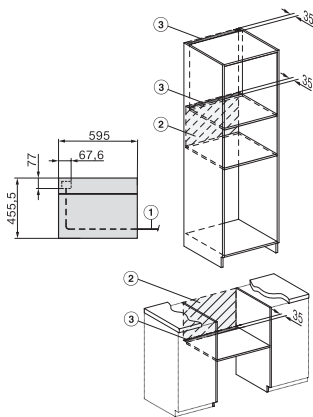

H 7840 BM

Kompaktní pečicí trouba s mikrovlnou

v perfektně kombinovatelném designu s autom. programy a pokrmovým teploměrem.

side view H7000 BM, installation drawings

built-in H7000 BM, installation drawing

built-in H7000 BM build-under, installation drawings

installation H7000 BM, installation drawing

H7000 handle, glass, installation drawings

H226x-1B/BP/E/EP/I/IP, H2760B/BP, H28x0B/BP, H7x40BM/BMX, H7x6xB/BP/BPX, installation drawings