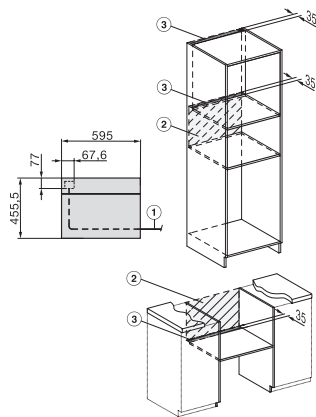

H 7840 BM

Kompaktní pečicí trouba s mikrovlnou

v perfektně kombinovatelném designu s autom. programy a pokrmovým teploměrem.

side view H7000 BM, installation drawings

built-in H7000 BM, installation drawing

built-in H7000 BM build-under, installation drawings

installation H7000 BM, installation drawing

H7000 handle, glass, installation drawings

H226x-1B/BP/E/EP/I/IP, H2760B/BP, H28x0B/BP, H7x40BM/BMX, H7x6xB/BP/BPX, installation drawings