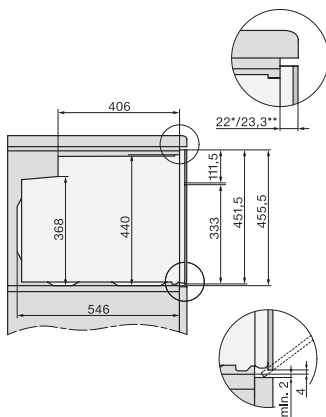

H 7840 BP

Kompaktní pečicí trouba

v perfektně kombinovatelném designu s pokrmovým teploměrem a BrillantLight.

side view H7000 M, installation drawings

side view H7000 M, installation drawings, GB, AU

built-in H7000 M, installation drawing

built-in H7000 M build-under, installation drawing

Installation H7000 M, installation drawing

DG2840, DG7x40, DGC7x4x, DG7x6x, DGC7x6x, DGD7635, DGM7x4x, DO7, H28B/BP, H7x4xB/BM/BP, H7x6xB/BP, installation drawing