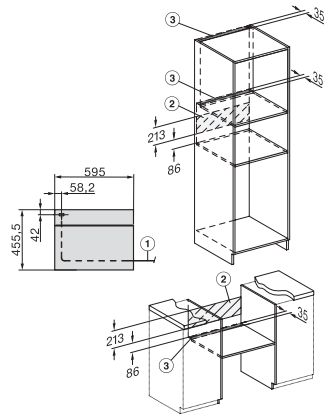

H 7840 BP

Kompaktní pečicí trouba

v perfektně kombinovatelném designu s pokrmovým teploměrem a BrillantLight.

side view H7000 M, installation drawings

side view H7000 M, installation drawings, GB, AU

built-in H7000 M, installation drawing

built-in H7000 M build-under, installation drawing

Installation H7000 M, installation drawing

DG7x40, DGC7x4x, DGC7x6x, DG7635, DGM7x4x, DO7, H2860B/BP, H7240BM, H7x40BM, H7x4xB/BP, H7x6xB/BP, installation drawings