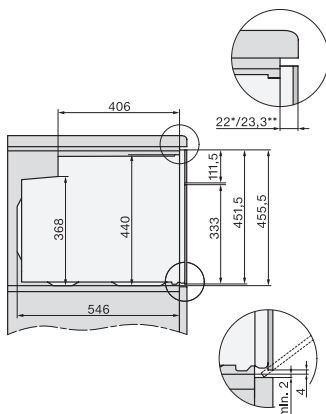

H 7840 BP

Kompaktní pečicí trouba

v perfektně kombinovatelném designu s pokrmovým teploměrem a BrillantLight.

side view H7000 M, installation drawings

side view H7000 M, installation drawings, GB, AU

built-in H7000 M, installation drawing

built-in H7000 M build-under, installation drawing

Installation H7000 M, installation drawing

DG7x40, DGC7x4x, DGC7x6x, DG7635, DGM7x4x, DO7, H2860B/BP, H7240BM, H7x40BM, H7x4xB/BP, H7x6xB/BP, installation drawings