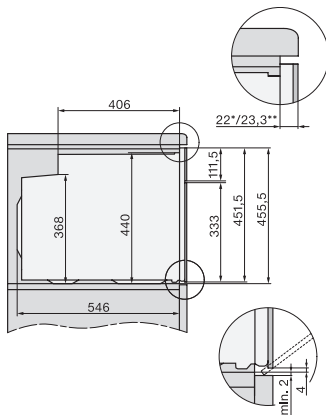

H 7840 BP

Kompaktní pečicí trouba

v perfektně kombinovatelném designu s pokrmovým teploměrem a BrillantLight.

side view H7000 M, installation drawings

side view H7000 M, installation drawings, GB, AU

built-in H7000 M, installation drawing

built-in H7000 M build-under, installation drawing

Installation H7000 M, installation drawing

DG7x40, DGC7x4x, DGC7x6x, DG7635, DGM7x4x, DO7, H2860B/BP, H7240BM, H7x40BM, H7x4xB/BP, H7x6xB/BP, installation drawings