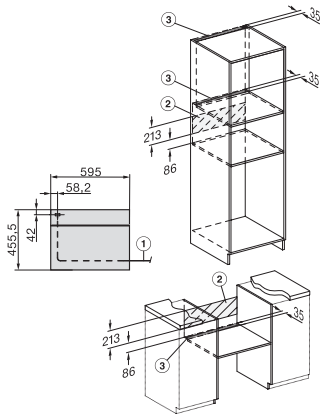

H 7840 BP

Kompaktní pečicí trouba

v perfektně kombinovatelném designu s pokrmovým teploměrem a BrillantLight.

side view H7000 M, installation drawings

side view H7000 M, installation drawings, GB, AU

built-in H7000 M, installation drawing

built-in H7000 M build-under, installation drawing

Installation H7000 M, installation drawing

DG7x40, DGC7x4x, DGC7x6x, DG7635, DGM7x4x, DO7, H2860B/BP, H7240BM, H7x40BM, H7x4xB/BP, H7x6xB/BP, installation drawings