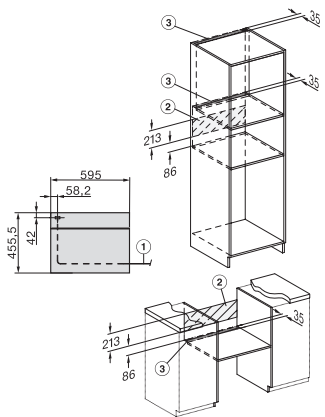

## H 7840 BP

Kompaktní pečicí trouba

v perfektně kombinovatelném designu s pokrmovým teploměrem a BrillantLight.

side view H7000 M, installation drawings

side view H7000 M, installation drawings, GB, AU

built-in H7000 M, installation drawing

built-in H7000 M build-under, installation drawing

Installation H7000 M, installation drawing

DG7x40, DGC7x4x, DGC7x6x, DG7635, DGM7x4x, DO7, H2860B/BP, H7240BM, H7x40BM, H7x4xB/BP, H7x6xB/BP, installation drawings