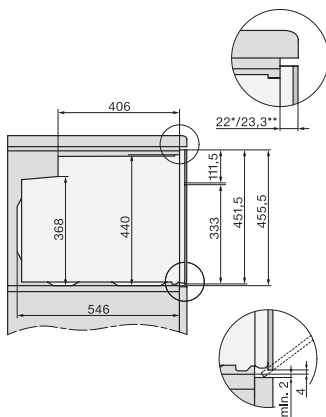

## H 7840 BP

Kompaktní pečicí trouba

v perfektně kombinovatelném designu s pokrmovým teploměrem a BrillantLight.

side view H7000 M, installation drawings

side view H7000 M, installation drawings, GB, AU

built-in H7000 M, installation drawing

built-in H7000 M build-under, installation drawing

Installation H7000 M, installation drawing

DG7x40, DGC7x4x, DGC7x6x, DG7635, DGM7x4x, DO7, H2860B/BP, H7240BM, H7x40BM, H7x4xB/BP, H7x6xB/BP, installation drawings