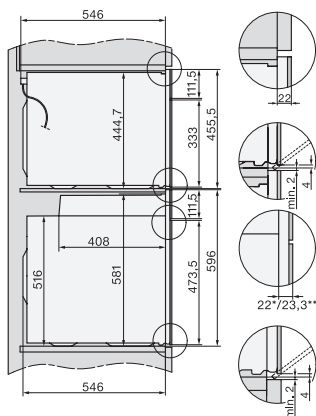

H 7464 BPX

Pečící trouba bez rukojeti

v perfektně kombinovatelném designu s pokrmovým teploměrem a LED osvětlením.

installation H7000 XL, installation drawing

side view H7000 XL, installation drawings

built-in H7000 XL, installation drawing

H226x-1B/BP/E/EP/I/IP, H2x6xB/BP, H7x6xB/BP/BPX, H2x6xB, installation drawings

H2x6x-1B/BP/E/EP/I/IP, H2850BP, H7x6xB/BP/BPX, H2x6xB, installation drawings

H226x-1B/BP/E/EP/I/IP, H2760B/BP, H28x0B/BP, H7x40BM/BMX, H7x6xB/BP/BPX, installation drawings

side view H7000 XL build-under, installation drawing

H2xxx-1 B/BP/E/I/IP, H7xxx B/BP/BM/BMX, installation drawings

H2xxx-1 B/BP/E/I/IP, H7xxx B/BP/BM/BMX, installation drawings