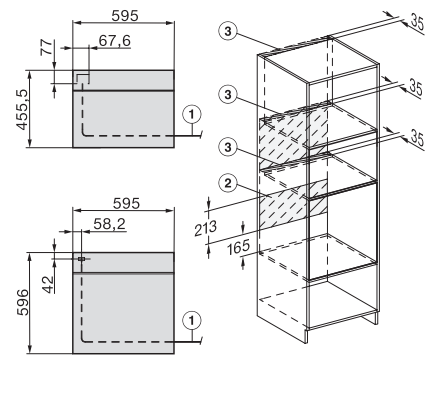

H 7464 BPX

Pečící trouba bez rukojeti

v perfektně kombinovatelném designu s pokrmovým teploměrem a LED osvětlením.

installation H7000 XL, installation drawing

side view H7000 XL, installation drawings

built-in H7000 XL, installation drawing

H226x-1B/BP/E/EP/I/IP, H2x6xB/BP, H7x6xB/BP/BPX, H2x6xB, installation drawings

H2x6x-1B/BP/E/EP/I/IP, H2850BP, H7x6xB/BP/BPX, H2x6xB, installation drawings

H226x-1B/BP/E/EP/I/IP, H2760B/BP, H28x0B/BP, H7x40BM/BMX, H7x6xB/BP/BPX, installation drawings

side view H7000 XL build-under, installation drawing

H2xxx-1 B/BP/E/I/IP, H7xxx B/BP/BM/BMX, installation drawings

H2xxx-1 B/BP/E/I/IP, H7xxx B/BP/BM/BMX, installation drawings