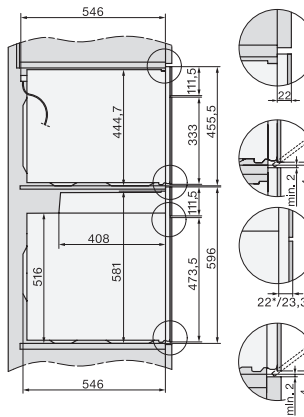

H 7464 BPX

Pečící trouba bez rukojeti

v perfektně kombinovatelném designu s pokrmovým teploměrem a LED osvětlením.

H226x-1B/BP/E/EP/IP, H2760B/BP, H28x0B/BP, H7x6xB/BP/BPX installation drawings

H2760B/BP, H28x0B/BP, H7x6xB/BP/BPX, DGC7351, DGC7151, installation drawings

H226x-1B/BP/E/EP/IP, H2760B/BP, H28x0B/BP, H7x6xB/BP/BPX, installation drawings

H226x-1B/BP/E/EP/IP, H2x6xB/BP, H7x6xB/BP/BPX, installation drawings

H226x-1B/BP/E/EP/IP, H2760B/BP, H28x0B/BP, H7x40BM/BMX, H7x6xB/BP/BPX, installation drawings

H2760B/BP, H28x0B/BP, H7x6xB/BP/BPX, installation drawings

H2xxx-1 B/BP/E/IP, H7xxx B/BP/BM/BMX, installation drawings

H2xxx-1 B/BP/E/IP, H7xxx B/BP/BM/BMX, installation drawings