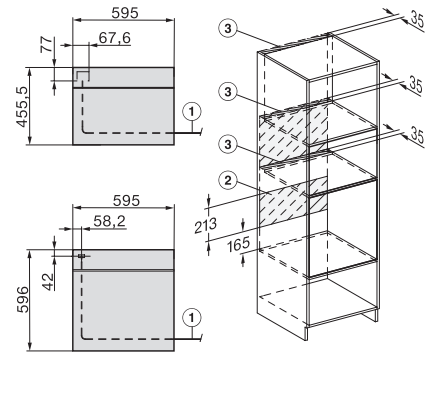

H 7464 BPX

Pečící trouba bez rukojeti

v perfektně kombinovatelném designu s pokrmovým teploměrem a LED osvětlením.

H226x-1B/BP/E/EP/IP, H2760B/BP, H28x0B/BP, H7x6xB/BP/BPX installation drawings

H2760B/BP, H28x0B/BP, H7x6xB/BP/BPX, DGC7351, DGC7151, installation drawings

H226x-1B/BP/E/EP/IP, H2760B/BP, H28x0B/BP, H7x6xB/BP/BPX, installation drawings

H226x-1B/BP/E/EP/IP, H2x6xB/BP, H7x6xB/BP/BPX, installation drawings

H226x-1B/BP/E/EP/IP, H2760B/BP, H28x0B/BP, H7x40BM/BMX, H7x6xB/BP/BPX, installation drawings

H2760B/BP, H28x0B/BP, H7x6xB/BP/BPX, installation drawings

H2xxx-1 B/BP/E/IP, H7xxx B/BP/BM/BMX, installation drawings

H2xxx-1 B/BP/E/IP, H7xxx B/BP/BM/BMX, installation drawings