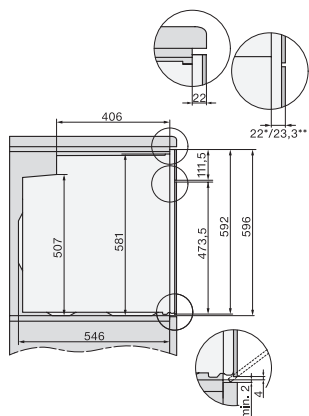

H 7464 BPX

Pečící trouba bez rukojeti

v perfektně kombinovatelném designu s pokrmovým teploměrem a LED osvětlením.

installation H7000 XL, installation drawing

side view H7000 XL, installation drawings

built-in H7000 XL, installation drawing

H226x-1B/BP/E/EP/I/IP, H2x6xB/BP, H7x6xB/BP/BPX, H2x6xB, installation drawings

H2x6x-1B/BP/E/EP/I/IP, H2850BP, H7x6xB/BP/BPX, H2x6xB, installation drawings

H226x-1B/BP/E/EP/I/IP, H2760B/BP, H28x0B/BP, H7x40BM/BMX, H7x6xB/BP/BPX, installation drawings

side view H7000 XL build-under, installation drawing

H2xxx-1 B/BP/E/I/IP, H7xxx B/BP/BM/BMX, installation drawings

H2xxx-1 B/BP/E/I/IP, H7xxx B/BP/BM/BMX, installation drawings