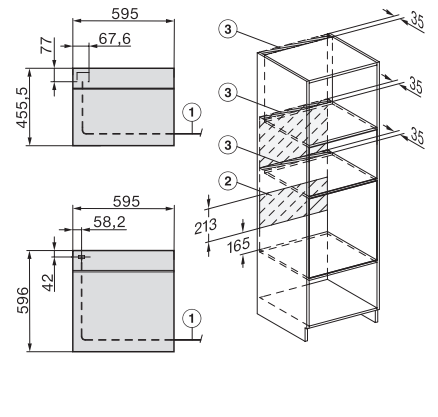

H 7464 BPX

Pečící trouba bez rukojeti

v perfektně kombinovatelném designu s pokrmovým teploměrem a LED osvětlením.

installation H7000 XL, installation drawing

side view H7000 XL, installation drawings

built-in H7000 XL, installation drawing

H226x-1B/BP/E/EP/I/IP, H2x6xB/BP, H7x6xB/BP/BPX, H2x6xB, installation drawings

H226x-1B/BP/E/EP/I/IP, H2760B/BP, H28x0B/BP, H7x40BM/BMX, H7x6xB/BP/BPX, installation drawings

side view H7000 XL build-under, installation drawing

H2xxx-1 B/BP/E/I/IP, H7xxx B/BP/BM/BMX, installation drawings

H2xxx-1 B/BP/E/I/IP, H7xxx B/BP/BM/BMX, installation drawings