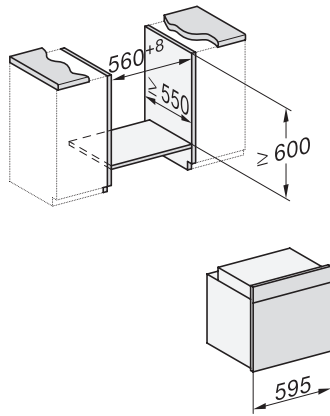

H 7464 BPX

Pečící trouba bez rukojeti

v perfektně kombinovatelném designu s pokrmovým teploměrem a LED osvětlením.

installation H7000 XL, installation drawing

side view H7000 XL, installation drawings

built-in H7000 XL, installation drawing

H226x-1B/BP/E/EP/I/IP, H2x6xB/BP, H7x6xB/BP/BPX, H2x6xB, installation drawings

H226x-1B/BP/E/EP/I/IP, H2760B/BP, H28x0B/BP, H7x40BM/BMX, H7x6xB/BP/BPX, installation drawings

side view H7000 XL build-under, installation drawing