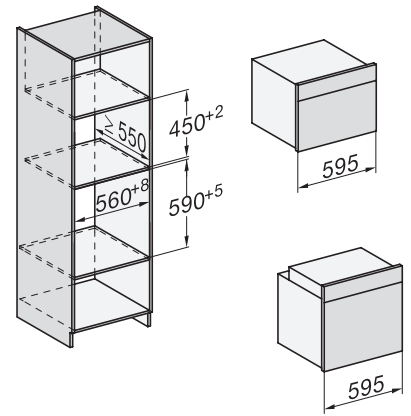

H 7464 BPX

Pečící trouba bez rukojeti

v perfektně kombinovatelném designu s pokrmovým teploměrem a LED osvětlením.

installation H7000 XL, installation drawing

side view H7000 XL, installation drawings

built-in H7000 XL, installation drawing

H226x-1B/BP/E/EP/I/IP, H2x6xB/BP, H7x6xB/BP/BPX, H2x6xB, installation drawings

H226x-1B/BP/E/EP/I/IP, H2760B/BP, H28x0B/BP, H7x40BM/BMX, H7x6xB/BP/BPX, installation drawings

side view H7000 XL build-under, installation drawing