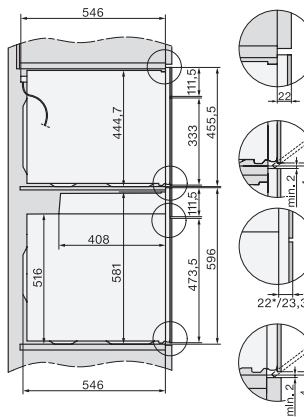

H 7464 BPX

Pečící trouba bez rukojeti

v perfektně kombinovatelném designu s pokrmovým teploměrem a LED osvětlením.

installation H7000 XL, installation drawing

side view H7000 XL, installation drawings

built-in H7000 XL, installation drawing

H226x-1B/BP/E/EP/I/IP, H2x6xB/BP, H7x6xB/BP/BPX, H2x6xB, installation drawings

H226x-1B/BP/E/EP/I/IP, H2760B/BP, H28x0B/BP, H7x40BM/BMX, H7x6xB/BP/BPX, installation drawings

side view H7000 XL build-under, installation drawing

H2xxx-1 B/BP/E/I/IP, H7xxx B/BP/BM/BMX, installation drawings

H2xxx-1 B/BP/E/I/IP, H7xxx B/BP/BM/BMX, installation drawings