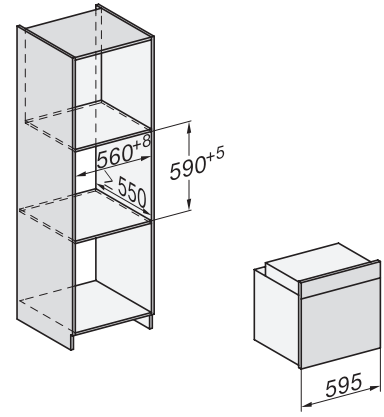

H 7464 BPX

Pečící trouba bez rukojeti

v perfektně kombinovatelném designu s pokrmovým teploměrem a LED osvětlením.

installation H7000 XL, installation drawing

side view H7000 XL, installation drawings

built-in H7000 XL, installation drawing

H226x-1B/BP/E/EP/I/IP, H2x6xB/BP, H7x6xB/BP/BPX, H2x6xB, installation drawings

H226x-1B/BP/E/EP/I/IP, H2760B/BP, H28x0B/BP, H7x40BM/BMX, H7x6xB/BP/BPX, installation drawings

side view H7000 XL build-under, installation drawing