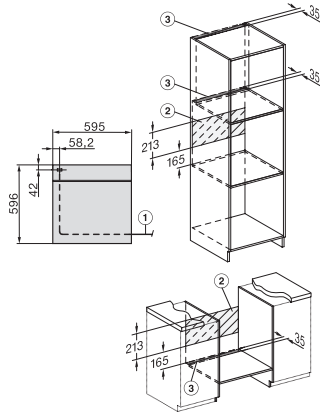

H 7464 BPX

Pečící trouba bez rukojeti

v perfektně kombinovatelném designu s pokrmovým teploměrem a LED osvětlením.

installation H7000 XL, installation drawing

side view H7000 XL, installation drawings

built-in H7000 XL, installation drawing

H226x-1B/BP/E/EP/I/IP, H2x6xB/BP, H7x6xB/BP/BPX, H2x6xB, installation drawings

H226x-1B/BP/E/EP/I/IP, H2760B/BP, H28x0B/BP, H7x40BM/BMX, H7x6xB/BP/BPX, installation drawings

side view H7000 XL build-under, installation drawing