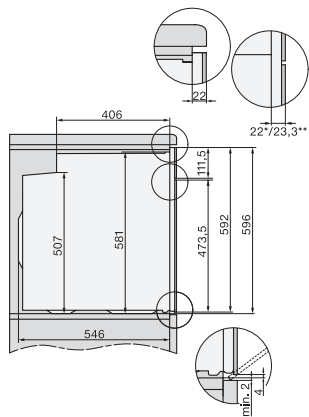

H 7464 BPX

Pečící trouba bez rukojeti

v perfektně kombinovatelném designu s pokrmovým teploměrem a LED osvětlením.

installation H7000 XL, installation drawing

side view H7000 XL, installation drawings

built-in H7000 XL, installation drawing

H226x-1B/BP/E/EP/I/IP, H2x6xB/BP, H7x6xB/BP/BPX, H2x6xB, installation drawings

H226x-1B/BP/E/EP/I/IP, H2760B/BP, H28x0B/BP, H7x40BM/BMX, H7x6xB/BP/BPX, installation drawings

side view H7000 XL build-under, installation drawing

H2xxx-1 B/BP/E/I/IP, H7xxx B/BP/BM/BMX, installation drawings

H2xxx-1 B/BP/E/I/IP, H7xxx B/BP/BM/BMX, installation drawings