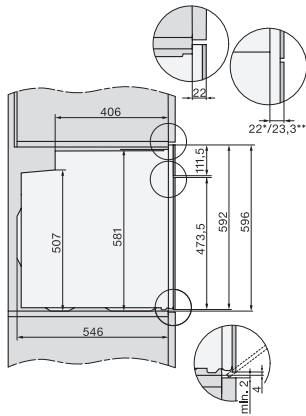

H 7464 BPX

Pečící trouba bez rukojeti

v perfektně kombinovatelném designu s pokrmovým teploměrem a LED osvětlením.

installation H7000 XL, installation drawing

side view H7000 XL, installation drawings

built-in H7000 XL, installation drawing

side view H7000 XL build-under, installation drawing

H2xxx-1 B/BP/E/I/IP, H7xxx B/BP/BM/BMX, installation drawings

H2xxx-1 B/BP/E/I/IP, H7xxx B/BP/BM/BMX, installation drawings