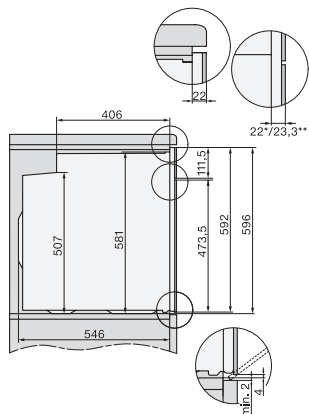

H 7464 BPX

Pečící trouba bez rukojeti

v perfektně kombinovatelném designu s pokrmovým teploměrem a LED osvětlením.

installation H7000 XL, installation drawing

side view H7000 XL, installation drawings

built-in H7000 XL, installation drawing

H226x-1B/BP/E/EP/I/IP, H2x6xB/BP, H7x6xB/BP/BPX, H2x6xB, installation drawings

H2x6x-1B/BP/E/EP/I/IP, H2850BP, H7x6xB/BP/BPX, H2x6xB, installation drawings

H226x-1B/BP/E/EP/I/IP, H2760B/BP, H28x0B/BP, H7x40BM/BMX, H7x6xB/BP/BPX, installation drawings

side view H7000 XL build-under, installation drawing

H2xxx-1 B/BP/E/I/IP, H7xxx B/BP/BM/BMX, installation drawings

H2xxx-1 B/BP/E/I/IP, H7xxx B/BP/BM/BMX, installation drawings