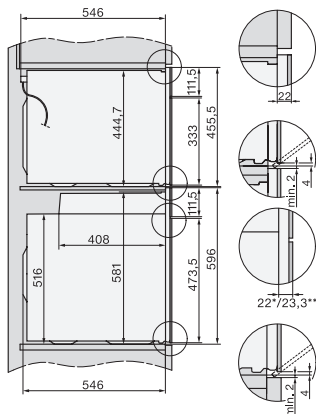

H 7464 BPX

Pečící trouba bez rukojeti

v perfektně kombinovatelném designu s pokrmovým teploměrem a LED osvětlením.

installation H7000 XL, installation drawing

side view H7000 XL, installation drawings

built-in H7000 XL, installation drawing

H226x-1B/BP/E/EP/I/IP, H2x6xB/BP, H7x6xB/BP/BPX, H2x6xB, installation drawings

H2x6x-1B/BP/E/EP/I/IP, H2850BP, H7x6xB/BP/BPX, H2x6xB, installation drawings

H226x-1B/BP/E/EP/I/IP, H2760B/BP, H28x0B/BP, H7x40BM/BMX, H7x6xB/BP/BPX, installation drawings

side view H7000 XL build-under, installation drawing

H2xxx-1 B/BP/E/I/IP, H7xxx B/BP/BM/BMX, installation drawings

H2xxx-1 B/BP/E/I/IP, H7xxx B/BP/BM/BMX, installation drawings