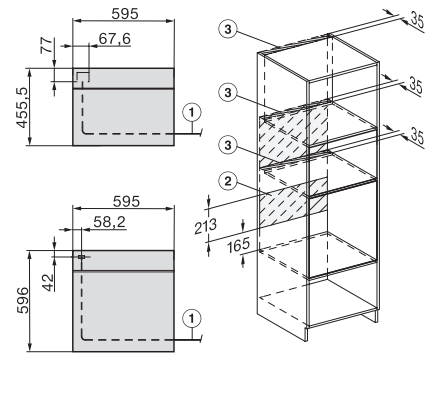

H 7464 BPX

Pečící trouba bez rukojeti

v perfektně kombinovatelném designu s pokrmovým teploměrem a LED osvětlením.

installation H7000 XL, installation drawing

side view H7000 XL, installation drawings

built-in H7000 XL, installation drawing

H226x-1B/BP/E/EP/I/IP, H2x6xB/BP, H7x6xB/BP/BPX, H2x6xB, installation drawings

H2x6x-1B/BP/E/EP/I/IP, H2850BP, H7x6xB/BP/BPX, H2x6xB, installation drawings

H226x-1B/BP/E/EP/I/IP, H2760B/BP, H28x0B/BP, H7x40BM/BMX, H7x6xB/BP/BPX, installation drawings

side view H7000 XL build-under, installation drawing

H2xxx-1 B/BP/E/I/IP, H7xxx B/BP/BM/BMX, installation drawings

H2xxx-1 B/BP/E/I/IP, H7xxx B/BP/BM/BMX, installation drawings