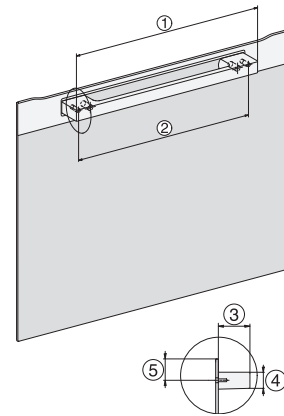

H 7464 BP

Pečící trouba

v perfektně kombinovatelném designu s pokrmovým teploměrem a LED osvětlením.

installation H7000 XL, installation drawing

side view H7000 XL, installation drawings

built-in H7000 XL, installation drawing

Installation H7000 XL underframe, installation drawings

H2x6x-1B/BP/E/EP/I/IP, H2850BP, H7x6xB/BP/BPX, H2x6xB, installation drawings

H7000 handle, installation drawing

Installation H7000 BM XL, installation drawings