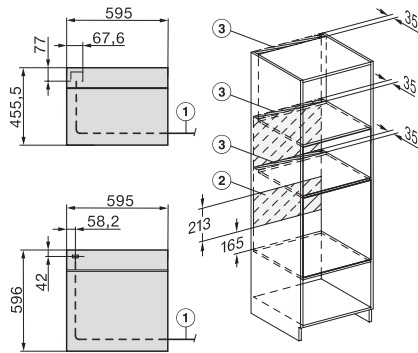

Installation H7000 XL underframe, installation drawings

H2x6x-1B/BP/E/EP/I/IP, H2850BP, H7x6xB/BP/BPX, H2x6xB, installation drawings

H7000 handle, installation drawing

Installation H7000 BM XL, installation drawings

side view H7000 XL build-under, installation drawing

side view Kombi BM XL, installation drawings

H 7464 BP

Pečící trouba

v perfektně kombinovatelném designu s pokrmovým teploměrem a LED osvětlením.

Installation Kombi BM XL, installation drawings