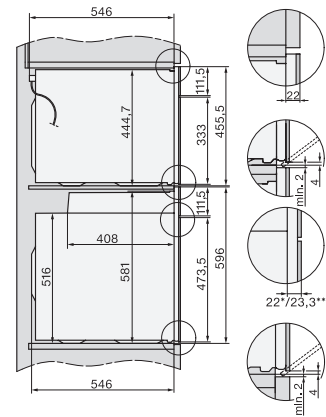

### Pečící trouba

v perfektně kombinovatelném designu s pokrmovým teploměrem a LED osvětlením.

installation H7000 XL, installation drawing

side view H7000 XL, installation drawings

built-in H7000 XL, installation drawing

H226x-1B/BP/E/EP/I/IP, H2x6xB/BP, H7x6xB/BP/BPX, installation drawings

H2x6x-1B/BP/E/EP/I/IP, H2850BP, H7x6xB/BP/BPX, H2x6xB, installation drawings

DG2840, DG7x40, DGC7x4x, DG7x6x, DGC7x6x, DGD7635, DGM7x4x, DO7, H28B/BP, H7x4xB/BM/BP, H7x6xB/BP, installation drawing

H226x-1B/BP/E/EP/I/IP, H2760B/BP, H28x0B/BP, H7x40BM/BMX, H7x6xB/BP/BPX, installation drawings

side view H7000 XL build-under, installation drawing

H2xxx-1 B/BP/E/I/IP, H7xxx B/BP/BM/BMX, installation drawings