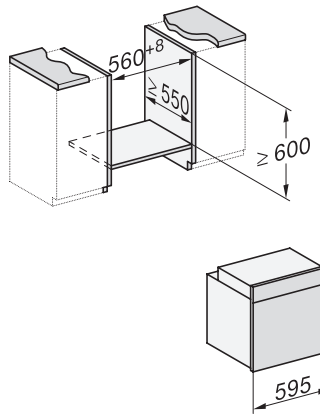

H 7464 BP

Pečící trouba

v perfektně kombinovatelném designu s pokrmovým teploměrem a LED osvětlením.

installation H7000 XL, installation drawing

side view H7000 XL, installation drawings

built-in H7000 XL, installation drawing

Installation H7000 XL underframe, installation drawings

H2x6x-1B/BP/E/EP/I/IP, H2850BP, H7x6xB/BP/BPX, H2x6xB, installation drawings

H7000 handle, installation drawing

Installation H7000 BM XL, installation drawings