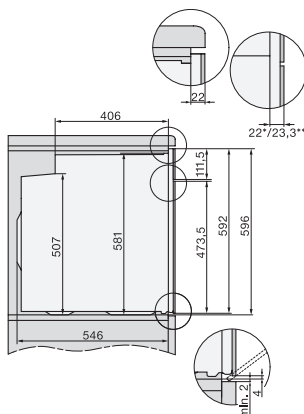

H 7464 BP

Pečící trouba

v perfektně kombinovatelném designu s pokrmovým teploměrem a LED osvětlením.

installation H7000 XL, installation drawing

side view H7000 XL, installation drawings

built-in H7000 XL, installation drawing

H226x-1B/BP/E/EP/I/IP, H2x6xB/BP, H7x6xB/BP/BPX, installation drawings

H2x6x-1B/BP/E/EP/I/IP, H2850BP, H7x6xB/BP/BPX, H2x6xB, installation drawings

DG7x40, DGC7x4x, DGC7x6x, DG7635, DGM7x4x, DO7, H2860B/BP, H7240BM, H7x40BM, H7x4xB/BP, H7x6xB/BP, installation drawings

H226x-1B/BP/E/EP/I/IP, H2760B/BP, H28x0B/BP, H7x40BM/BMX, H7x6xB/BP/BPX, installation drawings

side view H7000 XL build-under, installation drawing

H2xxx-1 B/BP/E/I/IP, H7xxx B/BP/BM/BMX, installation drawings