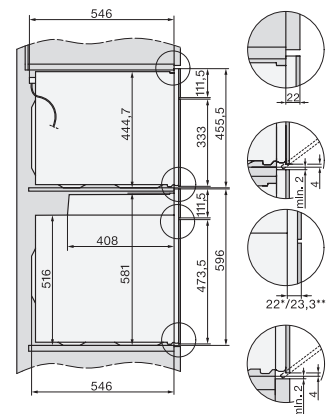

H 7464 BP

Pečící trouba

v perfektně kombinovatelném designu s pokrmovým teploměrem a LED osvětlením.

installation H7000 XL, installation drawing

side view H7000 XL, installation drawings

built-in H7000 XL, installation drawing

H226x-1B/BP/E/EP/I/IP, H2x6xB/BP, H7x6xB/BP/BPX, installation drawings

H2x6x-1B/BP/E/EP/I/IP, H2850BP, H7x6xB/BP/BPX, H2x6xB, installation drawings

DG7x40, DGC7x4x, DGC7x6x, DG7635, DGM7x4x, DO7, H2860B/BP, H7240BM, H7x40BM, H7x4xB/BP, H7x6xB/BP, installation drawings

H226x-1B/BP/E/EP/I/IP, H2760B/BP, H28x0B/BP, H7x40BM/BMX, H7x6xB/BP/BPX, installation drawings

side view H7000 XL build-under, installation drawing

H2xxx-1 B/BP/E/I/IP, H7xxx B/BP/BM/BMX, installation drawings