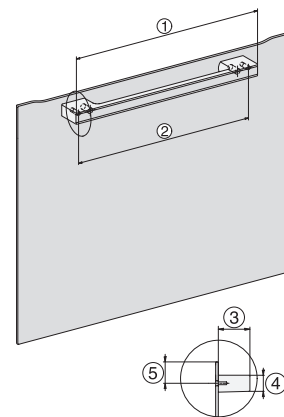

H 7464 BP Pečící trouba

v perfektně kombinovatelném designu s pokrmovým teploměrem a LED osvětlením.

installation H7000 XL, installation drawing

side view H7000 XL, installation drawings

built-in H7000 XL, installation drawing

Installation H7000 XL underframe, installation drawings

H2x6x-1B/BP/E/EP/I/IP, H2850BP, H7x6xB/BP/BPX, H2x6xB, installation drawings

H7000 handle, glass, installation drawings

Installation H7000 BM XL, installation drawings