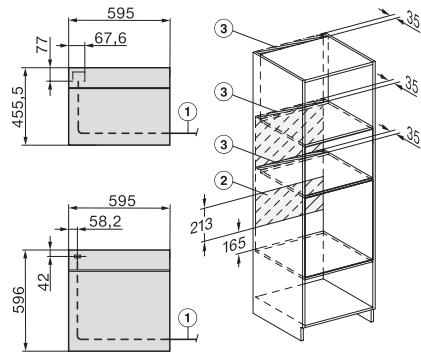

Installation H7000 XL underframe, installation drawings

H2x6x-1B/BP/E/EP/I/IP, H2850BP, H7x6xB/BP/BPX, H2x6xB, installation drawings

H7000 handle, glass, installation drawings

Installation H7000 BM XL, installation drawings

side view H7000 XL build-under, installation drawing

side view Kombi BM XL, installation drawings

H 7464 BP

Pečící trouba

v perfektně kombinovatelném designu s pokrmovým teploměrem a LED osvětlením.

Installation Kombi BM XL, installation drawings