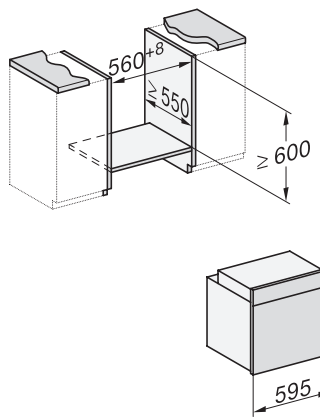

H 7464 BP Pečící trouba

v perfektně kombinovatelném designu s pokrmovým teploměrem a LED osvětlením.

installation H7000 XL, installation drawing

side view H7000 XL, installation drawings

built-in H7000 XL, installation drawing

Installation H7000 XL underframe, installation drawings

H2x6x-1B/BP/E/EP/I/IP, H2850BP, H7x6xB/BP/BPX, H2x6xB, installation drawings

H7000 handle, glass, installation drawings

Installation H7000 BM XL, installation drawings