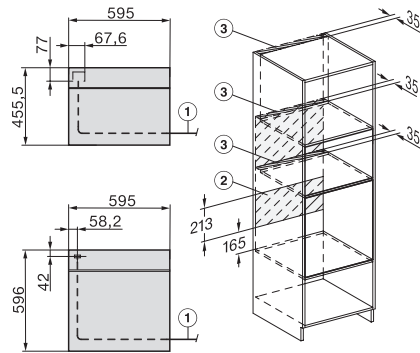

H226x-1B/BP/E/EP//IP, H2760B/BP, H28x0B/BP, H7x6xB/BP/BPX, installation drawings

H226x-1B/BP/E/EP//IP, H2x6xB/BP, H7x6xB/BP/BPX, installation drawings

DG7x40, DGC7x4x, DGC7x6x, DG7635, DGM7x4x, DO7, H2860B/BP, H7240BM, H7x40BM, H7x4xB/BP, H7x6xB/BP, installation drawings

H226x-1B/BP/E/EP//IP, H2760B/BP, H28x0B/BP, H7x40BM/BMX, H7x6xB/BP/BPX, installation drawings

H2760B/BP, H28x0B/BP, H7x6xB/BP/BPX, installation drawings

H2xxx-1 B/BP/E//IP, H7xxx B/BP/BM/BMX, installation drawings

H 7464 BP

Pečící trouba

v perfektně kombinovatelném designu s pokrmovým teploměrem a LED osvětlením.

H2xxx-1 B/BP/E/I/IP, H7xxx B/BP/BM/BMX, installation drawings