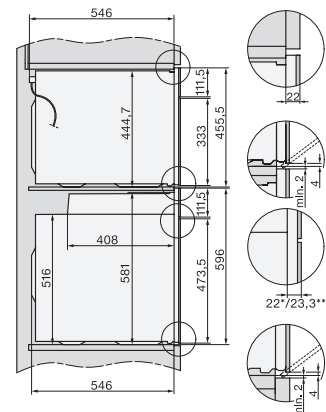

H 7464 BP

Pečící trouba

v perfektně kombinovatelném designu s pokrmovým teploměrem a LED osvětlením.

H226x-1B/BP/E/EP//IP, H2760B/BP, H28x0B/BP, H7x6xB/BP/BPX installation drawings

H2760B/BP, H28x0B/BP, H7x6xB/BP/BPX, DGC7351, DGC7151, installation drawings

H226x-1B/BP/E/EP//IP, H2760B/BP, H28x0B/BP, H7x6xB/BP/BPX, installation drawings

H226x-1B/BP/E/EP//IP, H2x6xB/BP, H7x6xB/BP/BPX, installation drawings

DG7x40, DGC7x4x, DGC7x6x, DG7635, DGM7x4x, DO7, H2860B/BP, H7240BM, H7x40BM, H7x4xB/BP, H7x6xB/BP, installation drawings

H226x-1B/BP/E/EP//IP, H2760B/BP, H28x0B/BP, H7x40BM/BMX, H7x6xB/BP/BPX, installation drawings

H2760B/BP, H28x0B/BP, H7x6xB/BP/BPX, installation drawings

H2xxx-1 B/BP/E//IP, H7xxx B/BP/BM/BMX, installation drawings