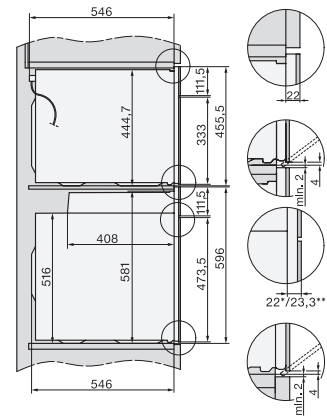

H 7464 BP

Pečící trouba

v perfektně kombinovatelném designu s pokrmovým teploměrem a LED osvětlením.

installation H7000 XL, installation drawing

side view H7000 XL, installation drawings

built-in H7000 XL, installation drawing

H226x-1B/BP/E/EP/I/IP, H2x6xB/BP, H7x6xB/BP/BPX, installation drawings

H2x6x-1B/BP/E/EP/I/IP, H2850BP, H7x6xB/BP/BPX, H2x6xB, installation drawings

DG7x40, DGC7x4x, DGC7x6x, DG7635, DGM7x4x, DO7, H2860B/BP, H7240BM, H7x40BM, H7x4xB/BP, H7x6xB/BP, installation drawings

H226x-1B/BP/E/EP/I/IP, H2760B/BP, H28x0B/BP, H7x40BM/BMX, H7x6xB/BP/BPX, installation drawings

side view H7000 XL build-under, installation drawing

H2xxx-1 B/BP/E/I/IP, H7xxx B/BP/BM/BMX, installation drawings