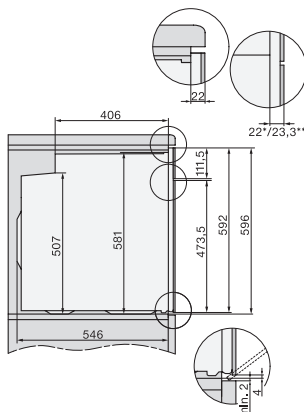

H 7464 BP

Pečící trouba

v perfektně kombinovatelném designu s pokrmovým teploměrem a LED osvětlením.

H226x-1B/BP/E/EP//IP, H2760B/BP, H28x0B/BP, H7x6xB/BP/BPX installation drawings

H2760B/BP, H28x0B/BP, H7x6xB/BP/BPX, DGC7351, DGC7151, installation drawings

H226x-1B/BP/E/EP//IP, H2760B/BP, H28x0B/BP, H7x6xB/BP/BPX, installation drawings

H226x-1B/BP/E/EP//IP, H2x6xB/BP, H7x6xB/BP/BPX, installation drawings

DG7x40, DGC7x4x, DGC7x6x, DG7635, DGM7x4x, DO7, H2860B/BP, H7240BM, H7x40BM, H7x4xB/BP, H7x6xB/BP, installation drawings

H226x-1B/BP/E/EP//IP, H2760B/BP, H28x0B/BP, H7x40BM/BMX, H7x6xB/BP/BPX, installation drawings

H2760B/BP, H28x0B/BP, H7x6xB/BP/BPX, installation drawings

H2xxx-1 B/BP/E//IP, H7xxx B/BP/BM/BMX, installation drawings