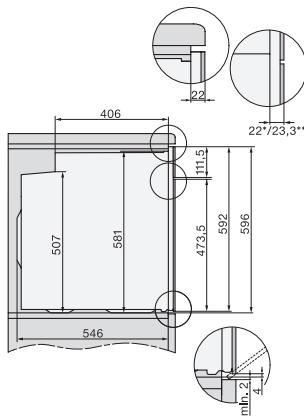

H 7464 BP

Pečící trouba

v perfektně kombinovatelném designu s pokrmovým teploměrem a LED osvětlením.

installation H7000 XL, installation drawing

side view H7000 XL, installation drawings

built-in H7000 XL, installation drawing

H226x-1B/BP/E/EP/I/IP, H2x6xB/BP, H7x6xB/BP/BPX, installation drawings

H2x6x-1B/BP/E/EP/I/IP, H2850BP, H7x6xB/BP/BPX, H2x6xB, installation drawings

DG7x40, DGC7x4x, DGC7x6x, DG7635, DGM7x4x, DO7, H2860B/BP, H7240BM, H7x40BM, H7x4xB/BP, H7x6xB/BP, installation drawings

H226x-1B/BP/E/EP/I/IP, H2760B/BP, H28x0B/BP, H7x40BM/BMX, H7x6xB/BP/BPX, installation drawings

side view H7000 XL build-under, installation drawing

H2xxx-1 B/BP/E/I/IP, H7xxx B/BP/BM/BMX, installation drawings