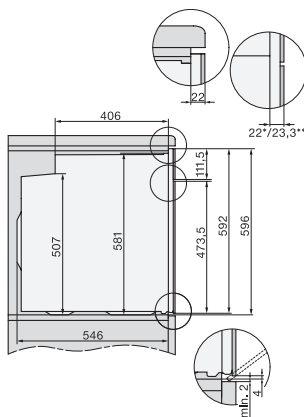

H 7464 BP

Pečící trouba

v perfektně kombinovatelném designu s pokrmovým teploměrem a LED osvětlením.

installation H7000 XL, installation drawing

side view H7000 XL, installation drawings

built-in H7000 XL, installation drawing

H226x-1B/BP/E/EP/I/IP, H2x6xB/BP, H7x6xB/BP/BPX, installation drawings

H2x6x-1B/BP/E/EP/I/IP, H2850BP, H7x6xB/BP/BPX, H2x6xB, installation drawings

DG7x40, DGC7x4x, DGC7x6x, DG7635, DGM7x4x, DO7, H2860B/BP, H7240BM, H7x40BM, H7x4xB/BP, H7x6xB/BP, installation drawings

H226x-1B/BP/E/EP/I/IP, H2760B/BP, H28x0B/BP, H7x40BM/BMX, H7x6xB/BP/BPX, installation drawings

side view H7000 XL build-under, installation drawing

H2xxx-1 B/BP/E/I/IP, H7xxx B/BP/BM/BMX, installation drawings