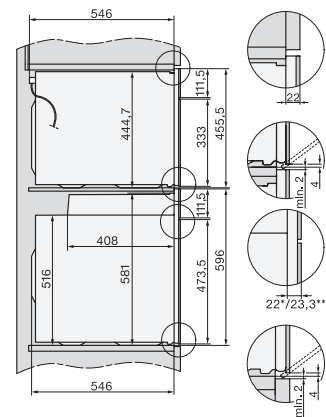

H 7464 BP

Pečící trouba

v perfektně kombinovatelném designu s pokrmovým teploměrem a LED osvětlením.

installation H7000 XL, installation drawing

side view H7000 XL, installation drawings

built-in H7000 XL, installation drawing

H226x-1B/BP/E/EP/I/IP, H2x6xB/BP, H7x6xB/BP/BPX, installation drawings

H2x6x-1B/BP/E/EP/I/IP, H2850BP, H7x6xB/BP/BPX, H2x6xB, installation drawings

DG7x40, DGC7x4x, DGC7x6x, DG7635, DGM7x4x, DO7, H2860B/BP, H7240BM, H7x40BM, H7x4xB/BP, H7x6xB/BP, installation drawings

H226x-1B/BP/E/EP/I/IP, H2760B/BP, H28x0B/BP, H7x40BM/BMX, H7x6xB/BP/BPX, installation drawings

side view H7000 XL build-under, installation drawing

H2xxx-1 B/BP/E/I/IP, H7xxx B/BP/BM/BMX, installation drawings