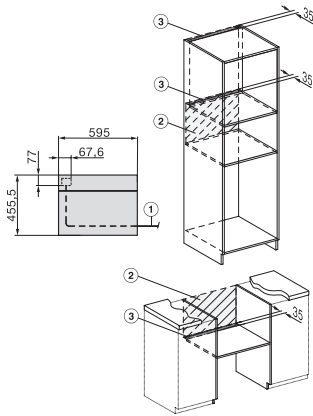

H 7440 BMX

Kompaktní pečicí trouba s mikrovlnou bez rukojeti
s automatickými programy a kombinovanými provozními způsoby

side view H7000 BM, installation drawings

built-in H7000 BM, installation drawing

built-in H7000 BM build-under, installation drawings

installation H7000 BM, installation drawing

H226x-1 B/BP/E/EP/I/IP, H2760B/BP, H28x0B/BP, H7x40BM/BMX, H7x6x6/BP/BPX, installation drawings

side view H7000 BM build-under, installation drawings

H2xxx-1 B/BP/E/I/IP, H7xxx B/BP/BM/BMX, installation drawings