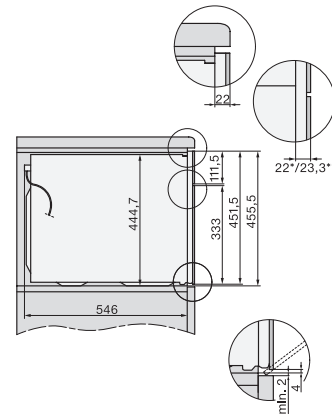

H 7440 BMX

Kompaktní pečicí trouba s mikrovlnou bez rukojeti
s automatickými programy a kombinovanými provozními způsoby

side view H7000 BM, installation drawings

built-in H7000 BM, installation drawing

built-in H7000 BM build-under, installation drawings

installation H7000 BM, installation drawing

H226x-1 B/BP/E/EP/I/IP, H2760B/BP, H28x0B/BP, H7x40BM/BMX, H7x6x6/BP/BPX, installation drawings

side view H7000 BM build-under, installation drawings

H2xxx-1 B/BP/E/I/IP, H7xxx B/BP/BM/BMX, installation drawings