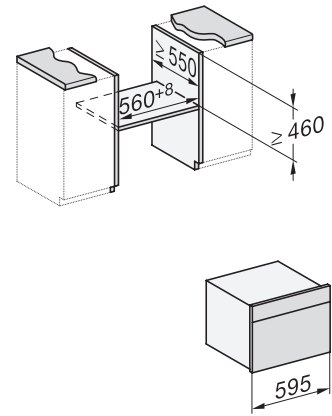

H 7440 BMX

Kompaktní pečicí trouba s mikrovlnou bez rukojeti
s automatickými programy a kombinovanými provozními způsoby

side view H7000 BM, installation drawings

built-in H7000 BM, installation drawing

built-in H7000 BM build-under, installation drawings

installation H7000 BM, installation drawing

H226x-1 B/BP/E/EP/I/IP, H2760B/BP, H28x0B/BP, H7x40BM/BMX, H7x6x6/BP/BPX, installation drawings

side view H7000 BM build-under, installation drawings

H2xxx-1 B/BP/E/I/IP, H7xxx B/BP/BM/BMX, installation drawings