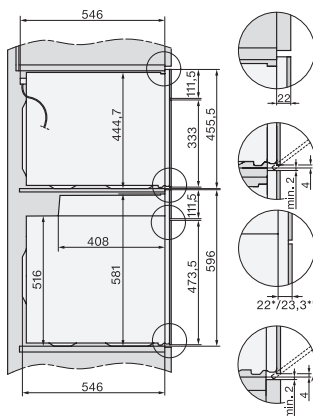

H 7440 BMX

Kompaktní pečicí trouba s mikrovlnou bez rukojeti
s automatickými programy a kombinovanými provozními způsoby

side view H7000 BM, installation drawings

built-in H7000 BM, installation drawing

built-in H7000 BM build-under, installation drawings

installation H7000 BM, installation drawing

H226x-1 B/BP/E/EP/I/IP, H2760B/BP, H28x0B/BP, H7x40BM/BMX, H7x6x6/BP/BPX, installation drawings

side view H7000 BM build-under, installation drawings

H2xxx-1 B/BP/E/I/IP, H7xxx B/BP/BM/BMX, installation drawings

H2xxx-1 B/BP/E/I/IP, H7xxx B/BP/BM/BMX, installation drawings