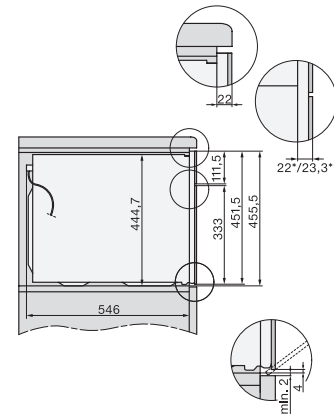

H 7440 BMX

Kompaktní pečicí trouba s mikrovlnou bez rukojeti
s automatickými programy a kombinovanými provozními způsoby

side view H7000 BM, installation drawings

built-in H7000 BM, installation drawing

built-in H7000 BM build-under, installation drawings

installation H7000 BM, installation drawing

H226x-1 B/BP/E/EP/I/IP, H2760B/BP, H28x0B/BP, H7x40BM/BMX, H7x6x6/BP/BPX, installation drawings

side view H7000 BM build-under, installation drawings

H2xxx-1 B/BP/E/I/IP, H7xxx B/BP/BM/BMX, installation drawings