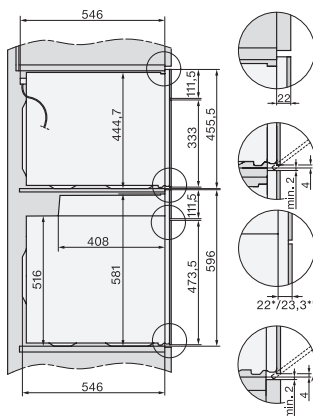

## H 7440 BMX

Kompaktní pečicí trouba bez rukojeti  
s automatickými programy a kombinovanými provozními způsoby

H7x40BM/BMX, installation drawings

built-in H7000 BM, installation drawing

built-in H7000 BM build-under, installation drawings

installation H7000 BM, installation drawing

H226x-1 B/BP/E/EP/I/IP, H2760B/BP, H28x0B/BP, H7x40BM/BMX, H7x6x8/BP/BPX, installation drawings

side view H7000 BM build-under, installation drawings

H2xxx-1 B/BP/E/I/IP, H7xxx B/BP/BM/BMX, installation drawings

H2xxx-1 B/BP/E/I/IP, H7xxx B/BP/BM/BMX, installation drawings