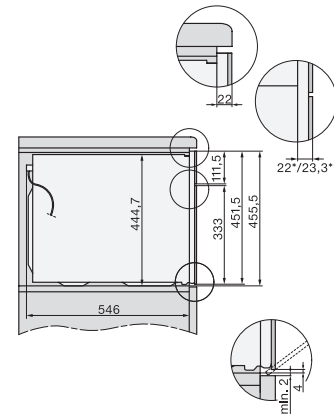

## H 7440 BMX

Kompaktní pečicí trouba bez rukojeti  
s automatickými programy a kombinovanými provozními způsoby

H7x40BM/BMX, installation drawings

built-in H7000 BM, installation drawing

built-in H7000 BM build-under, installation drawings

installation H7000 BM, installation drawing

H226x-1 B/BP/E/EP/I/IP, H2760B/BP, H28x0B/BP, H7x40BM/BMX, H7x6x8/BP/BPX, installation drawings

side view H7000 BM build-under, installation drawings

H2xxx-1 B/BP/E/I/IP, H7xxx B/BP/BM/BMX, installation drawings