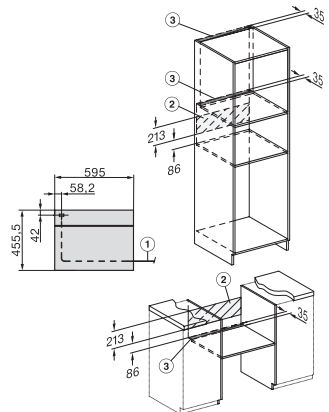

## H 7440 BPX

Kompaktní pečicí trouba bez rukojeti

v perfektně kombinovatelném designu s LED osvětlením a pyrolýzou.

H2840B, H7244B, H7244BP, H7440B, H7440BPX, H7640BP, H7840BP, H7840BPX, installation drawings

H2840B, H7244B, H7244BP, H7440B, H7440BPX, H7640BP, H7840BP, H7840BPX, installation drawings, GB, AUS

H2840B, H7x4xB/BP/BPX, installation drawings

H2840B, H7x4xB/BP/BPX, installation drawings

H7x4xB/BP/BPX, H2840B, installation drawings