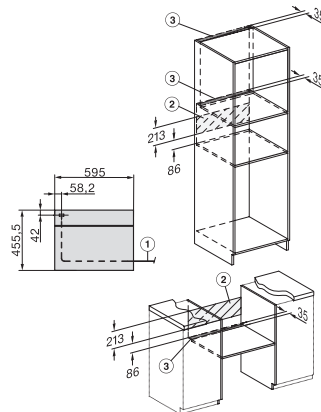

H 7440 BPX

Kompaktní pečicí trouba bez rukojeti

v perfektně kombinovatelném designu s LED osvětlením a pyrolýzou.

H2840B, H7244B, H7244BP, H7440B, H7440BPX, H7640BP, H7840BP, H7840BPX, installation drawings

H2840B, H7244B, H7244BP, H7440B, H7440BPX, H7640BP, H7840BP, H7840BPX, installation drawings, GB, AUS

H2840B, H7x4xB/BP/BPX, installation drawings

H2840B, H7x4xB/BP/BPX, installation drawings

H7x4xB/BP/BPX, H2840B, installation drawings