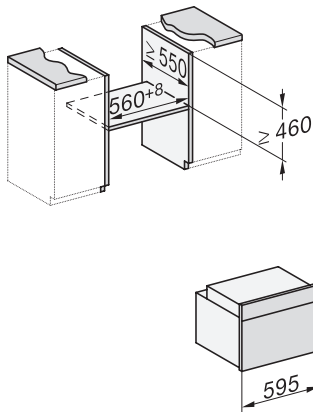

H 7440 BPX

Kompaktní pečicí trouba bez rukojeti

v perfektně kombinovatelném designu s LED osvětlením a pyrolýzou.

H2840B, H7244B, H7244BP, H7440B, H7440BPX, H7640BP, H7840BP, H7840BPX, installation drawings

H2840B, H7244B, H7244BP, H7440B, H7440BPX, H7640BP, H7840BP, H7840BPX, installation drawings, GB, AUS

H2840B, H7x4xB/BP/BPX, installation drawings

H2840B, H7x4xB/BP/BPX, installation drawings

H7x4xB/BP/BPX, H2840B, installation drawings