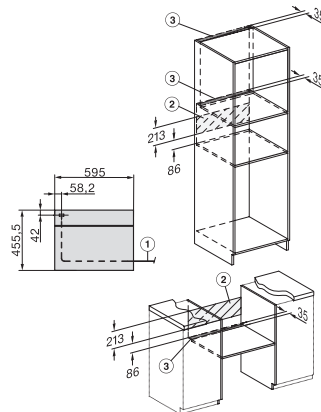

## H 7440 BPX

Kompaktní pečicí trouba bez rukojeti

v perfektně kombinovatelném designu s LED osvětlením a pyrolýzou.

H2840B, H7244B, H7244BP, H7440B, H7440BPX, H7640BP, H7840BP, H7840BPX, installation drawings

H2840B, H7244B, H7244BP, H7440B, H7440BPX, H7640BP, H7840BP, H7840BPX, installation drawings, GB, AUS

H2840B, H7x4xB/BP/BPX, installation drawings

H2840B, H7x4xB/BP/BPX, installation drawings

H7x4xB/BP/BPX, H2840B, installation drawings