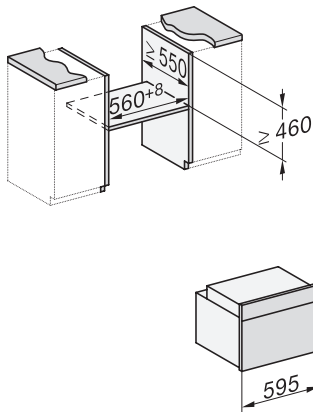

## H 7440 BPX

Kompaktní pečicí trouba bez rukojeti

v perfektně kombinovatelném designu s LED osvětlením a pyrolýzou.

H2840B, H7244B, H7244BP, H7440B, H7440BPX, H7640BP, H7840BP, H7840BPX, installation drawings

H2840B, H7244B, H7244BP, H7440B, H7440BPX, H7640BP, H7840BP, H7840BPX, installation drawings, GB, AUS

H2840B, H7x4xB/BP/BPX, installation drawings

H2840B, H7x4xB/BP/BPX, installation drawings

H7x4xB/BP/BPX, H2840B, installation drawings