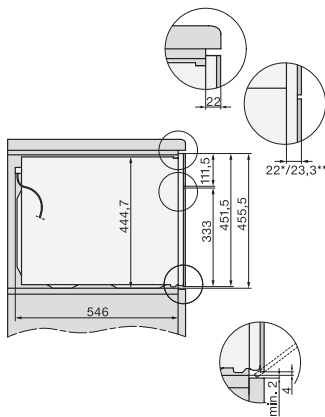

H 7440 BM

Kompaktní pečicí trouba s mikrovlnou
s automatickými programy a kombinovanými provozními způsoby

side view H7000 BM, installation drawings

built-in H7000 BM, installation drawing

built-in H7000 BM build-under, installation drawings

installation H7000 BM, installation drawing

H7000 handle, installation drawing

H226x-1B/BP/E/EP/IP, H2760B/BP, H28x0B/BP, H7x40BM/BMX, H7x6xB/BP/BPX, installation drawings

side view H7000 BM build-under, installation drawings

H2xxx-1 B/BP/E/IP, H7xxx B/BP/BM/BMX, installation drawings

H2xxx-1 B/BP/E/IP, H7xxx B/BP/BM/BMX, installation drawings