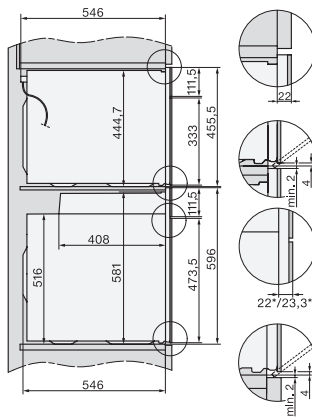

H 7440 BM

Kompaktní pečicí trouba s mikrovlnou
s automatickými programy a kombinovanými provozními způsoby

side view H7000 BM, installation drawings

built-in H7000 BM, installation drawing

built-in H7000 BM build-under, installation drawings

installation H7000 BM, installation drawing

H7000 handle, installation drawing

H226x-1B/BP/E/EP/IP, H2760B/BP, H28x0B/BP, H7x40BM/BMX, H7x6xB/BP/BPX, installation drawings

side view H7000 BM build-under, installation drawings

H2xxx-1 B/BP/E/IP, H7xxx B/BP/BM/BMX, installation drawings

H2xxx-1 B/BP/E/IP, H7xxx B/BP/BM/BMX, installation drawings