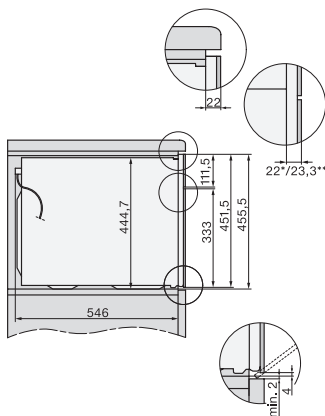

H 7440 BM

Kompaktní pečicí trouba s mikrovlnou
s automatickými programy a kombinovanými provozními způsoby

side view H7000 BM, installation drawings

built-in H7000 BM, installation drawing

built-in H7000 BM build-under, installation drawings

installation H7000 BM, installation drawing

H7000 handle, installation drawing

Installation H7000 BM XL, installation drawings

side view H7000 BM build-under, installation drawings

side view Kombi BM XL, installation drawings