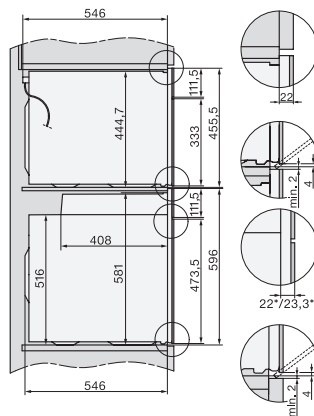

H 7440 BM

Kompaktní pečicí trouba s mikrovlnou
s automatickými programy a kombinovanými provozními způsoby

side view H7000 BM, installation drawings

built-in H7000 BM, installation drawing

built-in H7000 BM build-under, installation drawings

installation H7000 BM, installation drawing

H7000 handle, installation drawing

Installation H7000 BM XL, installation drawings

side view H7000 BM build-under, installation drawings

side view Kombi BM XL, installation drawings