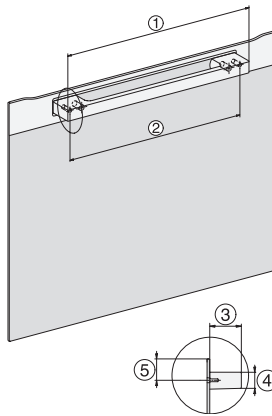

H 7440 BM

Kompaktní pečicí trouba s mikrovlnou
s automatickými programy a kombinovanými provozními způsoby

side view H7000 BM, installation drawings

built-in H7000 BM, installation drawing

built-in H7000 BM build-under, installation drawings

installation H7000 BM, installation drawing

H7000 handle, installation drawing

H226x-1B/BP/E/EP/IP, H2760B/BP, H28x0B/BP, H7x40BM/BMX, H7x6xB/BP/BPX, installation drawings

side view H7000 BM build-under, installation drawings