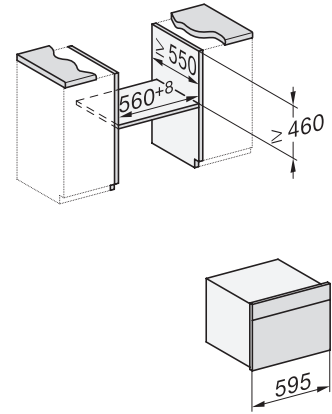

H 7440 BM

Kompaktní pečicí trouba s mikrovlnou
s automatickými programy a kombinovanými provozními způsoby

side view H7000 BM, installation drawings

built-in H7000 BM, installation drawing

built-in H7000 BM build-under, installation drawings

installation H7000 BM, installation drawing

H7000 handle, installation drawing

H226x-1B/BP/E/EP/IP, H2760B/BP, H28x0B/BP, H7x40BM/BMX, H7x6xB/BP/BPX, installation drawings

side view H7000 BM build-under, installation drawings