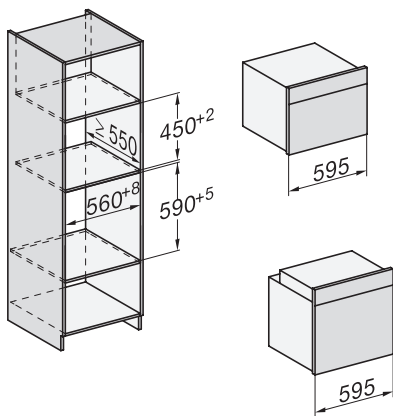

H 7440 BM

Kompaktní pečicí trouba s mikrovlnou
s automatickými programy a kombinovanými provozními způsoby

side view H7000 BM, installation drawings

built-in H7000 BM, installation drawing

built-in H7000 BM build-under, installation drawings

installation H7000 BM, installation drawing

H7000 handle, installation drawing

H7000 handle, glass, installation drawings

Installation H7000 BM XL, installation drawings

side view H7000 BM build-under, installation drawings