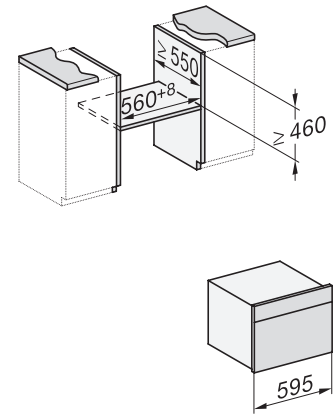

H 7440 BM

Kompaktní pečicí trouba s mikrovlnou
s automatickými programy a kombinovanými provozními způsoby

side view H7000 BM, installation drawings

built-in H7000 BM, installation drawing

built-in H7000 BM build-under, installation drawings

installation H7000 BM, installation drawing

H7000 handle, installation drawing

H7000 handle, glass, installation drawings

Installation H7000 BM XL, installation drawings

side view H7000 BM build-under, installation drawings