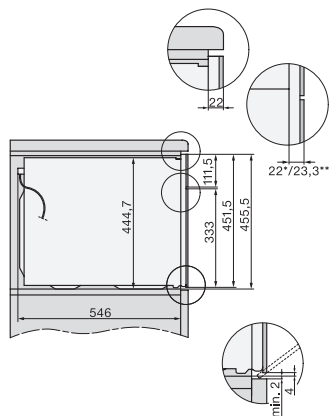

H 7440 BM

Kompaktní pečicí trouba s mikrovlnou
s automatickými programy a kombinovanými provozními způsoby

side view H7000 BM, installation drawings

built-in H7000 BM, installation drawing

built-in H7000 BM build-under, installation drawings

installation H7000 BM, installation drawing

H7000 handle, installation drawing

H7000 handle, glass, installation drawings

Installation H7000 BM XL, installation drawings

side view H7000 BM build-under, installation drawings