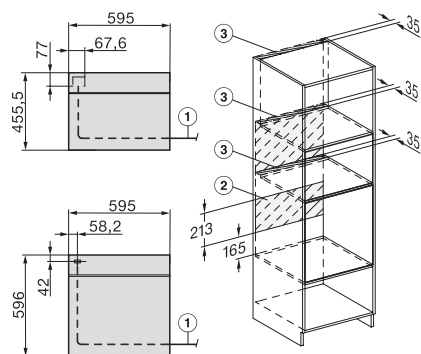

installation H7000 BM, installation drawing

H7000 handle, installation drawing

H7000 handle, glass, installation drawings

H226x-1B/BP/E/EP//IP, H2760B/BP, H28x0B/BP,
H7x40BM/BMX, H7x6xB/BP/BPX, installation drawings

side view H7000 BM build-under, installation drawings

H2xxx-1 B/BP/E//IP, H7xxx B/BP/BM/BMX, installation drawings

H 7440 BM

Kompaktní pečicí trouba s mikrovlnou
s automatickými programy a kombinovanými provozními způsoby