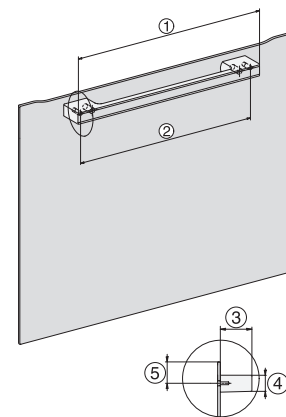

H 7440 BM

Kompaktní pečicí trouba s mikrovlnou
s automatickými programy a kombinovanými provozními způsoby

side view H7000 BM, installation drawings

built-in H7000 BM, installation drawing

built-in H7000 BM build-under, installation drawings

installation H7000 BM, installation drawing

H7000 handle, installation drawing

H7000 handle, glass, installation drawings

Installation H7000 BM XL, installation drawings

side view H7000 BM build-under, installation drawings