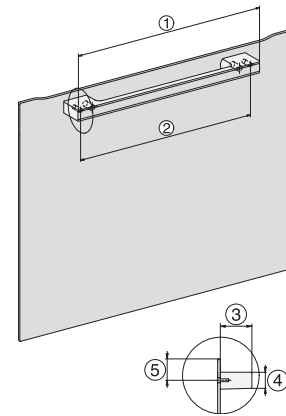

H 7440 BM

Kompaktní pečicí trouba s mikrovlnou
s automatickými programy a kombinovanými provozními způsoby

side view H7000 BM, installation drawings

built-in H7000 BM, installation drawing

built-in H7000 BM build-under, installation drawings

installation H7000 BM, installation drawing

H7000 handle, installation drawing

H7000 handle, glass, installation drawings

H226x-1B/BP/E/EP//IP, H2760B/BP, H28x0B/BP,
H7x40BM/BMX, H7x6xB/BP/BPX, installation drawings