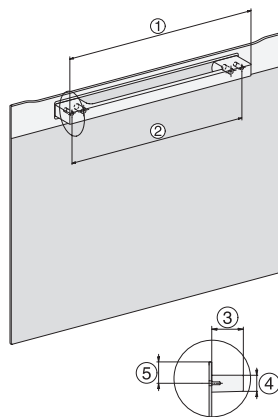

H 7440 BM

Kompaktní pečicí trouba s mikrovlnou
s automatickými programy a kombinovanými provozními způsoby

side view H7000 BM, installation drawings

built-in H7000 BM, installation drawing

built-in H7000 BM build-under, installation drawings

installation H7000 BM, installation drawing

H7000 handle, installation drawing

H7000 handle, glass, installation drawings

Installation H7000 BM XL, installation drawings

side view H7000 BM build-under, installation drawings