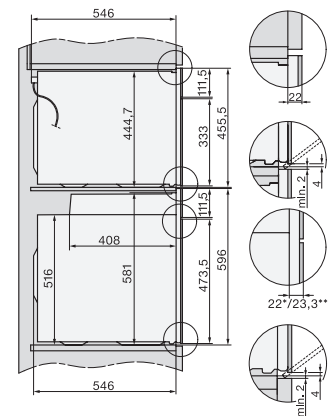

H 7440 BM

Kompaktní pečicí trouba s mikrovlnou
s automatickými programy a kombinovanými provozními způsoby

side view H7000 BM, installation drawings

built-in H7000 BM, installation drawing

built-in H7000 BM build-under, installation drawings

installation H7000 BM, installation drawing

H7000 handle, installation drawing

H7000 handle, glass, installation drawings

Installation H7000 BM XL, installation drawings

side view H7000 BM build-under, installation drawings