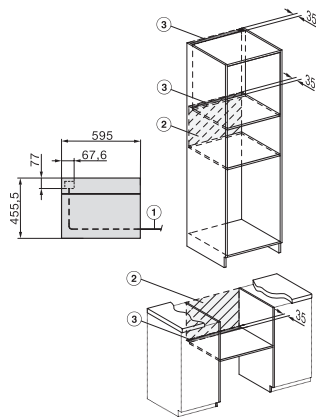

H 7440 BM

Kompaktní pečicí trouba s mikrovlnou
s automatickými programy a kombinovanými provozními způsoby

side view H7000 BM, installation drawings

built-in H7000 BM, installation drawing

built-in H7000 BM build-under, installation drawings

installation H7000 BM, installation drawing

H7000 handle, installation drawing

H7000 handle, glass, installation drawings

Installation H7000 BM XL, installation drawings

side view H7000 BM build-under, installation drawings