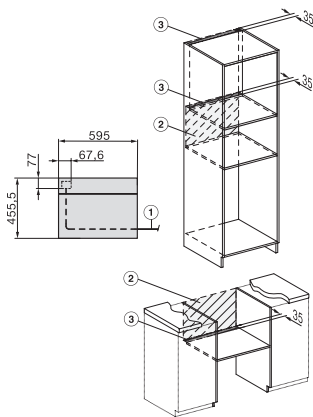

## H 7440 BM

Kompaktní pečicí trouba s mikrovlnou  
s automatickými programy a kombinovanými provozními způsoby

side view H7000 BM, installation drawings

built-in H7000 BM, installation drawing

built-in H7000 BM build-under, installation drawings

installation H7000 BM, installation drawing

H7000 handle, installation drawing

H7000 handle, glass, installation drawings

H226x-1B/BP/E/EP//IP, H2760B/BP, H28x0B/BP,  
H7x40BM/BMX, H7x6xB/BP/BPX, installation drawings