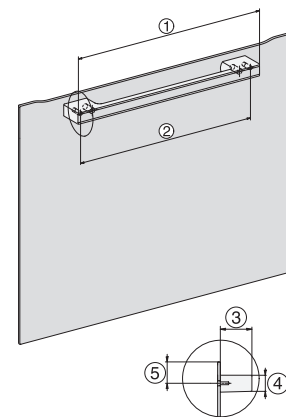

## H 7440 BM

Kompaktní pečicí trouba s mikrovlnou  
s automatickými programy a kombinovanými provozními způsoby

side view H7000 BM, installation drawings

built-in H7000 BM, installation drawing

built-in H7000 BM build-under, installation drawings

installation H7000 BM, installation drawing

H7000 handle, installation drawing

H7000 handle, glass, installation drawings

H226x-1B/BP/E/EP//IP, H2760B/BP, H28x0B/BP,  
H7x40BM/BMX, H7x6xB/BP/BPX, installation drawings