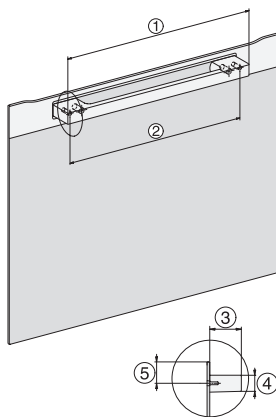

## H 7440 BM

Kompaktní pečicí trouba s mikrovlnou  
s automatickými programy a kombinovanými provozními způsoby

side view H7000 BM, installation drawings

built-in H7000 BM, installation drawing

built-in H7000 BM build-under, installation drawings

installation H7000 BM, installation drawing

H7000 handle, installation drawing

H7000 handle, glass, installation drawings

H226x-1B/BP/E/EP//IP, H2760B/BP, H28x0B/BP,  
H7x40BM/BMX, H7x6xB/BP/BPX, installation drawings