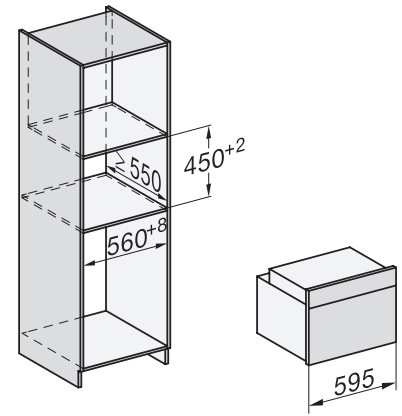

H 7440 B

Kompaktní pečicí trouba

v perfektně kombinovatelném designu s LED osvětlením a PerfectClean.

side view H7000 M, installation drawings

side view H7000 M, installation drawings, GB, AU

built-in H7000 M, installation drawing

built-in H7000 M build-under, installation drawing

H2840B, H7244B, H7440B, installation drawings

Installation H7000 M, installation drawing

H7000 handle, installation drawing

side view H7000 M build-under, installation drawings