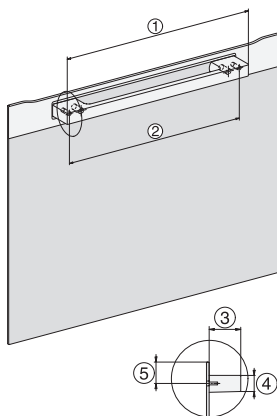

H 7440 B

Kompaktní pečicí trouba

v perfektně kombinovatelném designu s LED osvětlením a PerfectClean.

side view H7000 M, installation drawings

side view H7000 M, installation drawings, GB, AU

built-in H7000 M, installation drawing

built-in H7000 M build-under, installation drawing

H2840B, H7244B, H7440B, installation drawings

Installation H7000 M, installation drawing

H7000 handle, installation drawing

side view H7000 M build-under, installation drawings