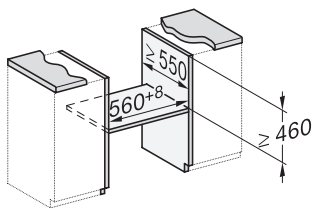

H 7440 B

Kompaktní pečicí trouba

v perfektně kombinovatelném designu s LED osvětlením a PerfectClean.

side view H7000 M, installation drawings

side view H7000 M, installation drawings, GB, AU

built-in H7000 M, installation drawing

built-in H7000 M build-under, installation drawing

H2840B, H7244B, H7440B, installation drawings

Installation H7000 M, installation drawing

H7000 handle, installation drawing

side view H7000 M build-under, installation drawings