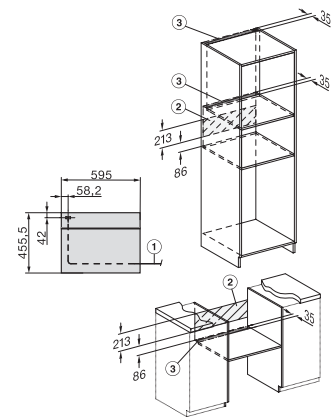

H 7440 B

Kompaktní pečicí trouba

v perfektně kombinovatelném designu s LED osvětlením a PerfectClean.

side view H7000 M, installation drawings

side view H7000 M, installation drawings, GB, AU

built-in H7000 M, installation drawing

built-in H7000 M build-under, installation drawing

H2840B, H7244B, H7440B, installation drawings

Installation H7000 M, installation drawing

H7000 handle, installation drawing

side view H7000 M build-under, installation drawings