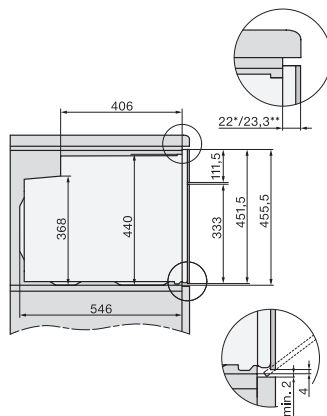

H 7440 B

Kompaktní pečicí trouba

v perfektně kombinovatelném designu s LED osvětlením a PerfectClean.

side view H7000 M, installation drawings

side view H7000 M, installation drawings, GB, AU

built-in H7000 M, installation drawing

built-in H7000 M build-under, installation drawing

H2840B, H7244B, H7440B, installation drawings

Installation H7000 M, installation drawing

H7000 handle, installation drawing

side view H7000 M build-under, installation drawings