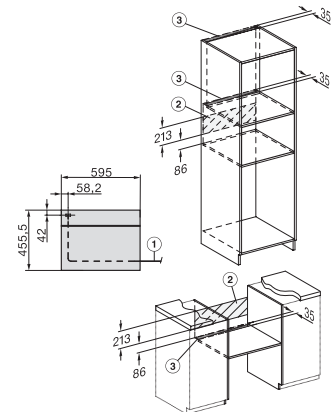

H 7440 B

Kompaktní pečicí trouba

v perfektně kombinovatelném designu s LED osvětlením a PerfectClean.

H2840B, H7244B, H7244BP, H7440B, H7440BPX, H7640BP, H7840BP, H7840BPX, installation drawings

H2840B, H7244B, H7244BP, H7440B, H7440BPX, H7640BP, H7840BP, H7840BPX, installation drawings, GB, AUS

H2840B, H7x4xB/BP/BPX, installation drawings

H2840B, H7x4xB/BP/BPX, installation drawings

H7x4xB/BP/BPX, H2840B, installation drawings

DG2840, DG7x40, DGC7x4x, DG7x6x, DGC7x6x, DGD7635, DGM7x4x, DO7, H28B/BP, H7x4xB/BM/BP, H7x6xB/BP, installation drawing