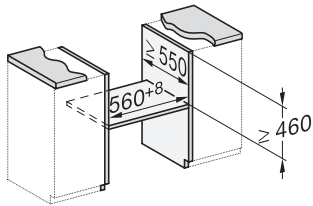

## H 7440 B

Kompaktní pečicí trouba

v perfektně kombinovatelném designu s LED osvětlením a PerfectClean.

side view H7000 M, installation drawings

side view H7000 M, installation drawings, GB, AU

built-in H7000 M, installation drawing

built-in H7000 M build-under, installation drawing

H2840B, H7244B, H7440B, installation drawings

Installation H7000 M, installation drawing

H7000 handle, installation drawing

H7000 handle, glass, installation drawings