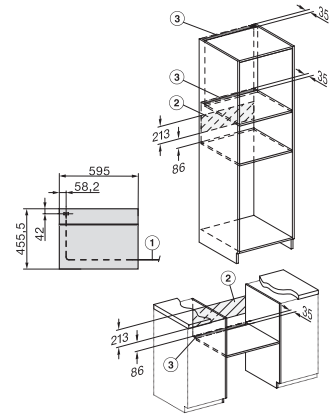

## H 7440 B

Kompaktní pečicí trouba

v perfektně kombinovatelném designu s LED osvětlením a PerfectClean.

side view H7000 M, installation drawings

side view H7000 M, installation drawings, GB, AU

built-in H7000 M, installation drawing

built-in H7000 M build-under, installation drawing

H2840B, H7244B, H7440B, installation drawings

Installation H7000 M, installation drawing

H7000 handle, installation drawing

H7000 handle, glass, installation drawings