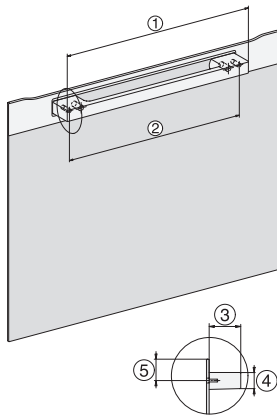

## H 7440 B

Kompaktní pečicí trouba

v perfektně kombinovatelném designu s LED osvětlením a PerfectClean.

side view H7000 M, installation drawings

side view H7000 M, installation drawings, GB, AU

built-in H7000 M, installation drawing

built-in H7000 M build-under, installation drawing

H2840B, H7244B, H7440B, installation drawings

Installation H7000 M, installation drawing

H7000 handle, installation drawing

H7000 handle, glass, installation drawings