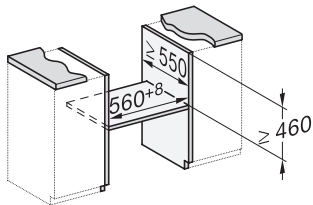

H 7440 B

Kompaktní pečicí trouba

v perfektně kombinovatelném designu s LED osvětlením a PerfectClean.

side view H7000 M, installation drawings

side view H7000 M, installation drawings, GB, AU

built-in H7000 M, installation drawing

built-in H7000 M build-under, installation drawing

H2840B, H7244B, H7440B, installation drawings

Installation H7000 M, installation drawing

H7000 handle, installation drawing

H7000 handle, glass, installation drawings