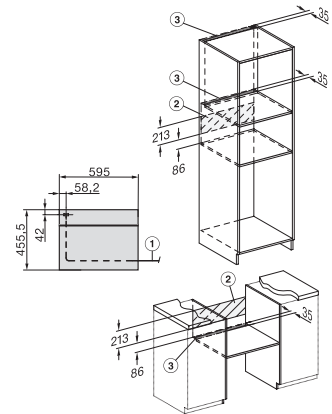

H 7440 B

Kompaktní pečicí trouba

v perfektně kombinovatelném designu s LED osvětlením a PerfectClean.

side view H7000 M, installation drawings

side view H7000 M, installation drawings, GB, AU

built-in H7000 M, installation drawing

built-in H7000 M build-under, installation drawing

H2840B, H7244B, H7440B, installation drawings

Installation H7000 M, installation drawing

H7000 handle, installation drawing

H7000 handle, glass, installation drawings