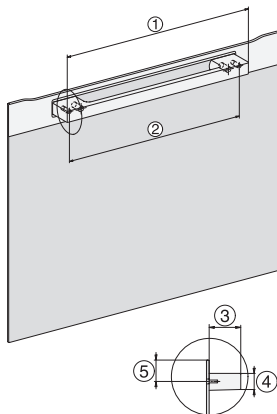

H 7440 B

Kompaktní pečicí trouba

v perfektně kombinovatelném designu s LED osvětlením a PerfectClean.

side view H7000 M, installation drawings

side view H7000 M, installation drawings, GB, AU

built-in H7000 M, installation drawing

built-in H7000 M build-under, installation drawing

H2840B, H7244B, H7440B, installation drawings

Installation H7000 M, installation drawing

H7000 handle, installation drawing

H7000 handle, glass, installation drawings