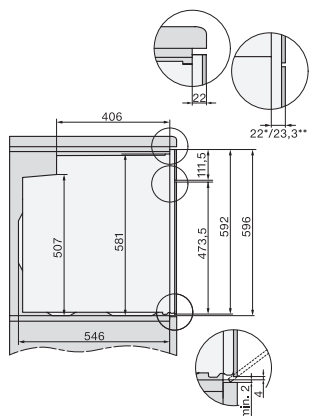

H 7364 BP

Pečicí trouba

v atraktivním nerezovém designu s pokrmovým teploměrem a LED osvětlením.

installation H7000 XL, installation drawing

side view H7000 XL, installation drawings

built-in H7000 XL, installation drawing

H226x-1B/BP/E/EP/I/IP, H2x6x B/BP, H7x6x B/BP/BPX, installation drawings

DG2740, DG7140, DGM7340, H2760B/BP, H7140BM, H7x64B/BP, H7x60B/BP installation drawings

H226x-1B/BP/E/EP/I/IP, H2760B/BP, H28x0B/BP, H7x40BM/BMX, H7x6x B/BP/BPX, installation drawings

side view H7000 XL build-under, installation drawing

H2xxx-1 B/BP/E/I/IP, H7xxx B/BP/BM/BMX, installation drawings

H2xxx-1 B/BP/E/I/IP, H7xxx B/BP/BM/BMX, installation drawings