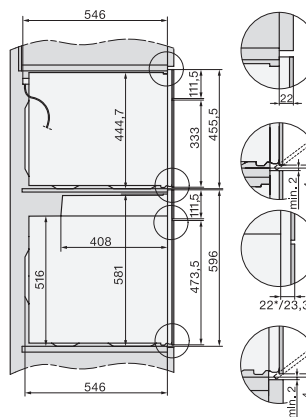

H 7364 BP

Pečicí trouba

v atraktivním nerezovém designu s pokrmovým teploměrem a LED osvětlením.

installation H7000 XL, installation drawing

side view H7000 XL, installation drawings

built-in H7000 XL, installation drawing

Installation H7000 XL underframe, installation drawings

DG2740, DG7140, DGM7340, H2760B/BP, H7140BM, H7x64B/BP, H7x60B/BP installation drawings

Installation H7000 BM XL, installation drawings

side view H7000 XL build-under, installation drawing

side view Kombi BM XL, installation drawings

Installation Kombi BM XL, installation drawings