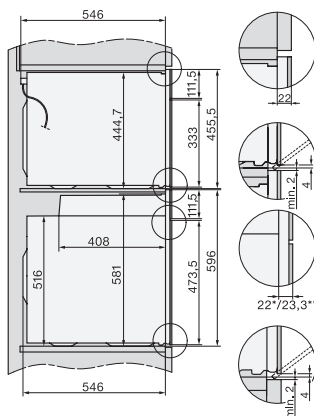

H 7364 BP

Pečicí trouba

v atraktivním nerezovém designu s pokrmovým teploměrem a LED osvětlením.

installation H7000 XL, installation drawing

side view H7000 XL, installation drawings

built-in H7000 XL, installation drawing

H226x-1B/BP/E/EP/I/IP, H2x6x B/BP, H7x6x B/BP/BPX, installation drawings

DG2740, DG7140, DGM7340, H2760B/BP, H7140BM, H7x64B/BP, H7x60B/BP installation drawings

H226x-1B/BP/E/EP/I/IP, H2760B/BP, H28x0B/BP, H7x40BM/BMX, H7x6x B/BP/BPX, installation drawings

side view H7000 XL build-under, installation drawing

H2xxx-1 B/BP/E/I/IP, H7xxx B/BP/BM/BMX, installation drawings

H2xxx-1 B/BP/E/I/IP, H7xxx B/BP/BM/BMX, installation drawings