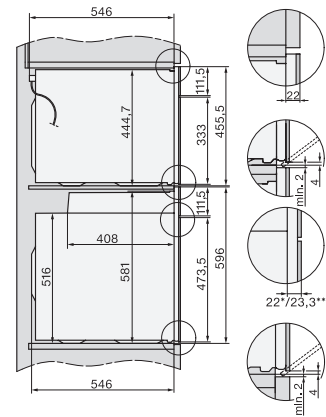

H 7264 BP

Pečící trouba

v perfektně kombinovat. designu s text. displejem, síť. propojením a pyrolýzou.

installation H7000 XL, installation drawing

side view H7000 XL, installation drawings

built-in H7000 XL, installation drawing

H226x-1B/BP/E/EP/I/P, H2x6xB/BP, H7x6xB/BP/BPX, installation drawings

H2x6x-1B/BP/E/EP/I/P, H2850BP, H7x6xB/BP/BPX, H2x6xB, installation drawings

DG2840, DG7x40, DGC7x4x, DG7x6x, DGC7x6x, DGD7635, DGM7x4x, DO7, H28B/BP, H7x4xB/BM/BP, H7x6xB/BP, installation drawing

DG7x40, DGC7x4x, DGC7x6x, DG7635, DGM7x4x, DO7, H2860B/BP, H7240BM, H7x40BM, H7x4xB/BP, H7x6xB/BP, installation drawings

H226x-1B/BP/E/EP/I/P, H2760B/BP, H28x0B/BP, H7x40BM/BMX, H7x6xB/BP/BPX, installation drawings