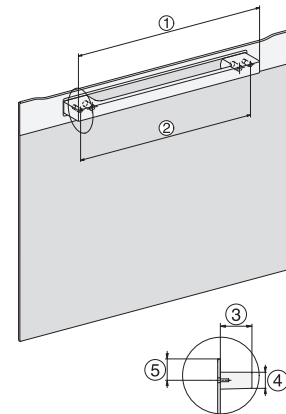

H 7264 BP

Pečící trouba

v perfektně kombinovat. designu s text. displejem, síť. propojením a pyrolýzou.

installation H7000 XL, installation drawing

side view H7000 XL, installation drawings

built-in H7000 XL, installation drawing

Installation H7000 XL underframe, installation drawings

H2x6x-1B/BP/E/EP/IP, H2850BP, H7x6xB/BP/BPX, H2x6xB, installation drawings

H7000 handle, installation drawing

H7000 handle, glass, installation drawings