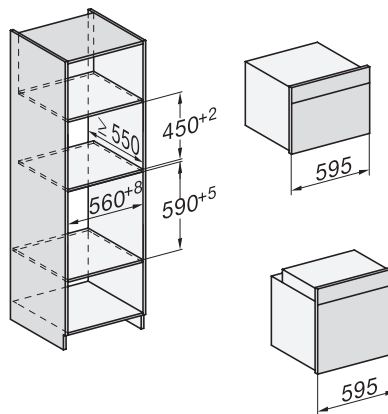

H 7264 BP

Pečící trouba

v perfektně kombinovat. designu s text. displejem, síť. propojením a pyrolýzou.

installation H7000 XL, installation drawing

side view H7000 XL, installation drawings

built-in H7000 XL, installation drawing

Installation H7000 XL underframe, installation drawings

H2x6x-1B/BP/E/EP/IP, H2850BP, H7x6xB/BP/BPX, H2x6xB, installation drawings

H7000 handle, installation drawing

H7000 handle, glass, installation drawings