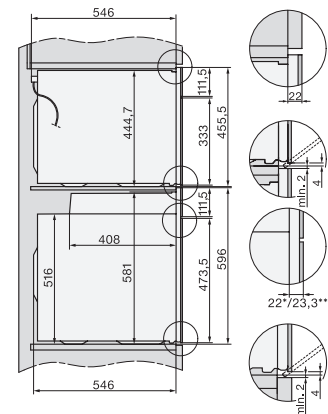

side view Kombi BM XL, installation drawings