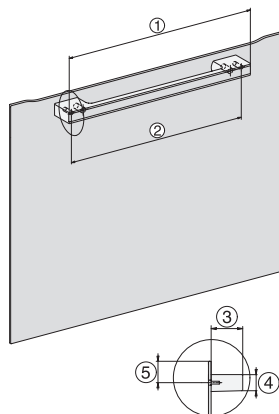

H 7264 BP

Pečící trouba

v perfektně kombinovat. designu s text. displejem, síť. propojením a pyrolýzou.

installation H7000 XL, installation drawing

side view H7000 XL, installation drawings

built-in H7000 XL, installation drawing

Installation H7000 XL underframe, installation drawings

H2x6x-1B/BP/E/EP/IP, H2850BP, H7x6xB/BP/BPX, H2x6xB, installation drawings

H7000 handle, installation drawing

H7000 handle, glass, installation drawings