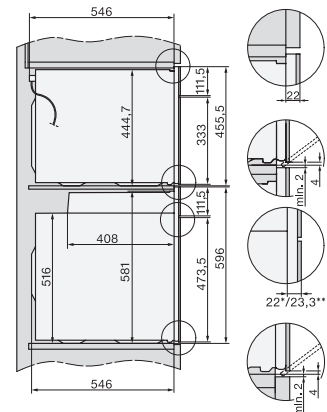

H 7264 B

Pečičí trouba

v perfektně kombinovatelném designu s textovým displejem a PerfectClean.

installation H7000 XL, installation drawing

side view H7000 XL, installation drawings

built-in H7000 XL, installation drawing

H226x-1B/BP/E/EP/I/1P, H2x6xB/BP, H7x6xB/BP/BPX, installation drawings

H226x-1B/E/I, H2x6xB, H7x6xB, installation drawings

DG2840, DG7x40, DGC7x4x, DG7x6x, DGC7x6x, DGD7635, DGM7x4x, DO7, H28B/BP, H7x4xB/BM/BP, H7x6xB/BP, installation drawing

H226x-1B/BP/E/EP/I/1P, H2760B/BP, H28x0B/BP, H7x40BM/BMX, H7x6xB/BP/BPX, installation drawings

side view H7000 XL build-under, installation drawing

H2xxx-1 B/BP/E/I/1P, H7xxx B/BP/BM/BMX, installation drawings