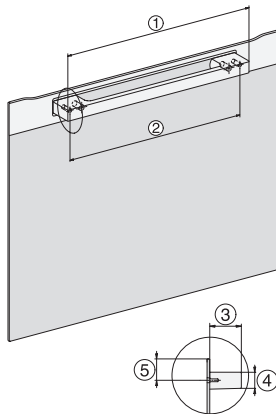

## H 7240 BM

Kompaktní pečicí trouba s mikrovlnou  
s automatickými programy a kombinovanými provozními způsoby

side view H7000 BM, installation drawings

built-in H7000 BM, installation drawing

built-in H7000 BM build-under, installation drawings

installation H7000 BM, installation drawing

H7000 handle, installation drawing

H226x-1B/BP/E/EP/IP, H2760B/BP, H28x0B/BP, H7x40BM/BMX, H7x6xB/BP/BPX, installation drawings

side view H7000 BM build-under, installation drawings