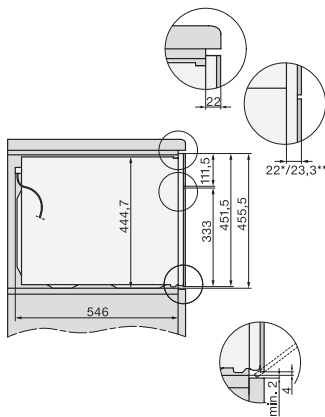

## H 7240 BM

Kompaktní pečicí trouba s mikrovlnou  
s automatickými programy a kombinovanými provozními způsoby

side view H7000 BM, installation drawings

built-in H7000 BM, installation drawing

built-in H7000 BM build-under, installation drawings

installation H7000 BM, installation drawing

H7000 handle, installation drawing

H226x-1B/BP/E/EP/IP, H2760B/BP, H28x0B/BP, H7x40BM/BMX, H7x6xB/BP/BPX, installation drawings

side view H7000 BM build-under, installation drawings

H2xxx-1 B/BP/E/IP, H7xxx B/BP/BM/BMX, installation drawings

H2xxx-1 B/BP/E/IP, H7xxx B/BP/BM/BMX, installation drawings