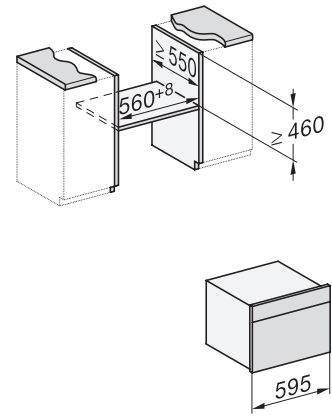

## H 7240 BM

Kompaktní pečicí trouba s mikrovlnou  
s automatickými programy a kombinovanými provozními způsoby

side view H7000 BM, installation drawings

built-in H7000 BM, installation drawing

built-in H7000 BM build-under, installation drawings

installation H7000 BM, installation drawing

H7000 handle, installation drawing

H226x-1B/BP/E/EP/IP, H2760B/BP, H28x0B/BP, H7x40BM/BMX, H7x6xB/BP/BPX, installation drawings

side view H7000 BM build-under, installation drawings