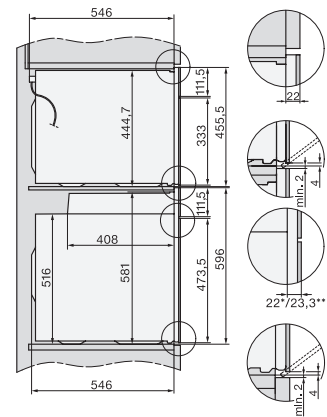

### Pečící trouba

v atraktivním nerezovém designu se síťovým propojením a pyrolýzou.

installation H7000 XL, installation drawing

side view H7000 XL, installation drawings

built-in H7000 XL, installation drawing

H226x-1B/BP/E/EP/IP, H2x6xB/BP, H7x6xB/BP/BPX, installation drawings

H2x6x-1B/BP/E/EP/IP, H2850BP, H7x6xB/BP/BPX, H2x6xB, installation drawings

DG2740, DG7140, DGM7340, H2760B/BP, H7140BM, H7x64B/BP, H7x60B/BP installation drawings

H226x-1B/BP/E/EP/IP, H2760B/BP, H28x0B/BP, H7x40BM/BMX, H7x6xB/BP/BPX, installation drawings

side view H7000 XL build-under, installation drawing

H2xxx-1 B/BP/E/IP, H7xxx B/BP/BM/BMX, installation drawings