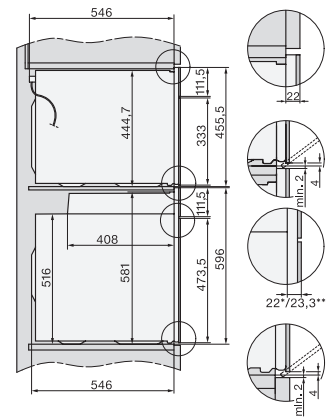

### Pečící trouba

v atraktivním nerezovém designu se síťovým propojením a PerfectClean.

installation H7000 XL, installation drawing

side view H7000 XL, installation drawings

built-in H7000 XL, installation drawing

H226x-1B/BP/E/EP/IP, H2x6xB/BP, H7x6xB/BP/BPX, installation drawings

H226x-1B/E/I, H2x6xB, H7x6xB, installation drawings

DG2740, DG7140, DGM7340, H2760B/BP, H7140BM, H7x64B/BP, H7x60B/BP installation drawings

H226x-1B/BP/E/EP/IP, H2760B/BP, H28x0B/BP, H7x40BM/BMX, H7x6xB/BP/BPX, installation drawings

side view H7000 XL build-under, installation drawing

H2xxx-1 B/BP/E/IP, H7xxx B/BP/BM/BMX, installation drawings