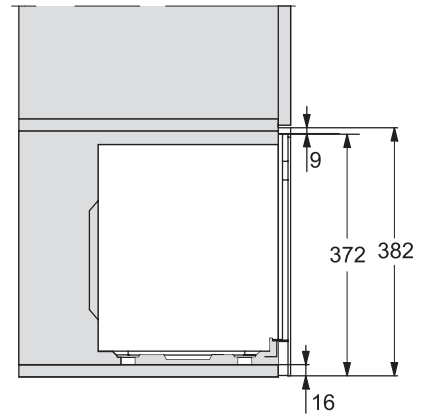

M223xSC, installation drawing

M223xSC, AB45-2, installation drawing

M223xSC, AB45-2, installation drawing

M223xSC, AB42-1, installation drawing

M223xSC, AB42-1, installation drawing

M 2234 SC

Vestavná mikrovlnná trouba

s bočním sensorovým ovládním pro pohodlnou manipulaci.

M223xSC, AB38-1, installation drawing

M223xSC, AB38-1, installation drawing

M223xSC, AB36, installation drawing

M223xSC, AB36, installation drawing

M22xxSC, installation drawing