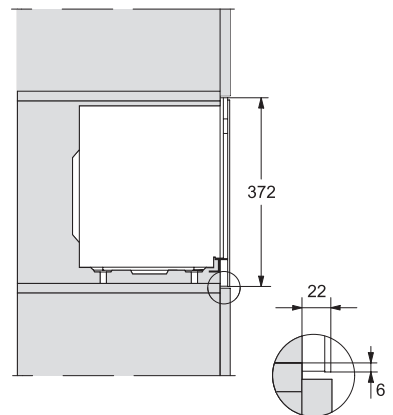

M223xSC, installation drawing

M223xSC, AB45-2, installation drawing

M223xSC, AB45-2, installation drawing

M223xSC, AB42-1, installation drawing

M223xSC, AB42-1, installation drawing

M 2234 SC

Vestavná mikrovlnná trouba

s bočním sensorovým ovládním pro pohodlnou manipulaci.

M223xSC, AB38-1, installation drawing

M223xSC, AB38-1, installation drawing

M223xSC, AB36, installation drawing

M223xSC, AB36, installation drawing

M22xxSC, installation drawing

M22xxSC, installation drawing