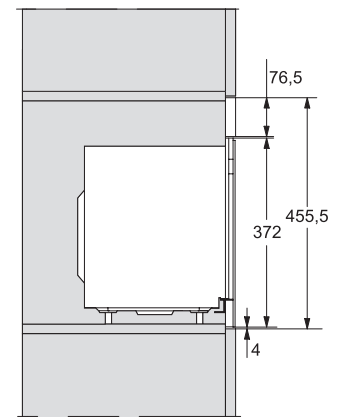

M 2234 SC

Vestavná mikrovlnná trouba

s bočním senzorem ovládáním pro pohodlnou manipulaci.

M2230SC, installation drawings

M2230SC, installation drawings

M223xSC, installation drawings

M223xSC, installation drawings

M223xSC, installation drawing

M223xSC, AB45-2, installation drawing

M223xSC, AB45-2, installation drawing

M223xSC, AB42-1, installation drawing

M223xSC, AB42-1, installation drawing

M 2234 SC

Vestavná mikrovlnná trouba