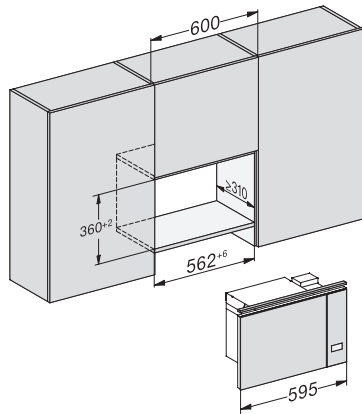

M223xSC, installation drawing

M223xSC, AB45-2, installation drawing

M223xSC, AB45-2, installation drawing

M223xSC, AB42-1, installation drawing

M223xSC, AB42-1, installation drawing

## M 2234 SC

Vestavná mikrovlnná trouba

s bočním sensorovým ovládním pro pohodlnou manipulaci.

M223xSC, AB38-1, installation drawing

M223xSC, AB38-1, installation drawing

M223xSC, AB36, installation drawing