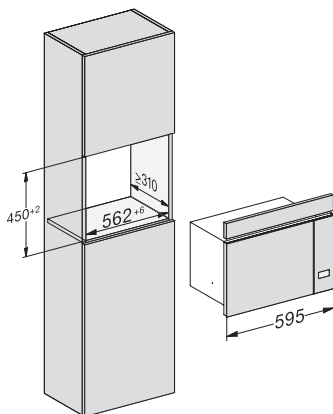

## M 2234 SC

Vestavná mikrovlnná trouba

s bočním sensorovým ovládáním pro pohodlnou manipulaci.

M2230SC, installation drawings

M2230SC, installation drawings

M223xSC, installation drawings

M223xSC, installation drawings

M223xSC, installation drawing

M223xSC, AB45-2, installation drawing

M223xSC, AB45-2, installation drawing

M223xSC, AB42-1, installation drawing

M223xSC, AB42-1, installation drawing