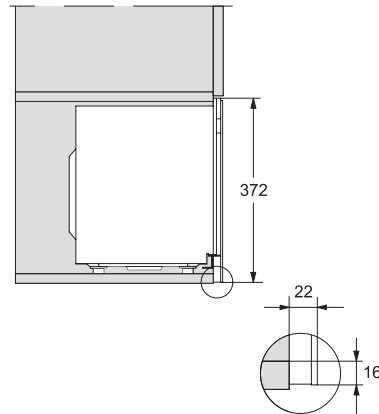

M223xSC, installation drawing

M223xSC, AB45-2, installation drawing

M223xSC, AB45-2, installation drawing

M223xSC, AB42-1, installation drawing

M223xSC, AB42-1, installation drawing

## M 2234 SC

Vestavná mikrovlnná trouba

s bočním sensorovým ovládním pro pohodlnou manipulaci.

M223xSC, AB38-1, installation drawing

M223xSC, AB38-1, installation drawing

M223xSC, AB36, installation drawing

M223xSC, AB36, installation drawing

M22xxSC, installation drawing

M22xxSC, installation drawing