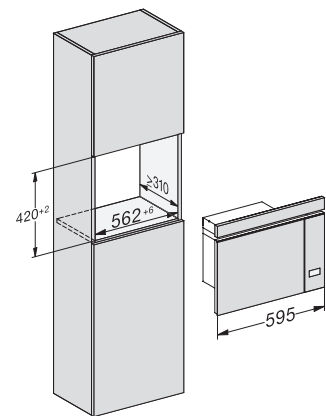

M223xSC, installation drawing

M223xSC, AB45-2, installation drawing

M223xSC, AB45-2, installation drawing

M223xSC, AB42-1, installation drawing

M223xSC, AB42-1, installation drawing

M 2234 SC

Vestavná mikrovlnná trouba

s bočním sensorovým ovládním pro pohodlnou manipulaci.

M223xSC, AB38-1, installation drawing

M223xSC, AB38-1, installation drawing

M223xSC, AB36, installation drawing

M223xSC, AB36, installation drawing

M22xxSC, installation drawing