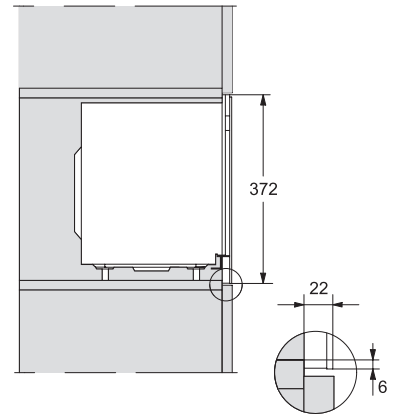

M223xSC, installation drawing

M223xSC, AB45-2, installation drawing

M223xSC, AB45-2, installation drawing

M223xSC, AB42-1, installation drawing

M223xSC, AB42-1, installation drawing

## M 2234 SC

Vestavná mikrovlnná trouba

s bočním sensorovým ovládním pro pohodlnou manipulaci.

M223xSC, AB38-1, installation drawing

M223xSC, AB38-1, installation drawing

M223xSC, AB36, installation drawing

M223xSC, AB36, installation drawing

M22xxSC, installation drawing

M22xxSC, installation drawing