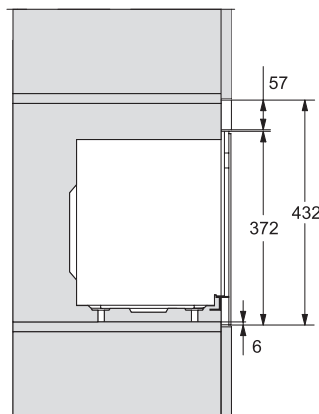

## M 2234 SC

Vestavná mikrovlnná trouba

s bočním sensorovým ovládáním pro pohodlnou manipulaci.

M2230SC, installation drawings

M2230SC, installation drawings

M223xSC, installation drawings

M223xSC, installation drawings

M223xSC, installation drawing

M223xSC, AB45-2, installation drawing

M223xSC, AB45-2, installation drawing

M223xSC, AB42-1, installation drawing

M223xSC, AB42-1, installation drawing