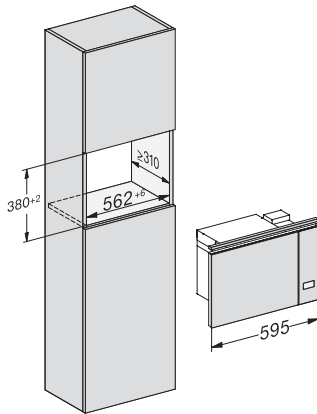

M223xSC, installation drawing

M223xSC, AB45-2, installation drawing

M223xSC, AB45-2, installation drawing

M223xSC, AB42-1, installation drawing

M223xSC, AB42-1, installation drawing

M 2234 SC

Vestavná mikrovlnná trouba

s bočním sensorovým ovládním pro pohodlnou manipulaci.

M223xSC, AB38-1, installation drawing

M223xSC, AB38-1, installation drawing

M223xSC, AB36, installation drawing

M223xSC, AB36, installation drawing

M22xxSC, installation drawing