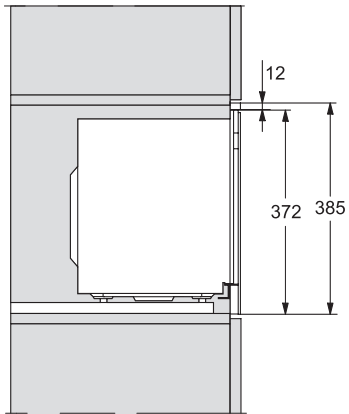

M223xSC, installation drawing

M223xSC, AB45-2, installation drawing

M223xSC, AB45-2, installation drawing

M223xSC, AB42-1, installation drawing

M223xSC, AB42-1, installation drawing

M 2234 SC

Vestavná mikrovlnná trouba

s bočním sensorovým ovládním pro pohodlnou manipulaci.

M223xSC, AB38-1, installation drawing

M223xSC, AB38-1, installation drawing

M223xSC, AB36, installation drawing

M223xSC, AB36, installation drawing

M22xxSC, installation drawing