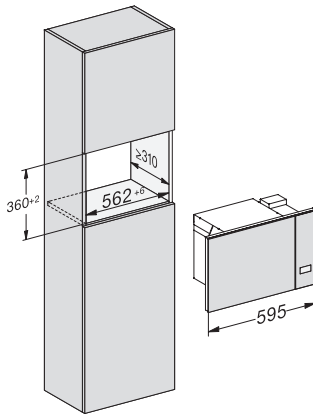

## M 2234 SC

Vestavná mikrovlnná trouba

s bočním sensorovým ovládáním pro pohodlnou manipulaci.

M2230SC, installation drawings

M2230SC, installation drawings

M223xSC, installation drawings

M223xSC, installation drawings

M223xSC, installation drawing

M223xSC, AB45-2, installation drawing

M223xSC, AB45-2, installation drawing

M223xSC, AB42-1, installation drawing

M223xSC, AB42-1, installation drawing