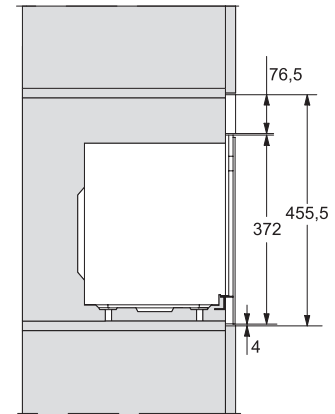

## M 2234 SC

Vestavná mikrovlnná trouba

s bočním sensorovým ovládáním pro pohodlnou manipulaci.

M2230SC, installation drawings

M2230SC, installation drawings

M223xSC, installation drawings

M223xSC, installation drawings

M223xSC, installation drawing

M223xSC, AB45-2, installation drawing

M223xSC, AB45-2, installation drawing

M223xSC, AB42-1, installation drawing

M223xSC, AB42-1, installation drawing