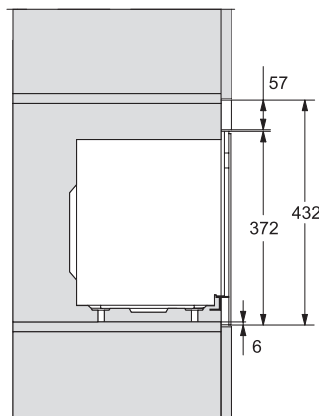

M 2234 SC

Vestavná mikrovlnná trouba

s bočním senzorem ovládáním pro pohodlnou manipulaci.

M2230SC, installation drawings

M2230SC, installation drawings

M223xSC, installation drawings

M223xSC, installation drawings

M223xSC, installation drawing

M223xSC, AB45-2, installation drawing

M223xSC, AB45-2, installation drawing

M223xSC, AB42-1, installation drawing

M223xSC, AB42-1, installation drawing

M 2234 SC

Vestavná mikrovlnná trouba