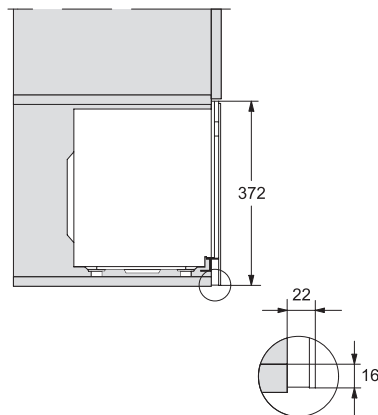

M223xSC, installation drawing

M223xSC, AB45-2, installation drawing

M223xSC, AB45-2, installation drawing

M223xSC, AB42-1, installation drawing

M223xSC, AB42-1, installation drawing

M 2234 SC

Vestavná mikrovlnná trouba

s bočním sensorovým ovládním pro pohodlnou manipulaci.

M223xSC, AB38-1, installation drawing

M223xSC, AB38-1, installation drawing

M223xSC, AB36, installation drawing

M223xSC, AB36, installation drawing

M22xxSC, installation drawing

M22xxSC, installation drawing