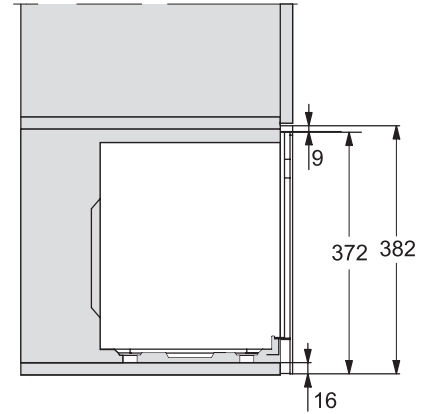

M223xSC, installation drawing

M223xSC, AB45-2, installation drawing

M223xSC, AB45-2, installation drawing

M223xSC, AB42-1, installation drawing

M223xSC, AB42-1, installation drawing

## M 2234 SC

Vestavná mikrovlnná trouba

s bočním sensorovým ovládním pro pohodlnou manipulaci.

M223xSC, AB38-1, installation drawing

M223xSC, AB38-1, installation drawing

M223xSC, AB36, installation drawing

M223xSC, AB36, installation drawing

M22xxSC, installation drawing

M22xxSC, installation drawing