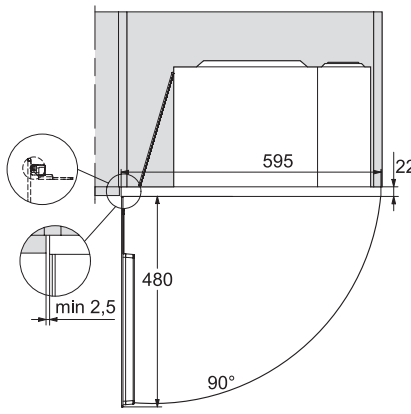

## M 2234 SC

Vestavná mikrovlnná trouba

s bočním sensorovým ovládáním pro pohodlnou manipulaci.

M2230SC, installation drawings

M2230SC, installation drawings

M223xSC, installation drawings

M223xSC, installation drawings

M223xSC, installation drawing

M223xSC, AB45-2, installation drawing

M223xSC, AB45-2, installation drawing

M223xSC, AB42-1, installation drawing

M223xSC, AB42-1, installation drawing