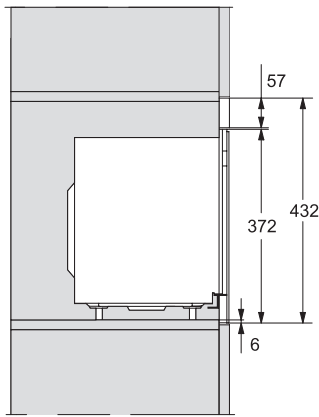

## M 2230 SC

Vestavná mikrovlnná trouba

s bočním sensorovým ovládáním pro pohodlnou manipulaci.

M2230SC, installation drawings

M2230SC, installation drawings

M223xSC, installation drawings

M223xSC, installation drawings

M223xSC, installation drawing

M223xSC, AB45-2, installation drawing

M223xSC, AB45-2, installation drawing

M223xSC, AB42-1, installation drawing

M223xSC, AB42-1, installation drawing