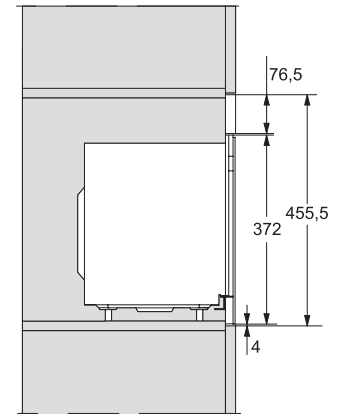

## M 2230 SC

Vestavná mikrovlnná trouba

s bočním sensorovým ovládáním pro pohodlnou manipulaci.

M2230SC, installation drawings

M2230SC, installation drawings

M223xSC, installation drawings

M223xSC, installation drawings

M223xSC, installation drawing

M223xSC, AB45-2, installation drawing

M223xSC, AB45-2, installation drawing

M223xSC, AB42-1, installation drawing

M223xSC, AB42-1, installation drawing