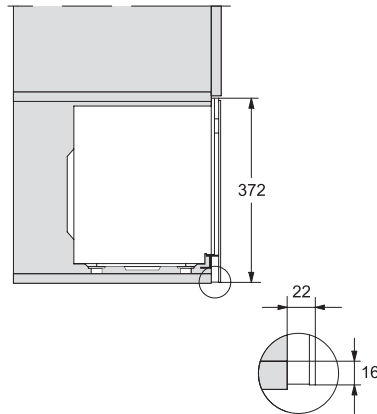

M223xSC, installation drawing

M223xSC, AB45-2, installation drawing

M223xSC, AB45-2, installation drawing

M223xSC, AB42-1, installation drawing

M223xSC, AB42-1, installation drawing

## M 2230 SC

Vestavná mikrovlnná trouba

s bočním sensorovým ovládním pro pohodlnou manipulaci.

M223xSC, AB38-1, installation drawing

M223xSC, AB38-1, installation drawing

M223xSC, AB36, installation drawing

M223xSC, AB36, installation drawing

M22xxSC, installation drawing

M22xxSC, installation drawing