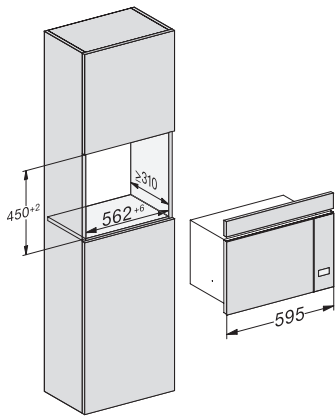

## M 2230 SC

Vestavná mikrovlnná trouba

s bočním sensorovým ovládáním pro pohodlnou manipulaci.

M2230SC, installation drawings

M2230SC, installation drawings

M223xSC, installation drawings

M223xSC, installation drawings

M223xSC, installation drawing

M223xSC, AB45-2, installation drawing

M223xSC, AB45-2, installation drawing

M223xSC, AB42-1, installation drawing

M223xSC, AB42-1, installation drawing