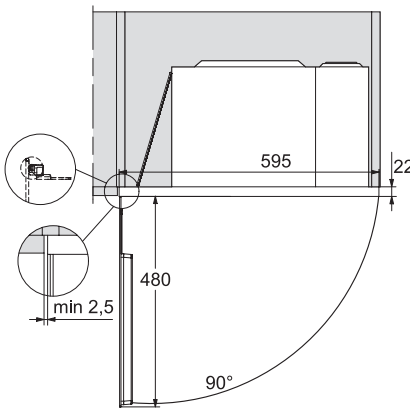

## M 2230 SC

Vestavná mikrovlnná trouba

s bočním sensorovým ovládáním pro pohodlnou manipulaci.

M2230SC, installation drawings

M2230SC, installation drawings

M223xSC, installation drawings

M223xSC, installation drawings

M223xSC, installation drawing

M223xSC, AB45-2, installation drawing

M223xSC, AB45-2, installation drawing

M223xSC, AB42-1, installation drawing

M223xSC, AB42-1, installation drawing