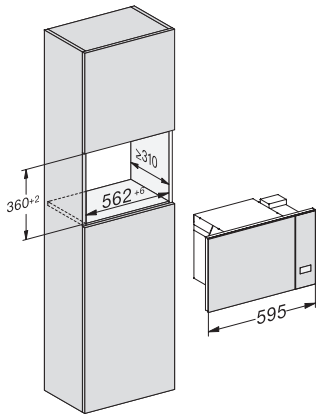

## M 2230 SC

Vestavná mikrovlnná trouba

s bočním sensorovým ovládáním pro pohodlnou manipulaci.

M2230SC, installation drawings

M2230SC, installation drawings

M223xSC, installation drawings

M223xSC, installation drawings

M223xSC, installation drawing

M223xSC, AB45-2, installation drawing

M223xSC, AB45-2, installation drawing

M223xSC, AB42-1, installation drawing

M223xSC, AB42-1, installation drawing