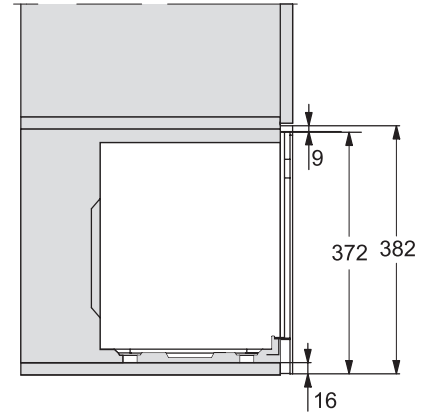

M223xSC, installation drawing

M223xSC, AB45-2, installation drawing

M223xSC, AB45-2, installation drawing

M223xSC, AB42-1, installation drawing

M223xSC, AB42-1, installation drawing

## M 2230 SC

Vestavná mikrovlnná trouba

s bočním sensorovým ovládním pro pohodlnou manipulaci.

M223xSC, AB38-1, installation drawing

M223xSC, AB38-1, installation drawing

M223xSC, AB36, installation drawing

M223xSC, AB36, installation drawing

M22xxSC, installation drawing

M22xxSC, installation drawing