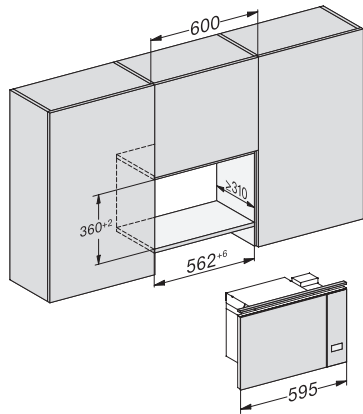

M223xSC, installation drawing

M223xSC, AB45-2, installation drawing

M223xSC, AB45-2, installation drawing

M223xSC, AB42-1, installation drawing

M223xSC, AB42-1, installation drawing

## M 2230 SC

Vestavná mikrovlnná trouba

s bočním sensorovým ovládním pro pohodlnou manipulaci.

M223xSC, AB38-1, installation drawing

M223xSC, AB38-1, installation drawing

M223xSC, AB36, installation drawing