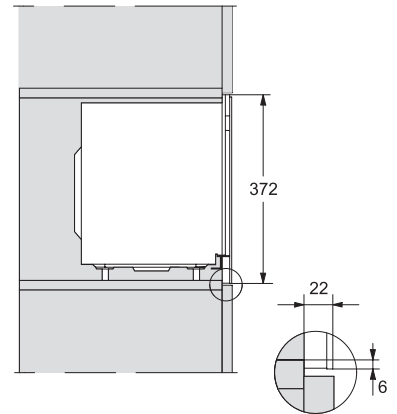

M223xSC, installation drawing

M223xSC, AB45-2, installation drawing

M223xSC, AB45-2, installation drawing

M223xSC, AB42-1, installation drawing

M223xSC, AB42-1, installation drawing

## M 2230 SC

Vestavná mikrovlnná trouba

s bočním sensorovým ovládním pro pohodlnou manipulaci.

M223xSC, AB38-1, installation drawing

M223xSC, AB38-1, installation drawing

M223xSC, AB36, installation drawing

M223xSC, AB36, installation drawing

M22xxSC, installation drawing

M22xxSC, installation drawing