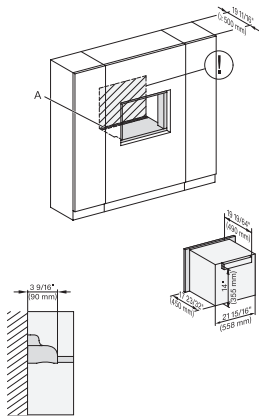

M7240TC+EBA7848, Einbau, 30 Zoll, Flush inset, built-under

M7240TC, Einbau, 30 Zoll, Flush Inset, built-under, wide front

M 7240 TC AM

Microondas empotrable de 24 pulgadas de anchura

Diseño en Negro Obsidian Black muy combinable y manejo en la parte superior.

M7240TC+EBA7848, Einbau, 30 Zoll, Flush inset, built-under, wide front

M7240(+EBA7848), Installation , 30 Zoll, Flush inset

M7240(+EBA7848), Installation , 30 Zoll, Flush inset, built-under

M7240(+EBA7848), Installation , 30 Zoll, Flush inset, wide front