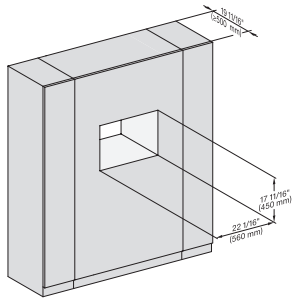

M 7240 TC AM

Microondas empotrable de 24 pulgadas de anchura

Diseño en Negro Obsidian Black muy combinable y manejo en la parte superior.