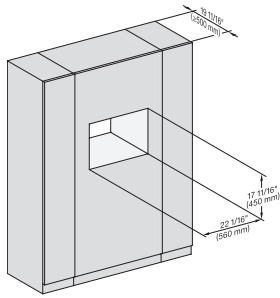

M 7240 TC AM

Microondas empotrable de 24 pulgadas de anchura

Diseño en Negro Obsidian Black muy combinable y manejo en la parte superior.