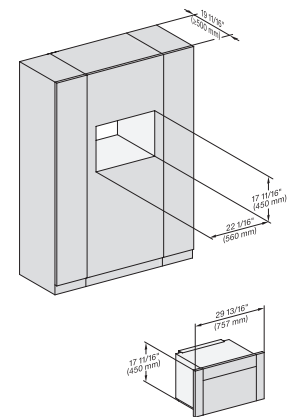

M7240(+EBA7848), Installation , 30 Zoll, Flush inset, wide front

M7240TC, M7240TC+EBA7848, 30 Zoll, Proud

M7240TC, M7240TC+EBA7848, 30 Zoll, Proud, built-under

M7240TC, Einbau, 30 Zoll, Proud

M7240TC+EBA7848, Einbau, 30 Zoll, Proud