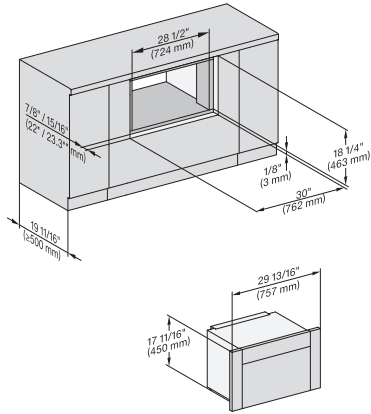

M7240TC+EBA7848, Einbau, 30 Zoll, Flush inset, built-under

M7240TC, Einbau, 30 Zoll, Flush Inset, built-under, wide front

M 7240 TC AM

Microondas empotrable de 24 pulgadas de anchura

Diseño en Negro Obsidian Black muy combinable y manejo en la parte superior.

M7240TC+EBA7848, Einbau, 30 Zoll, Flush inset, built-under, wide front

M7240(+EBA7848), Installation , 30 Zoll, Flush inset

M7240(+EBA7848), Installation , 30 Zoll, Flush inset, built-under

M7240(+EBA7848), Installation , 30 Zoll, Flush inset, wide front