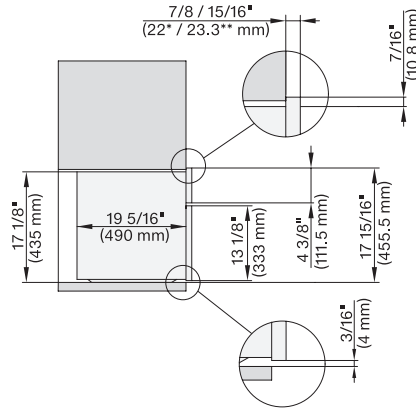

M7240TC(+EBA7848), Seitenansicht, 30 Zoll, Proud, Oberschrank – Skizze – NA