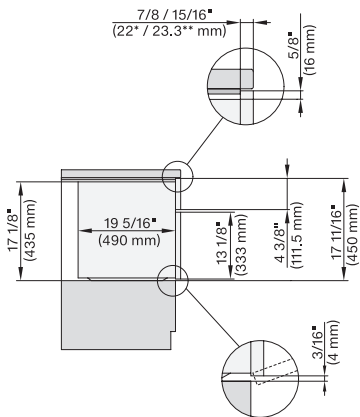

M7240TC, M7240TC+EBA7848, 30 Zoll, Proud, built-under