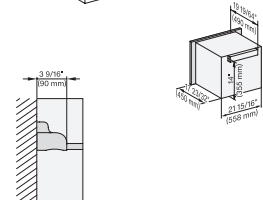

M7240TC(+EBA7848), Installation, 30 Zoll, Proud, wide front