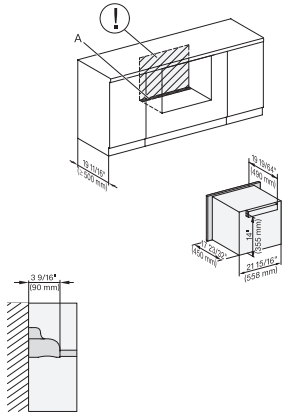

M 7240 TC AM

Microondas empotrable de 24 pulgadas de anchura

Diseño en Negro Obsidian Black muy combinable y manejo en la parte superior.

M7240TC(+EBA7848), Installation, 30 Zoll, Proud, built-under, wide front