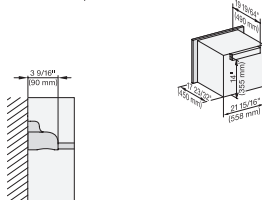

M7240TC, Einbau, 30 Zoll, Proud, built-under

M7240TC+EBA7848, Einbau, 30 Zoll, Proud, built-under

M7240TC, Einbau, 30 Zoll, Proud, built-under, wide front

M7240TC+EBA7848, Einbau, 30 Zoll, Proud, built-under, wide front