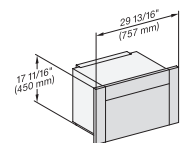

M7240TC, Einbau, 30 Zoll, Proud, built-under

M7240TC+EBA7848, Einbau, 30 Zoll, Proud, built-under

M7240TC, Einbau, 30 Zoll, Proud, built-under, wide front

M7240TC+EBA7848, Einbau, 30 Zoll, Proud, built-under, wide front