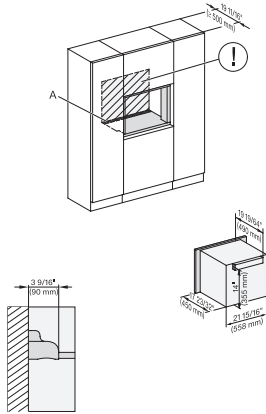

M7240TC Einbau, 30 Zoll, Flush inset

M7240TC+EBA7848, Einbau, 30 Zoll, Flush inset

M7x4xTC, Einbau, 30 Zoll, Flush inset, wide front

M7240TC+EBA7848, Einbau, 30 Zoll, Flush inset, wide front

M7240TC, Einbau, 30 Zoll, Flush inset, built-under

M7240TC+EBA7848, Einbau, 30 Zoll, Flush inset, built-under

M7240TC, Einbau, 30 Zoll, Flush Inset, built-under, wide front

M 7240 TC AM

Microondas empotrable de 24 pulgadas de anchura

Diseño en Negro Obsidian Black muy combinable y manejo en la parte superior.

M7240TC+EBA7848, Einbau, 30 Zoll, Flush inset, built-under, wide front

M7240(+EBA7848), Installation , 30 Zoll, Flush inset

M7240(+EBA7848), Installation , 30 Zoll, Flush inset, built-under

M7240(+EBA7848), Installation , 30 Zoll, Flush inset, wide front