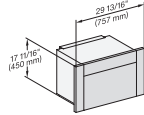

M7240TC+EBA7848, Einbau, 30 Zoll, Proud, wide front