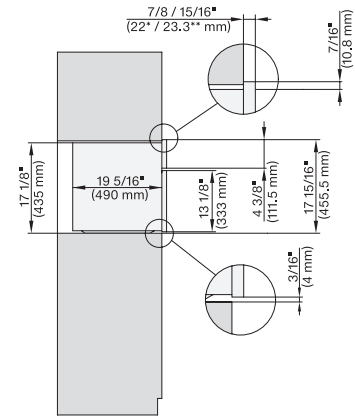

M7240TC, M7240TC+EBA7848, 30 Zoll, Proud