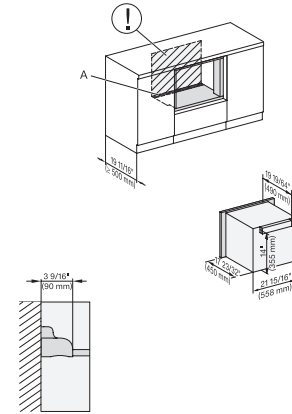

M7240TC+EBA7848, Einbau, 30 Zoll, Flush inset, built-under

M7240TC, Einbau, 30 Zoll, Flush Inset, built-under, wide front

M 7240 TC AM

Microondas empotrable de 24 pulgadas de anchura

Diseño en Negro Obsidian Black muy combinable y manejo en la parte superior.

M7240TC+EBA7848, Einbau, 30 Zoll, Flush inset, built-under, wide front

M7240(+EBA7848), Installation , 30 Zoll, Flush inset

M7240(+EBA7848), Installation , 30 Zoll, Flush inset, built-under

M7240(+EBA7848), Installation , 30 Zoll, Flush inset, wide front