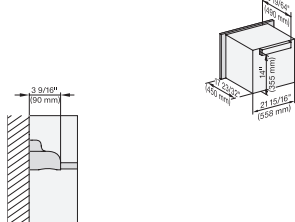

M7x4xTC(+EBA7848), Installation, 30 Zoll, Proud, built-under