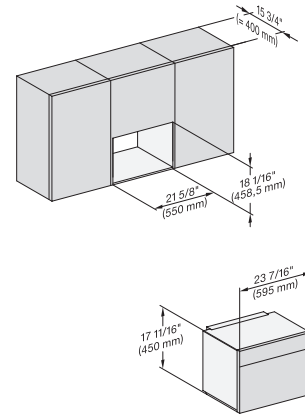

M7240TC, Einbau, 30 Zoll, Proud, Oberschrank – Skizze – NA