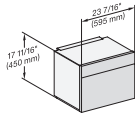

M 7240 TC AM

Microondas empotrable de 24 pulgadas de anchura

Diseño en Negro Obsidian Black muy combinable y manejo en la parte superior.

M7240TC, Einbau, 30 Zoll, Proud, wide front