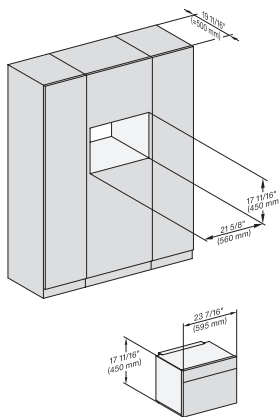

M7240TC, Einbau, 30 Zoll, Proud