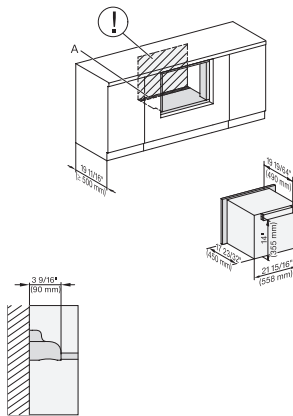

M7240TC+EBA7848, Einbau, 30 Zoll, Flush inset, built-under, wide front

M7240(+EBA7848), Installation , 30 Zoll, Flush inset

M7240(+EBA7848), Installation , 30 Zoll, Flush inset, built-under

M7240(+EBA7848), Installation , 30 Zoll, Flush inset, wide front

M7240(+EBA7848), Installation , 30 Zoll, Flush inset, wide front

M7240TC, M7240TC+EBA7848, 30 Zoll, Proud

M7240TC, M7240TC+EBA7848, 30 Zoll, Proud, built-under

M7240TC, Einbau, 30 Zoll, Proud

M7240TC+EBA7848, Einbau, 30 Zoll, Proud