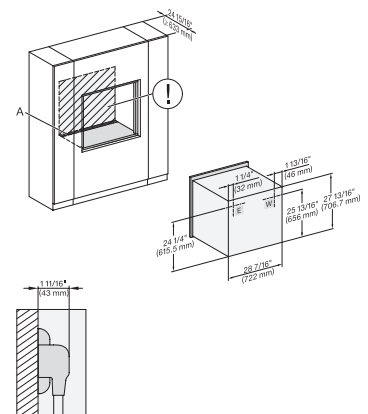

H 6x8x BP, H 6x80-2BP, H7x8xBP(X), wide front installation, installation drawing, Flush inset, NA