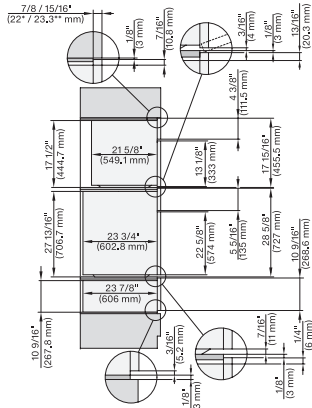

H 6x80BP, H 6x00BM + EBA6808, H 6x80-2BP, ESW 6x80, H7xxx, EBA7868, ESW7x80 Combi, Installation drawing, Flush inset, NA