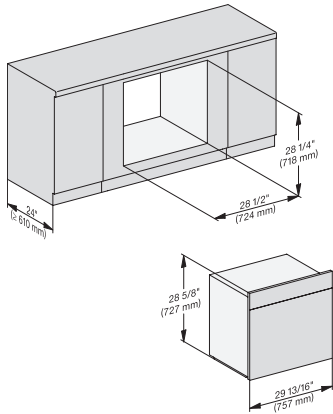

H 6x8x BP, H 6x80-2BP, H2x80BP, H7x8xBP(X), fitting wide front built-under, installation drawing, Proud, NA