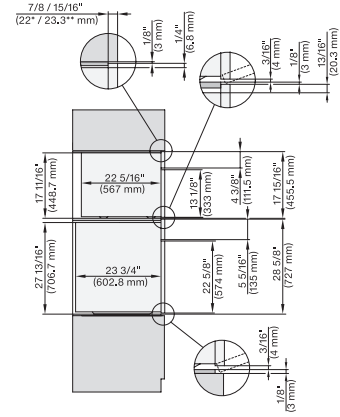

H 7880 BP

Horno de 30 pulgadas de ancho

diseño fácilmente combinable, con sonda inalámbrica de alta precisión.

H 6x8x BP, H 6x80-2BP, H7x8xBP(X) wide front installation, installation drawing, Proud, NA

H 6x8x BP, H 6x80-2BP, H 7x8xBP, installation of built-under with wide front, installation drawing, Proud, NA