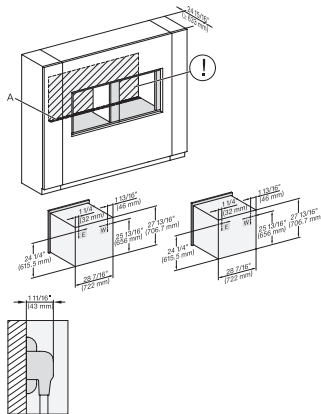

H 6x80 BP, H 6x80-2BP, H 2x80BP, H 7x80 BP/BPX, Installation drawing, Flush inset, NA