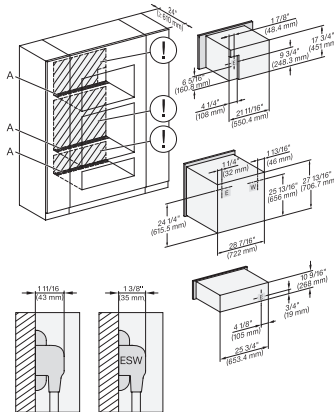

DGC7x4x+EBA7848, H2880BP, H7x8xBP, ESW7x80, Installation, 30 Zoll, Proud, combi, wide front, XL, 650