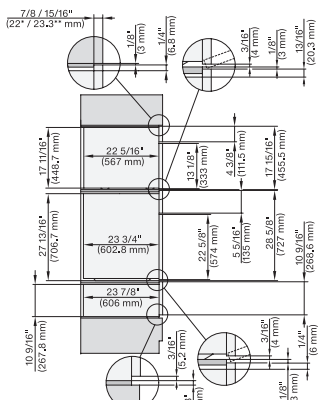

DGC 6x00+EBA 6808, H 6x80, H6x80, ESW 6x80, DGC7xxx, EBA7848, H2xxx, H7xxx, ESW7x80 Combi, Install draw, Flush inset, NA