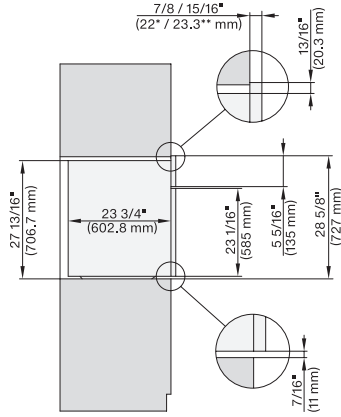

H 7880 BP

Horno de 30 pulgadas de ancho

diseño fácilmente combinable, con sonda inalámbrica de alta precisión.

H 6x8x BP, H 6x80-2BP, H 7xxx, H 2x80 side view, installation drawing, Flush inset, NA

H 6x8x BP, H 6x80-2BP, H 7xxx, H2x80 side view built-under, installation drawing, Flush inset, NA

H 6x8x BP, H 6x80-2BP, H7x8xBP(X), wide front installation, installation drawing, Flush inset, NA

H 7880 BP

Horno de 30 pulgadas de ancho

diseño fácilmente combinable, con sonda inalámbrica de alta precisión.

H 6x8x(7x8x BP, H 6x80-2BP, installation of built-under with wide front, installation drawing, Flush inset, NA

H 6x8x BP, H 6x80-2BP, H2x80BP, H7x8xBP(X), side view, installation drawing, Proud, NA

H 6x8x BP, H 6x80-2BP, H2x80BP, H7x8x BP(X), side view built-under, installation drawing, Proud, NA