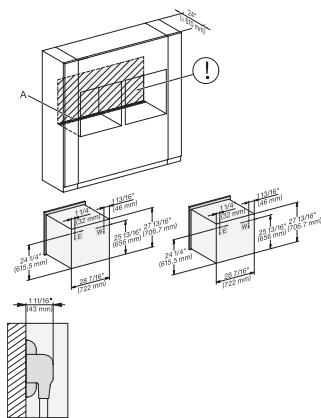

H 6x80 BP, H 6x80-2BP, H2x80BP, H7x80BP, Installation Combi, side by side, Installation drawing, Proud, NA