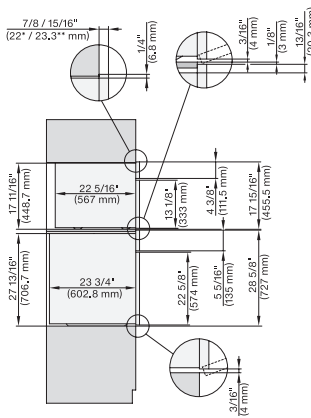

DGC 6x00-1 + EBA 6808, H 6x80BP, H6x80-2BP, DGC7x4x+EBA7848, H2x80BP, H7x80BP(X), Combi, Installation drawing, Proud, NA