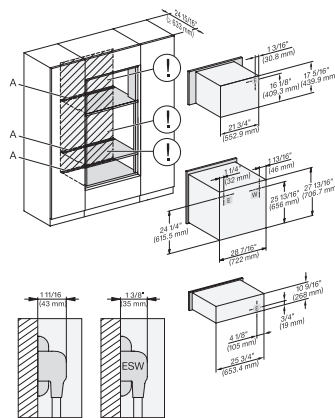

H 6x80 BP, H 6x00 BM + EBA 6808, H 6x80-2BP, H 7xxxBM/BP/BPC, EBA 7848, ESW 7x80, Installation drawing, Flush inset, NA