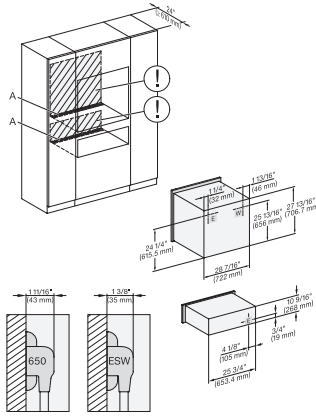

H 6x80 BP, ESW 6x80, H 6x80-2BP, H2x80BP, H7x80BP, ESW7x80, Installation Combi, Installation drawing, Proud, NA