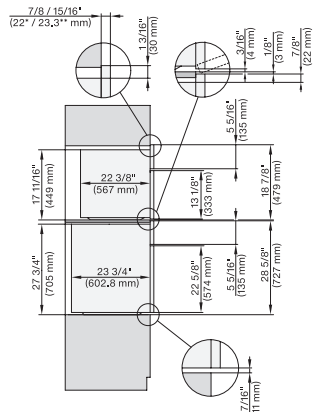

DGC7xxx, H2x80BP, H7x8xBP(X), side view, 30 Zoll, Proud, combi, XL, 650