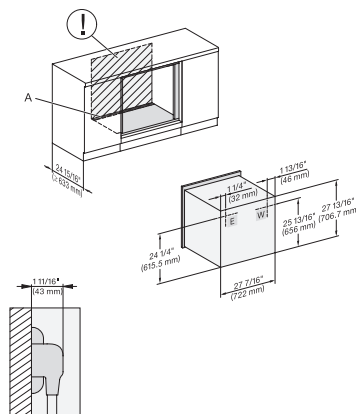

H 6x8x BP, H 6x80-2BP, H7x8xBP(X), installation built-under, installation drawing, Flush inset, NA