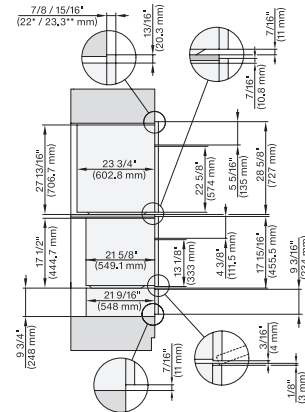

H6x80BP, H6x00BM + EBA6808, ESW6x85, H6x80-2BP, H7x80BP + EBA 7868, ESW7x70, EVS7670, Combi, Proud, Flush inset, NA