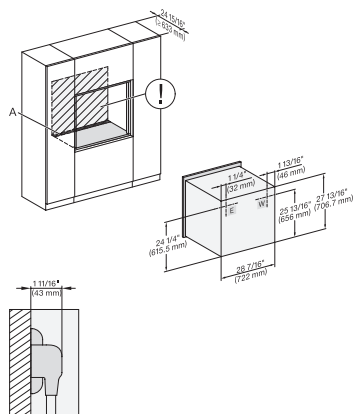

H 6x8x BP, H 6x80-2BP, H7x8xBP(X)m installation, installation drawing, Flush inset, NA