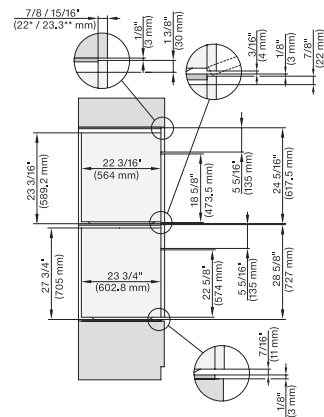

DGC7x8x, H2x80BP, H7x8xBP(X), side view, 30 Zoll, Flush inset, combi, XXL 650