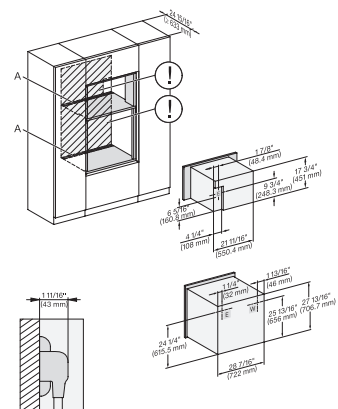

DGC7x4x+EBA7848, H2880BP, H7x8BP(X), Installation, 30 Zoll, Flush inset, combi, XL, 650