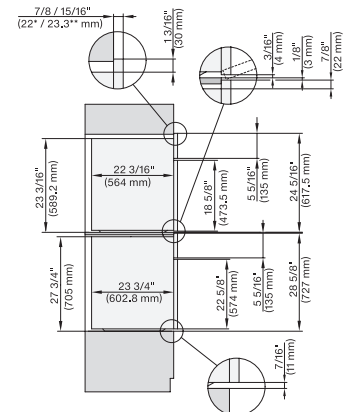

DGC7x8x, H2x80BP, H7x8xBP(X), side view, 30 Zoll, Proud, combi, XXL 650