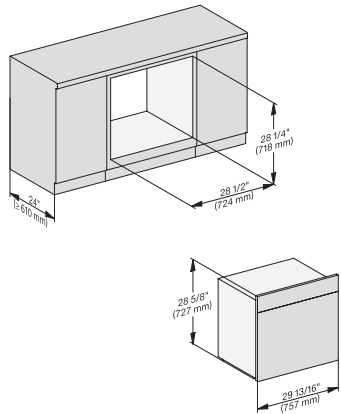

H 6x8x BP, H 6x80-2BP, H2x80BP, H7x8xBP(X), fitting built-under, installation drawing, Proud, NA