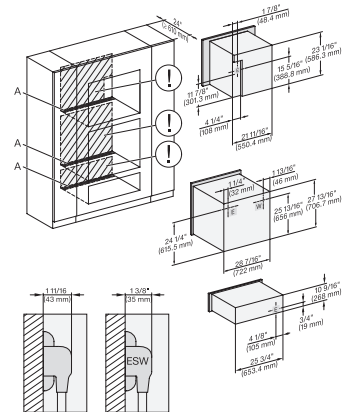

DGC786x+EBA7868, H7x80BP(X), ESW7x80, Installation, 30 Zoll, Proud, combi, wide front, XXI, 650