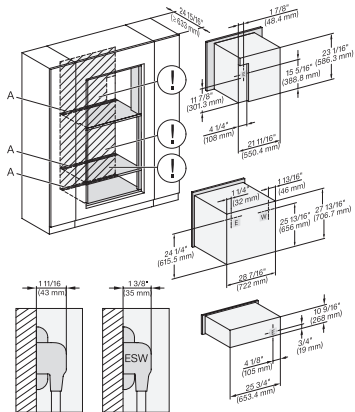

DGC786x+EBA7868, H7x80BP(X), ESW7x80, Installation, 30 Zoll, Flush inset, combi, wide front, XXL, 650