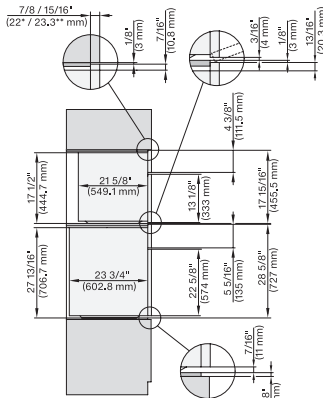

H 6x80 BP, H 6x00 BM + EBA 6808, H 6x80-2BP, H 7xxx, EBA 7848 Combi, Installation drawing, Flush inset, NA