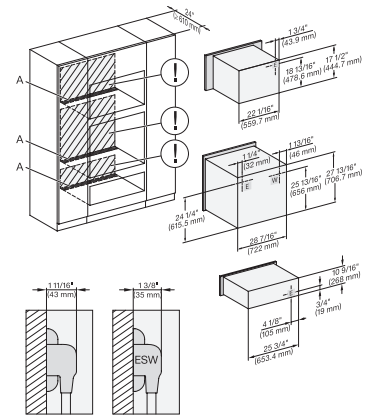

H 6x80 BP, H 6x70 BM, ESW 6x80, H 6x80-2BP, NA7000, Installation Combi, Installation drawing, Proud, NA