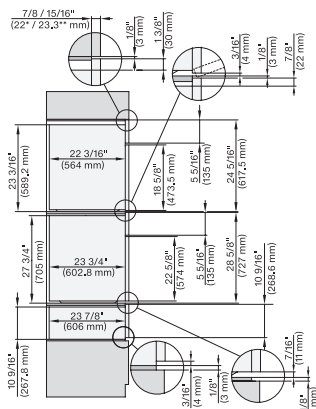

H6x80 BP, H6x70BM, ESW6x85, H6x80-2BP, NA7000, Installation Combi w. front side by side without wall, drawing, Proud, NA

DGC7x7(X), H7x8x(X)BP, side view, 30 Zoll, Flush inset, combi, XL, 650

DGC7x8x, H2x80BP, H7x8xBP(X), side view, 30 Zoll, Flush inset, combi, XXL 650

DGC7x4x+EBA7848, H2x80BP, H7x8xBP(X), ESW7x70, EVS7670, side view, 30 Zoll, Flush inset, combi, XL, 650

DGC7x8x(X), H2x80BP, H7x8xBP, ESW7x80, side view, 30 Zoll, Flush inset, combi, XXL, 650, ESW30

DGC7x4x+EBA7848, H2880BP, H7x8BP(X), Installation, 30 Zoll, Flush inset, combi, XL, 650