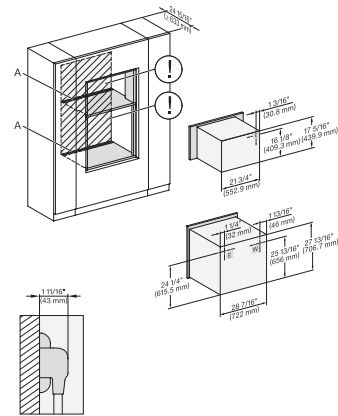

H 6x80 BP, H 6x00 BM + EBA 6808, H 6x80-2BP, H 7xxxBM/BP/BPX, EBA 7848, Installation drawing, Flush inset, NA