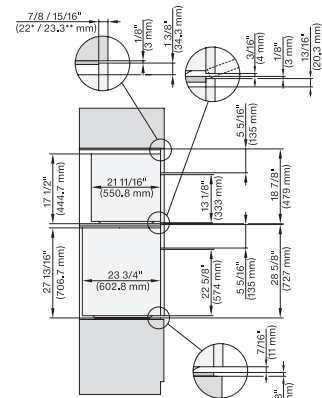

H 6x80 BP, H 6x70 BM, H 6x80-2BP, DGC 7x7x, H 7xxx Combi, Installation drawing, Flush inset, NA