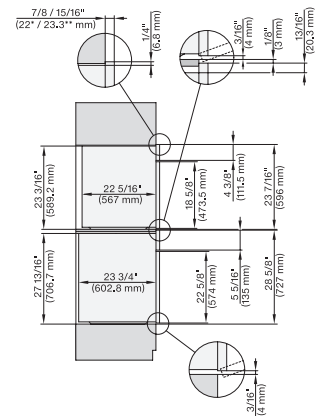

DGC 6x6x (AM), H 6x80 BP, H6x80-2BP, DGC786x+EBA7868, H2x80BP, H80BP(X), Combi, Installation drawing, Proud, NA