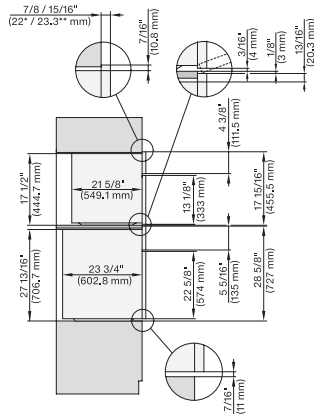

H 7880 BP

Horno de 30 pulgadas de ancho

diseño fácilmente combinable, con sonda inalámbrica de alta precisión.

H 6x80 BP, H 6x00 BM + EBA 6808, H 6x80-2BP, H7x40BM+EBA7848, H7x80BP, Combi, Installation drawing, Proud, NA