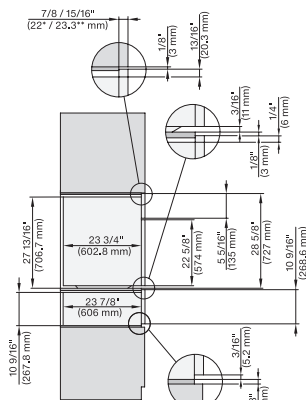

H 6x80 BP, ESW 6x80, H 6x80-2BP, H2x80, H7x80m ESW7x80 Combi, Installation drawing, Flush inset, NA