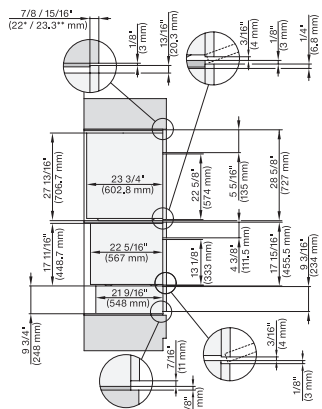

DGC7x4x+EBA7848, H2x80BP, H7x8xBP(X), ESW7x70, EVS7670, side view, 30 Zoll, Flush inset, combi, XL, 650