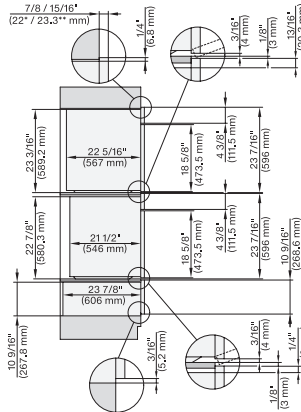

DGC6x6x(AM) + EBA6808, H6x80BP(2BP), ESW6x80, DGC786x + EBA7868, H7x80BP(X), EW7x80, Combi, Installation drawing, Proud, NA