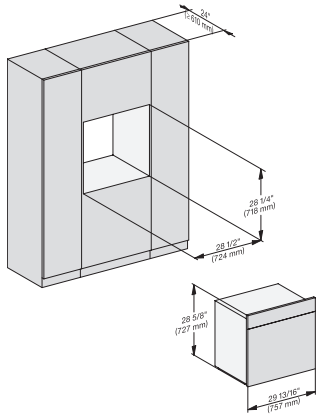

H 6x8x BP, H 6x80-2BP, H7x8xBP(X), wide front installation, installation drawing, Flush inset, NA

H 7880 BP

Horno de 30 pulgadas de ancho

diseño fácilmente combinable, con sonda inalámbrica de alta precisión.

H 6x8x(7x8x BP, H 6x80-2BP, installation of built-under with wide front, installation drawing, Flush inset, NA

H 6x8x BP, H 6x80-2BP, H2x80BP, H7x8xBP(X), side view, installation drawing, Proud, NA

H 6x8x BP, H 6x80-2BP, H2x80BP, H7x8x BP(X), side view built-under, installation drawing, Proud, NA