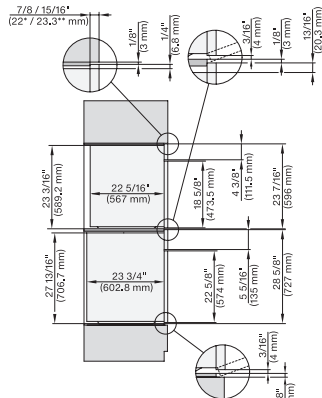

DGC 6x6x (AM), H 6x80 BP, H6x80-2BP, DGC786x, EBA7868, H7xxx, H2xxx Combi, Installation drawing, Flush inset, NA