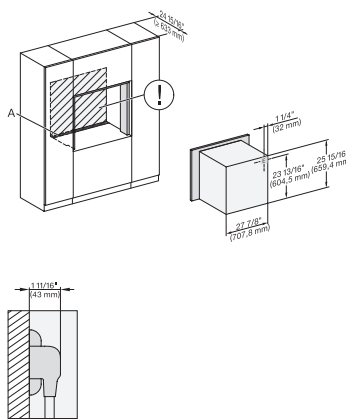

H2x80BP, side view, 30 Zoll, Proud, Discovery

installation 30 inch Proud Discovery, installation drawing, NA

installation 30 inch Proud build-under Discovery, installation drawing, NA

installation 30 inch Proud wide front Discovery, installation drawing, NA

installation 30 inch Flush inset discovery, installation drawing, NA

installation 30 inch Flush inset built-under Discovery, installation drawing, NA

H 2880 BP

Horno de 30 pulgadas de ancho
diseño fácilmente combinable, con pirólisis.