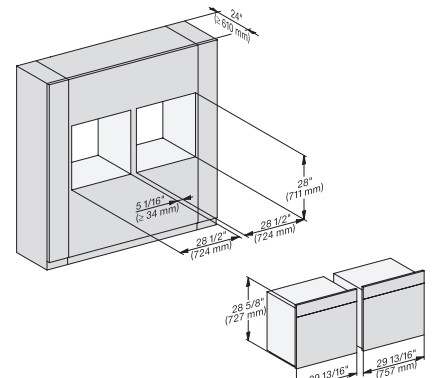

H 6x80 BP, H 6x80-2BP, NA7000, Fitting Combi side by
side, Installation drawing, Proud, NA