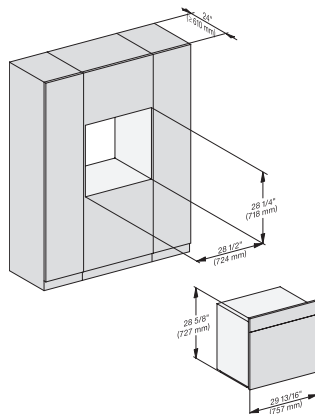

H 2880 BP

Horno de 30 pulgadas de ancho
diseño fácilmente combinable, con pirólisis.

side view 30 inch Flush inset, installation drawing, NA

installation 30 inch Flush inset, installation drawing, NA

installation 30 inch Flush inset built-under, installation drawing, NA

installation 30 inch Proud, installation drawing, NA

H 6x80 BP, ESW 6x80, H 6x80-2BP, H2x80, H7x80m ESW7x80 Combi, Installation drawing, Flush inset, NA

H 6x80 BP, ESW 6x80, H 6x80-2BP, H2x80BP, H7x80BP(X), ESW7x80, Combi, Installation drawing, Proud, NA