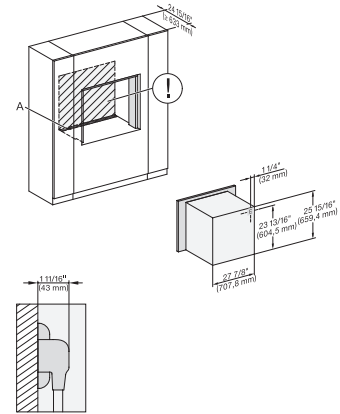

installation 30 inch Flush inset wide front Discovery, installation drawing, NA