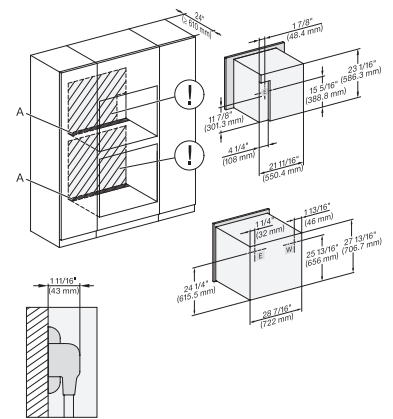

DGC786x+EBA7868, H2880BP, H7x8xBP(X), Installation, 30 Zoll Proud, combi, XXL, 650