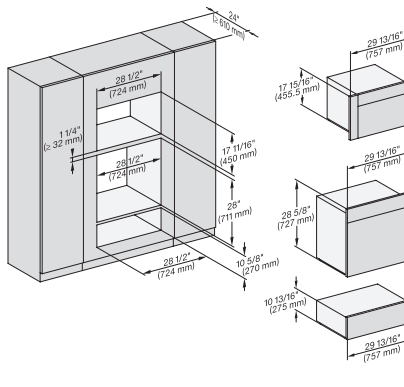

H6x80BP, H6x00BM + EBA6808, ESW6x80, DGC6x00 + EBA 6808, H 6x80-2BP, NA7000 Fitting Combi w. front, drawing, Proud, NA