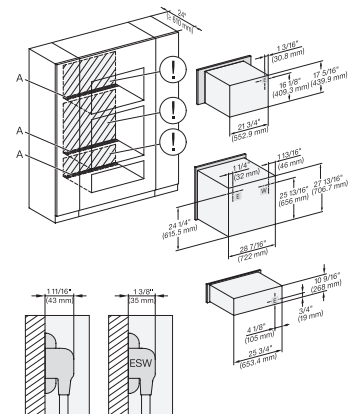

H 6x80 BP, H 6x00 BM + EBA 6808, ESW 6x80, H 6x80-2BP, NA7000, Installation Combi wide front, Installation drawing, Proud, NA