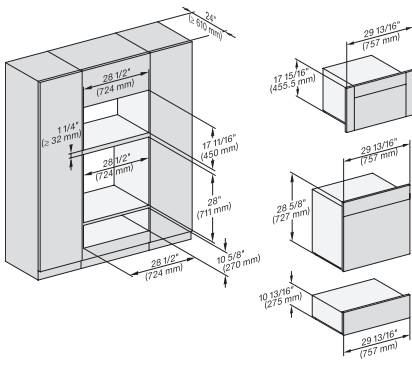

H6x80BP, H6x00BM+EBA6808, ESW6x80, DGC6x00-
1+EBA6808, H6x80-2BP, NA7000 Fitting Combi,
Installation drawing, Proud, NA