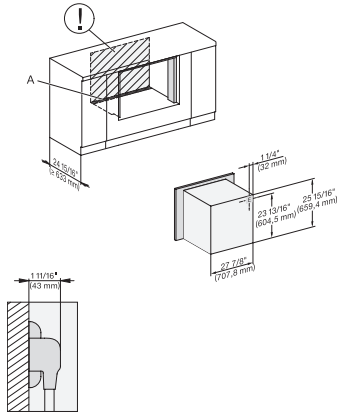

H 2880 BP

Horno de 30 pulgadas de ancho
diseño fácilmente combinable, con pirólisis.

H6x80(2)BP, H6x70BM, ESW6x85, H2x80BP, H7x80BP, Installation Combi wide front side by side, Installation drawing, Proud

H2x80BP, side view, 30 Zoll, Proud, Discovery

installation 30 inch Proud Discovery, installation drawing, NA

installation 30 inch Proud build-under Discovery, installation drawing, NA

installation 30 inch Proud wide front Discovery, installation drawing, NA

installation 30 inch Flush inset discovery, installation drawing, NA

installation 30 inch Flush inset built-under Discovery, installation drawing, NA

H 2880 BP

Horno de 30 pulgadas de ancho
diseño fácilmente combinable, con pirólisis.

installation 30 inch Flush inset built-under wide front discovery, installation drawing, NA

DGC7x7x(X), H7x8x(X)BP, side view, 30 Zoll, Flush inset, combi, XL, 650

DGC7x8x, H2x80BP, H7x8xBP(X), side view, 30 Zoll, Flush inset, combi, XXL 650