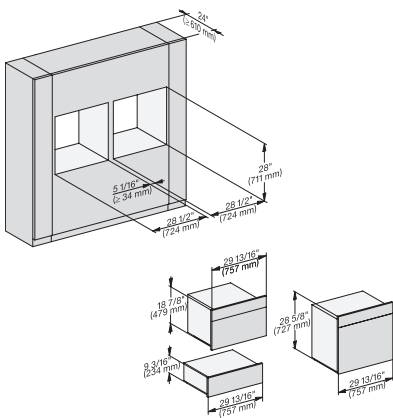

H 6x80 BP, H 6x70 BM, ESW 6x85, H 6x80-2BP,
NA7000, Fitting Combi side by side, Installation
drawing, Proud, NA