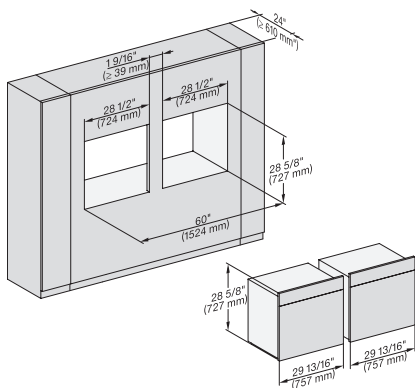

H 6x80 BP, H 6x80-2BP, NA7000 Fitting Combi wide front side by side without wall, Installation drawing, Proud, NA