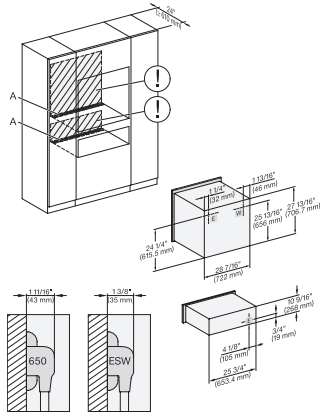

H 6x80 BP, H 6x80-2BP, NA7000 Fitting Combi wide front side by side without wall, Installation drawing, Proud, NA

H6x80(-)2BP, H6x00BM + EBA6808, H7x40BM, H2880BP, H7x80BP(X), Installation Combi, Installation drawing, Proud, NA

H 6x80 BP, H 6x70 BM, H 6x80-2BP, Hx70BM, H2x80BP(X), H7x80BP(X), Installation Combi, Installation drawing, Proud, NA

H 2880 BP

Horno de 30 pulgadas de ancho
diseño fácilmente combinable, con pirólisis.