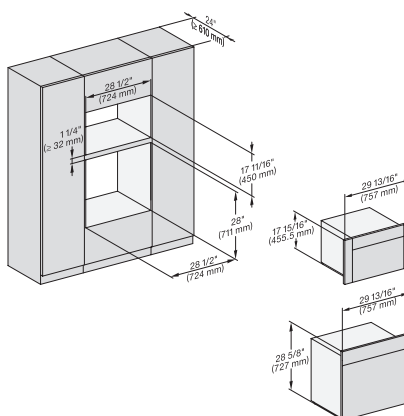

H6x80BP, (H6x00BM, DGC6x00-1)+EBA680B, H6x80-2BP, DGC7x4x+EBA784B, H2880BP, H7x80BPX, Fitting Combi, Installation drawing, Proud, NA