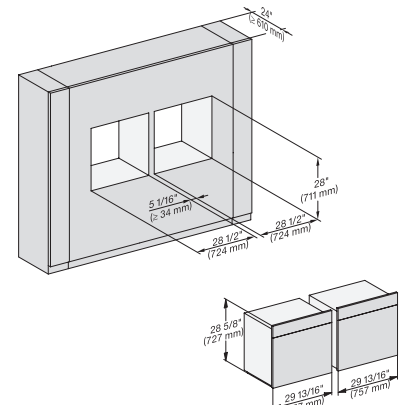

H 6x80 BP, H 6x80-2BP, H2x80BP, H7x80BP(X), Fitting Combi wide front side by side, Installation drawing, Proud, NA