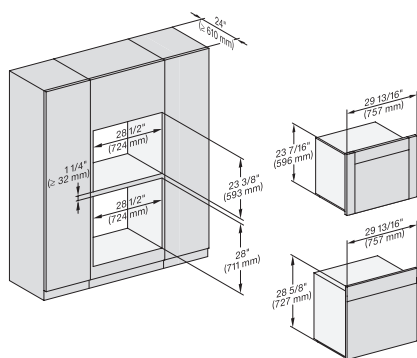

H 2880 BP

Horno de 30 pulgadas de ancho
diseño fácilmente combinable, con pirólisis.

side view 30 inch Flush inset, installation drawing, NA

installation 30 inch Flush inset, installation drawing, NA

installation 30 inch Flush inset built-under, installation drawing, NA

installation 30 inch Proud, installation drawing, NA

H 6x80 BP, ESW 6x80, H 6x80-2BP, H2x80, H7x80m ESW7x80 Combi, Installation drawing, Flush inset, NA

H 6x80 BP, ESW 6x80, H 6x80-2BP, H2x80BP, H7x80BP(X), ESW7x80, Combi, Installation drawing, Proud, NA