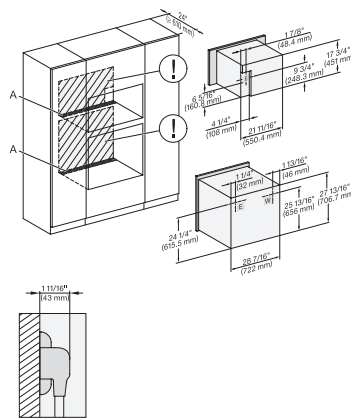

installation 30 inch Flush inset discovery, installation drawing, NA

installation 30 inch Flush inset built-under Discovery, installation drawing, NA

H 2880 BP

Horno de 30 pulgadas de ancho
diseño fácilmente combinable, con pirólisis.

installation 30 inch Flush inset built-under wide front discovery, installation drawing, NA

DGC7x7x(X), H7x8x(X)BP, side view, 30 Zoll, Flush inset, combi, XL, 650

DGC7x8x, H2x80BP, H7x8xBP(X), side view, 30 Zoll, Flush inset, combi, XXL 650

DGC7x8x(X), H2x80BP, H7x8xBP, ESW7x80, side view, 30 Zoll, Flush inset, combi, XXL, 650, ESW30

DGC7xxx, H2x80BP, H7x8xBP(X), side view, 30 Zoll, Proud, combi, XL, 650

DGC7x8x, H2x80BP, H7x8xBP(X), side view, 30 Zoll, Proud, combi, XXL 650

DGC7x8x(X), H2x80BP, H7x8xBP(X), ESW7x80, side view, 30 Zoll, Proud, combi, XXL, 650

DGC7x4x+EBA7848, H2880BP, H7x8xBP(X), Installation, 30 Zoll, Proud, combi, 650

DGC786x+EBA7868, H2880BP, H7x8xBP(X), Installation, 30 Zoll Proud, combi, XXL, 650