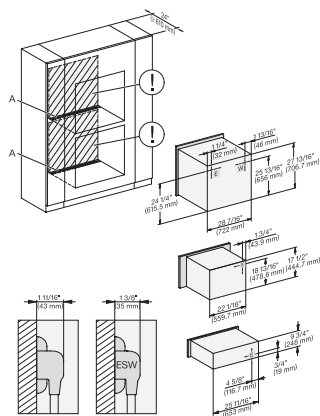

H 6x80 BP, H 6x70 BM, ESW 6x85, H 6x80-2BP, NA7000, Installation Combi wide front, Installation drawing, Proud, NA