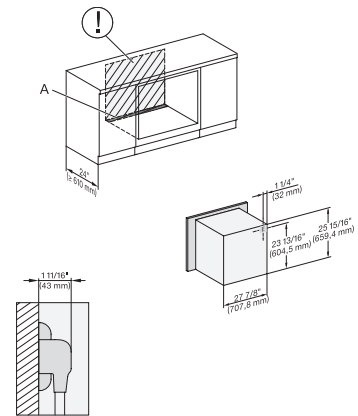

H 2880 BP

Horno de 30 pulgadas de ancho
diseño fácilmente combinable, con pirólisis.

H6x80(2)BP, H6x70BM, ESW6x85, H2x80BP, H7x80BP, Installation Combi wide front side by side, Installation drawing, Proud

H6x80BP, H6x80-2BP, H2x80BP, H7x80BP, Installation Combi wide front side by side without wall, Installation drawing

H6x80 BP, H6x70BM, ESW6x85, H6x80-2BP, NA7000, Installation Combi w. front side by side without wall, drawing, Proud, NA

H2x80BP, side view, 30 Zoll, Proud, Discovery

installation 30 inch Proud Discovery, installation drawing, NA

installation 30 inch Proud build-under Discovery, installation drawing, NA

installation 30 inch Proud wide front Discovery, installation drawing, NA

installation 30 inch Flush inset discovery, installation drawing, NA

installation 30 inch Flush inset built-under Discovery, installation drawing, NA

H 2880 BP

Horno de 30 pulgadas de ancho
diseño fácilmente combinable, con pirólisis.