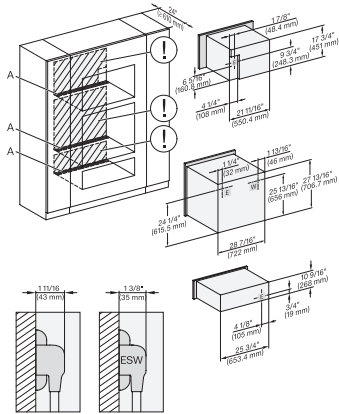

DGC7x4x+EBA7848, H2880BP, H7x8xBP, ESW7x80, Installation, 30 Zoll, Proud, combi, wide front, XL, 650