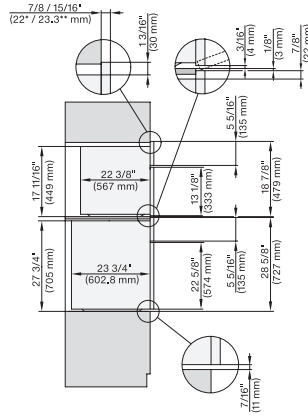

H 2880 BP

Horno de 30 pulgadas de ancho
diseño fácilmente combinable, con pirólisis.

H6x80(2)BP, H6x70BM, ESW6x85, H2x80BP, H7x80BP, Installation Combi wide front side by side, Installation drawing, Proud

installation 30 inch Flush inset discovery, installation drawing, NA

installation 30 inch Flush inset built-under Discovery, installation drawing, NA

H 2880 BP

Horno de 30 pulgadas de ancho
diseño fácilmente combinable, con pirólisis.

installation 30 inch Flush inset built-under wide front discovery, installation drawing, NA

DGC7x7x(X), H7x8x(X)BP, side view, 30 Zoll, Flush inset, combi, XL, 650

DGC7x8x, H2x80BP, H7x8xBP(X), side view, 30 Zoll, Flush inset, combi, XXL 650

DGC7x8x(X), H2x80BP, H7x8xBP, ESW7x80, side view, 30 Zoll, Flush inset, combi, XXL, 650, ESW30

DGC7xxx, H2x80BP, H7x8xBP(X), side view, 30 Zoll, Proud, combi, XL, 650

DGC7x8x, H2x80BP, H7x8xBP(X), side view, 30 Zoll, Proud, combi, XXL 650