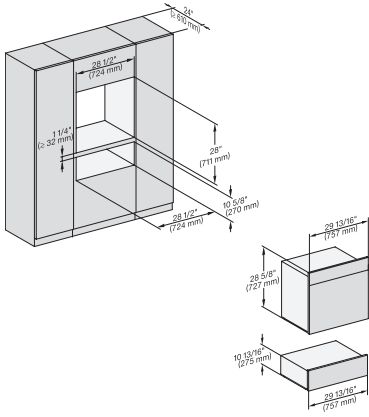

H 2880 BP

Horno de 30 pulgadas de ancho
diseño fácilmente combinable, con pirólisis.

side view 30 inch Flush inset, installation drawing, NA

installation 30 inch Flush inset, installation drawing, NA

installation 30 inch Flush inset built-under, installation drawing, NA

DGC6x6+EBA680B, H6x80BP, H6x80-2BP, DGC786x+EBA786B, H2880BP, H7x80BPX, Fitting Combi, Installation drawing, Proud, NA

H6x80BP, (H6x00BM, DGC6x00-1)+EBA680B, H6x80-2BP, DGC7x4x+EBA784B, H2880BP, H7x80BPX, Fitting Combi, Installation drawing, Proud, NA

H6x80BP, H6x70BM, H6x80-2BP, DGC7x7x, H7x70BM, H2x80BP, H7x80BP(X), Fitting Combi, Installation drawing, Proud, NA

H 2880 BP

Horno de 30 pulgadas de ancho
diseño fácilmente combinable, con pirólisis.

H6x80BP, ESW6x80, H6x80-2BP, H2x80BP,
H7x80BPX, ESW7x80, Fitting Combi, Installation
drawing, Proud, NA