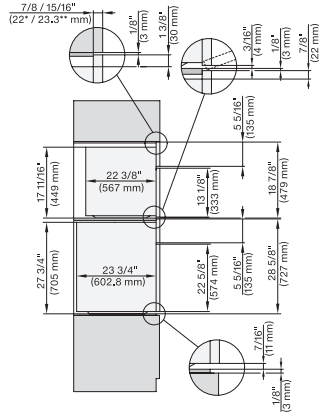

H2x80BP, side view, 30 Zoll, Proud, Discovery

installation 30 inch Proud Discovery, installation drawing, NA

installation 30 inch Proud build-under Discovery, installation drawing, NA

installation 30 inch Proud wide front Discovery, installation drawing, NA

installation 30 inch Flush inset discovery, installation drawing, NA

installation 30 inch Flush inset built-under Discovery, installation drawing, NA

H 2880 BP

Horno de 30 pulgadas de ancho
diseño fácilmente combinable, con pirólisis.

installation 30 inch Flush inset built-under wide front discovery, installation drawing, NA

DGC7x7x(X), H7x8x(X)BP, side view, 30 Zoll, Flush inset, combi, XL, 650

DGC7x8x, H2x80BP, H7x8xBP(X), side view, 30 Zoll, Flush inset, combi, XXL 650

DGC7x8x(X), H2x80BP, H7x8xBP, ESW7x80, side view, 30 Zoll, Flush inset, combi, XXL, 650, ESW30

DGC7xxx, H2x80BP, H7x8xBP(X), side view, 30 Zoll, Proud, combi, XL, 650

DGC7x8x, H2x80BP, H7x8xBP(X), side view, 30 Zoll, Proud, combi, XXL 650