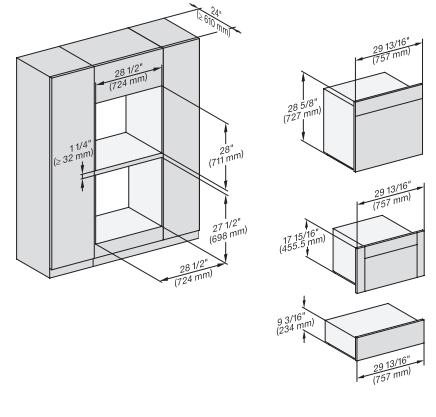

H6x80BP, H6x00BM+EBA6808, ESW6x85,
DGC6x00-1 + EBA6808, H6x80-2BP, NA7000 Fitting
Combi, Installation drawing, Proud, NA