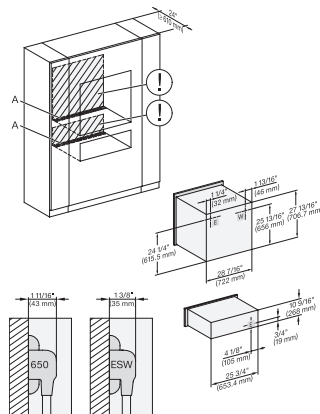

H 6x80 BP, ESW 6x80, H 6x80-2BP, NA7000, Installation Combi wide front, Installation drawing, Proud, NA