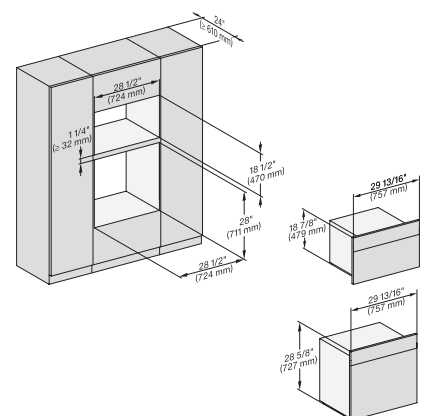

H6x80BP, H6x70BM, H6x80-2BP, DGC7x7x, H7x70BM, H2x80BP, H7x80BP(X), Fitting Combi, Installation drawing, Proud, NA