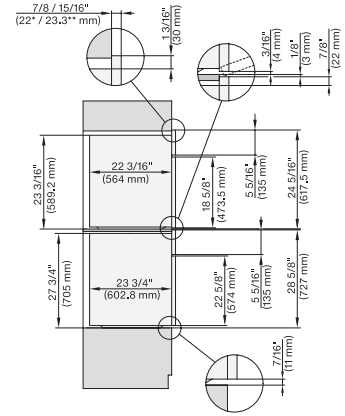

H 2880 BP

Horno de 30 pulgadas de ancho
diseño fácilmente combinable, con pirólisis.

H6x80(2)BP, H6x70BM, ESW6x85, H2x80BP, H7x80BP, Installation Combi wide front side by side, Installation drawing, Proud

installation 30 inch Flush inset discovery, installation drawing, NA

installation 30 inch Flush inset built-under Discovery, installation drawing, NA

H 2880 BP

Horno de 30 pulgadas de ancho
diseño fácilmente combinable, con pirólisis.

installation 30 inch Flush inset built-under wide front discovery, installation drawing, NA

DGC7x7x(X), H7x8x(X)BP, side view, 30 Zoll, Flush inset, combi, XL, 650

DGC7x8x, H2x80BP, H7x8xBP(X), side view, 30 Zoll, Flush inset, combi, XXL 650

DGC7x8x(X), H2x80BP, H7x8xBP, ESW7x80, side view, 30 Zoll, Flush inset, combi, XXL, 650, ESW30

DGC7xxx, H2x80BP, H7x8xBP(X), side view, 30 Zoll, Proud, combi, XL, 650

DGC7x8x, H2x80BP, H7x8xBP(X), side view, 30 Zoll, Proud, combi, XXL 650