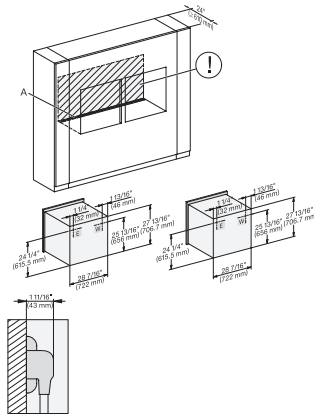

H 6x80 BP, H 6x70 BM, ESW 6x80, H 6x80-2BP, NA7000, Installation Combi wide front, Installation drawing, Proud, NA

H 6x80 BP, H 6x80-2BP, H 2x80 BP, H 7x80 BP, Installation Combi wide front side by side, Installation drawing, Proud, NA

H 2880 BP

Horno de 30 pulgadas de ancho
diseño fácilmente combinable, con pirólisis.

H6x80(2)BP, H6x70BM, ESW6x85, H2x80BP, H7x80BP, Installation Combi wide front side by side, Installation drawing, Proud