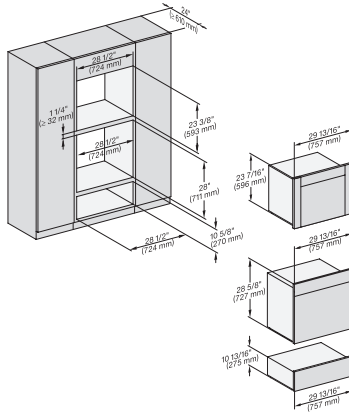

DGC6x6+EBA680B, H6x80BP, H6x80-2BP, DGC786x+EBA786B, H2880BP, H7x80BPX, Fitting Combi, Installation drawing, Proud, NA

H6x80BP, (H6x00BM, DGC6x00-1)+EBA680B, H6x80-2BP, DGC7x4x+EBA784B, H2880BP, H7x80BPX, Fitting Combi, Installation drawing, Proud, NA

H6x80BP, H6x70BM, H6x80-2BP, DGC7x7x, H7x70BM, H2x80BP, H7x80BP(X), Fitting Combi, Installation drawing, Proud, NA

H 2880 BP

Horno de 30 pulgadas de ancho
diseño fácilmente combinable, con pirólisis.

H6x80BP, ESW6x80, H6x80-2BP, H2x80BP,
H7x80BPX, ESW7x80, Fitting Combi, Installation
drawing, Proud, NA