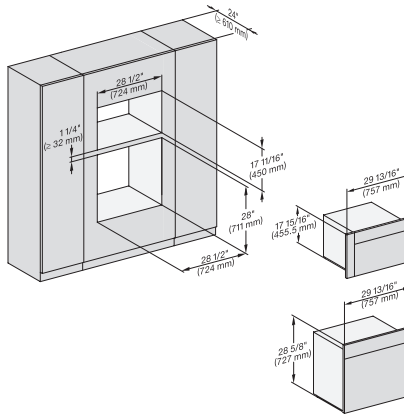

H 6x80 BP, H 6x80-2BP, NA7000 Fitting Combi side by
side without wall, Installation drawing, Proud, NA

H6x80BP, H6x70BM, ESW6x85, H6x80-2BP, NA7000,
Fitting Combi side by side without wall, Installation
drawing, Proud, NA

H 2880 BP

Horno de 30 pulgadas de ancho
diseño fácilmente combinable, con pirólisis.

DGC 6x6x (AM) + EBA 6808, H 6x80 BP, H 6x80-2BP, NA7000, Fitting Combi wide front, Installation drawing, Proud, NA

H6x80BP, (H6x00BM, DGC6x00-1) + EBA6808, H6x80-2BP, NA7000, Fitting Combi wide front, Installation drawing, Proud