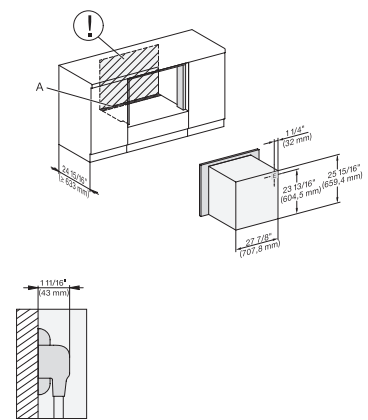

H 2880 BP

Horno de 30 pulgadas de ancho
diseño fácilmente combinable, con pirólisis.

H6x80(2)BP, H6x70BM, ESW6x85, H2x80BP, H7x80BP, Installation Combi wide front side by side, Installation drawing, Proud

H2x80BP, side view, 30 Zoll, Proud, Discovery

installation 30 inch Proud Discovery, installation drawing, NA

installation 30 inch Proud build-under Discovery, installation drawing, NA

installation 30 inch Proud wide front Discovery, installation drawing, NA

installation 30 inch Flush inset discovery, installation drawing, NA

installation 30 inch Flush inset built-under Discovery, installation drawing, NA

H 2880 BP

Horno de 30 pulgadas de ancho
diseño fácilmente combinable, con pirólisis.