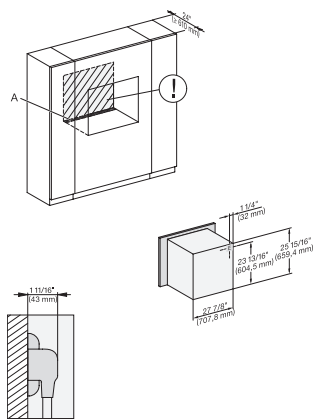

H 2880 BP

Horno de 30 pulgadas de ancho
diseño fácilmente combinable, con pirólisis.

H6x80(2)BP, H6x70BM, ESW6x85, H2x80BP, H7x80BP, Installation Combi wide front side by side, Installation drawing, Proud

H6x80BP, H6x80-2BP, H2x80BP, H7x80BP, Installation Combi wide front side by side without wall, Installation drawing

H6x80 BP, H6x70BM, ESW6x85, H6x80-2BP, NA7000, Installation Combi w. front side by side without wall, drawing, Proud, NA

H2x80BP, side view, 30 Zoll, Proud, Discovery

installation 30 inch Proud Discovery, installation drawing, NA

installation 30 inch Proud build-under Discovery, installation drawing, NA

installation 30 inch Proud wide front Discovery, installation drawing, NA

installation 30 inch Flush inset discovery, installation drawing, NA

installation 30 inch Flush inset built-under Discovery, installation drawing, NA

H 2880 BP

Horno de 30 pulgadas de ancho
diseño fácilmente combinable, con pirólisis.