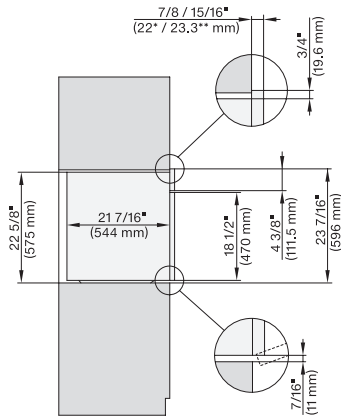

H 2880 BP

Horno de 30 pulgadas de ancho
diseño fácilmente combinable, con pirólisis.

H6x80(2)BP, H6x70BM, ESW6x85, H2x80BP, H7x80BP, Installation Combi wide front side by side, Installation drawing, Proud

H2x80BP, side view, 30 Zoll, Proud, Discovery

installation 30 inch Proud Discovery, installation drawing, NA

installation 30 inch Proud build-under Discovery, installation drawing, NA

installation 30 inch Proud wide front Discovery, installation drawing, NA