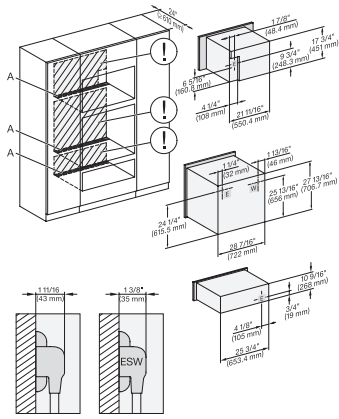

DGC7x8x(X), H2x80BP, H7x8xBP(X), ESW7x80, side view, 30 Zoll, Proud, combi, XXL, 650

DGC7x4x+EBA7848, H2880BP, H7x8xBP(X), Installation, 30 Zoll, Proud, combi, 650

DGC786x+EBA7868, H2880BP, H7x8xBP(X), Installation, 30 Zoll Proud, combi, XXL, 650

H 2880 BP

Horno de 30 pulgadas de ancho
diseño fácilmente combinable, con pirólisis.

DGC7x4x+EBA7848, H2880BP, H7x6xBP(X), ESW7x80, Installation, 30 Zoll, Proud, combi, XL, 650

DGC786x+EBA7868, H7x8xBP, ESW7x80, Installation, 30 Zoll, Proud, combi, XXL, 650