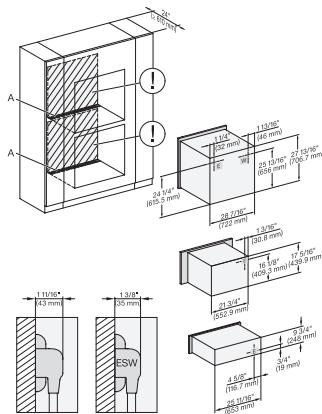

H 6x80 BP, H 6x00 BM + EBA 6808, ESW 6x85, H 6x80-2BP, NA7000, Installation Combi wide front, Installation drawing, Proud, NA