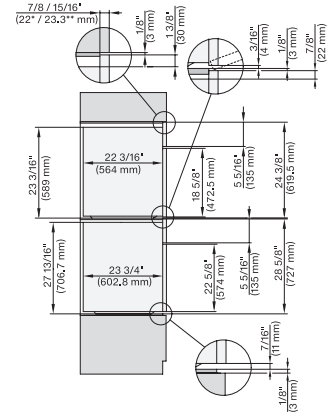

H 2880 BP

Horno de 30 pulgadas de ancho
diseño fácilmente combinable, con pirólisis.

H6x80(2)BP, H6x70BM, ESW6x85, H2x80BP, H7x80BP, Installation Combi wide front side by side, Installation drawing, Proud

H2x80BP, side view, 30 Zoll, Proud, Discovery

installation 30 inch Proud Discovery, installation drawing, NA

installation 30 inch Proud build-under Discovery, installation drawing, NA

installation 30 inch Proud wide front Discovery, installation drawing, NA

installation 30 inch Flush inset discovery, installation drawing, NA

installation 30 inch Flush inset built-under Discovery, installation drawing, NA

H 2880 BP

Horno de 30 pulgadas de ancho
diseño fácilmente combinable, con pirólisis.

installation 30 inch Flush inset built-under wide front discovery, installation drawing, NA

DGC7x7x(X), H7x8x(X)BP, side view, 30 Zoll, Flush inset, combi, XL, 650

DGC7x8x, H2x80BP, H7x8xBP(X), side view, 30 Zoll, Flush inset, combi, XXL 650