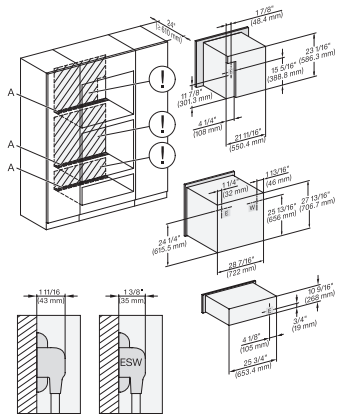

DGC7x8x(X), H2x80BP, H7x8xBP(X), ESW7x80, side view, 30 Zoll, Proud, combi, XXL, 650

DGC7x4x+EBA7848, H2880BP, H7x8xBP(X), Installation, 30 Zoll, Proud, combi, 650

DGC786x+EBA7868, H2880BP, H7x8xBP(X), Installation, 30 Zoll Proud, combi, XXL, 650

H 2880 BP

Horno de 30 pulgadas de ancho
diseño fácilmente combinable, con pirólisis.

DGC7x4x+EBA7848, H2880BP, H7x6xBP(X), ESW7x80, Installation, 30 Zoll, Proud, combi, XL, 650

DGC786x+EBA7868, H7x8xBP, ESW7x80, Installation, 30 Zoll, Proud, combi, XXL, 650