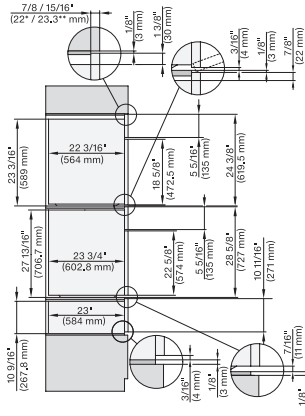

H2x80BP, side view, 30 Zoll, Proud, Discovery

installation 30 inch Proud Discovery, installation drawing, NA

installation 30 inch Proud build-under Discovery, installation drawing, NA

installation 30 inch Proud wide front Discovery, installation drawing, NA

installation 30 inch Flush inset discovery, installation drawing, NA

installation 30 inch Flush inset built-under Discovery, installation drawing, NA

H 2880 BP

Horno de 30 pulgadas de ancho
diseño fácilmente combinable, con pirólisis.

installation 30 inch Flush inset built-under wide front discovery, installation drawing, NA

DGC7x7x(X), H7x8x(X)BP, side view, 30 Zoll, Flush inset, combi, XL, 650

DGC7x8x, H2x80BP, H7x8xBP(X), side view, 30 Zoll, Flush inset, combi, XXL 650

DGC7x8x(X), H2x80BP, H7x8xBP, ESW7x80, side view, 30 Zoll, Flush inset, combi, XXL, 650, ESW30

DGC7xxx, H2x80BP, H7x8xBP(X), side view, 30 Zoll, Proud, combi, XL, 650

DGC7x8x, H2x80BP, H7x8xBP(X), side view, 30 Zoll, Proud, combi, XXL 650