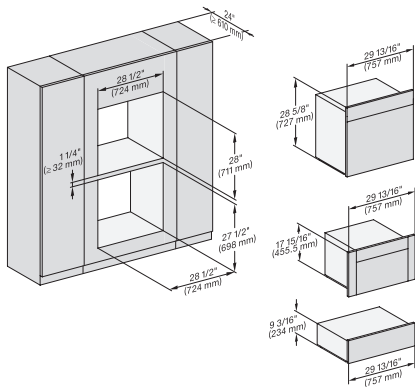

DGC 6x6x (AM) + EBA 6808, H 6x80 BP, H 6x80-2BP, NA7000, Fitting Combi wide front, Installation drawing, Proud, NA

H 6x80 BP, H 6x00 BM + EBA 6808, ESW 6x85, DGC6x00 + EBA6808, H6x80-2BP, NA7000, Fitting Combi w. front, drawing, Proud