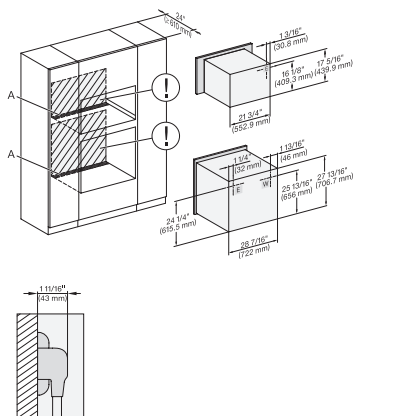

H6x80(-)2BP, H6x00BM + EBA6808, H7x40BM, H2880BP, H7x80BP(X), Installation Combi, Installation drawing, Proud, NA