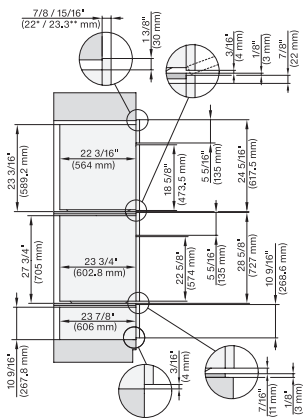

H 2880 BP

Horno de 30 pulgadas de ancho
diseño fácilmente combinable, con pirólisis.

H6x80(2)BP, H6x70BM, ESW6x85, H2x80BP, H7x80BP, Installation Combi wide front side by side, Installation drawing, Proud

installation 30 inch Flush inset discovery, installation drawing, NA

installation 30 inch Flush inset built-under Discovery, installation drawing, NA

H 2880 BP

Horno de 30 pulgadas de ancho
diseño fácilmente combinable, con pirólisis.

installation 30 inch Flush inset built-under wide front discovery, installation drawing, NA

DGC7x7x(X), H7x8x(X)BP, side view, 30 Zoll, Flush inset, combi, XL, 650

DGC7x8x, H2x80BP, H7x8xBP(X), side view, 30 Zoll, Flush inset, combi, XXL 650

DGC7x8x(X), H2x80BP, H7x8xBP, ESW7x80, side view, 30 Zoll, Flush inset, combi, XXL, 650, ESW30

DGC7xxx, H2x80BP, H7x8xBP(X), side view, 30 Zoll, Proud, combi, XL, 650

DGC7x8x, H2x80BP, H7x8xBP(X), side view, 30 Zoll, Proud, combi, XXL 650