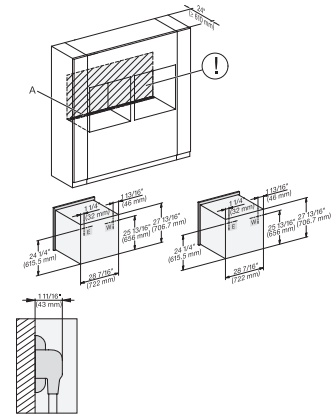

H 6x80 BP, H 6x80-2BP, H2x80BP, H7x80BP, Installation Combi, side by side, Installation drawing, Proud, NA