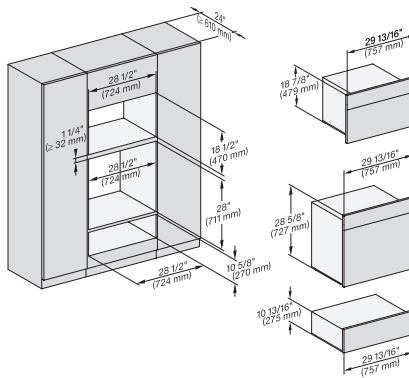

H 6x80 BP, H 6x70 BM, ESW 6x80, H 6x80-2BP,
NA7000 Fitting Combi, Installation drawing, Proud, NA