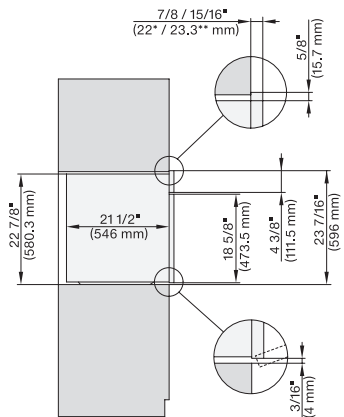

H 7660 BP AM

Horno con una anchura de 24"

Diseño fácilmente combinable, con sonda térmica y BrillantLight.

H 6x60 B(P) + EBA 6808, H 7xxx (EBA 7808) side view, installation drawing, Flush inset, NA

H 6x60 B(P) + EBA 6808, H 7xxx, EBA 7868 side view built-under, installation drawing, Flush inset, NA

H 6x60 B(P) + EBA 6808, H 7x6xBP(+EBA7868), installation, installation drawing, Flush inset, NA

H 6x60 B(P) + EBA 6808, H 7x6xBP+EBA7868, installation built-under, installation drawing, Flush inset, NA

H 6x60 B(P) + EBA 6808, H 7x6xBP(+EBA7868), wide front installation, installation drawing, Flush inset, NA

H 6x60/7x6x B(P) + EBA 6808/7868., installation of built-under with wide front, installation drawing, Flush inset, NA