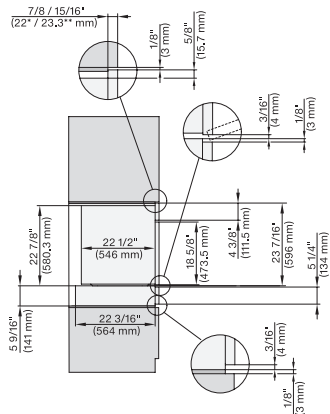

installation Flush inset 650S, installation drawing, NA

H7x6xBP, Einbau, Flush inset, built-under

H 7660 BP AM

Horno con una anchura de 24"

Diseño fácilmente combinable, con sonda térmica y BrillantLight.

installation Flush inset breite Front 650S, installation drawing, NA

H7x6xBP, EVS7010, Einbau, Flush inset, built-under, beite Front, 650S

DGC786x(+EBA7848), H7x6xBP(+EBA7848), side view, 30 Zoll, Flush inset, combi, XXL, 650S

H7x6xBP+EBA7848, ESW7x10, EVS7010, side view, 30 Zoll, Flush inset, combi, 650S, ESW

DGC786x, H7x6xBP, Einbau, 30 Zoll, Flush inset, combi, XXL 650S

DGC7x4x, H7x40BM, H7x6xBP, Einbau, 30 Zoll Flush inset, combi, 650S, 450S