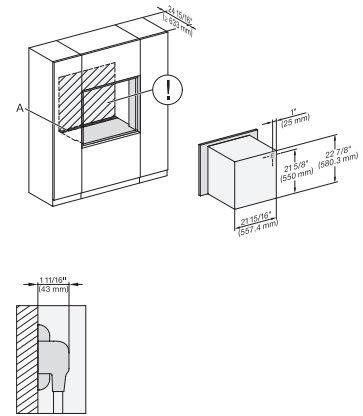

H 7660 BP AM

Horno con una anchura de 24"

Diseño fácilmente combinable, con sonda térmica y BrillantLight.

H 6x60 B(P) + EBA 6808, H 7xxx (EBA 7808) side view, installation drawing, Flush inset, NA

H 6x60 B(P) + EBA 6808, H 7xxx, EBA 7868 side view built-under, installation drawing, Flush inset, NA

H 6x60 B(P) + EBA 6808, H 7x6xBP(+EBA7868), installation, installation drawing, Flush inset, NA

H 6x60 B(P) + EBA 6808, H 7x6xBP+EBA7868, installation built-under, installation drawing, Flush inset, NA