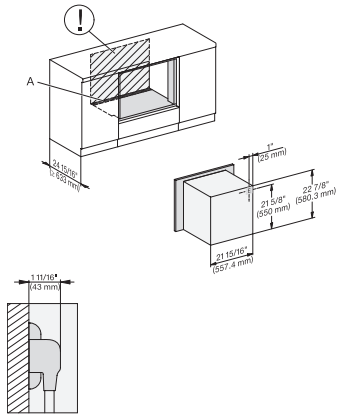

H 7660 BP AM

Horno con una anchura de 24"

Diseño fácilmente combinable, con sonda térmica y BrillantLight.

H 6x60 B(P) + EBA 6808, H 7xxx (EBA 7808) side view, installation drawing, Flush inset, NA

H 6x60 B(P) + EBA 6808, H 7xxx, EBA 7868 side view built-under, installation drawing, Flush inset, NA

H 6x60 B(P) + EBA 6808, H 7x6xBP(+EBA7868), installation, installation drawing, Flush inset, NA

H 6x60 B(P) + EBA 6808, H 7x6xBP+EBA7868, installation built-under, installation drawing, Flush inset, NA