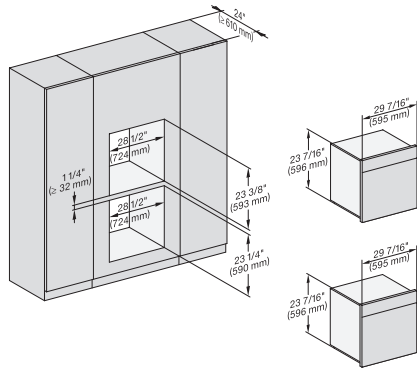

H 7660 BP AM

Horno con una anchura de 24"

Diseño fácilmente combinable, con sonda térmica y BrilliantLight.

DGC786x, H7x6xBP, Einbau, 30 Zoll, Proud, combi, wide front, XXL