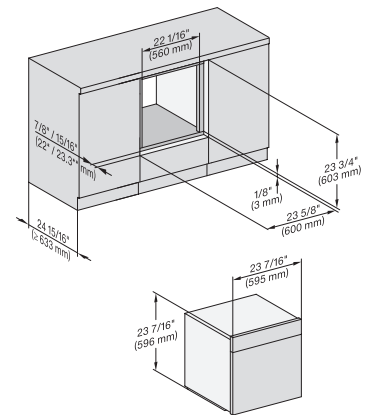

H7x6xBP, Einbau, Flush inset, built-under