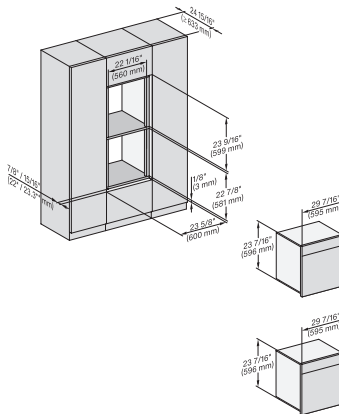

installation Flush inset breite Front 650S, installation drawing, NA

H7x6xBP, EVS7010, Einbau, Flush inset, built-under, beite Front, 650S

DGC786x(+EBA7848), H7x6xBP(+EBA7848), side view, 30 Zoll, Flush inset, combi, XXL, 650S

H7x6xBP+EBA7848, ESW7x10, EVS7010, side view, 30 Zoll, Flush inset, combi, 650S, ESW

DGC786x, H7x6xBP, Einbau, 30 Zoll, Flush inset, combi, XXL 650S

DGC7x4x, H7x40BM, H7x6xBP, Einbau, 30 Zoll Flush inset, combi, 650S, 450S