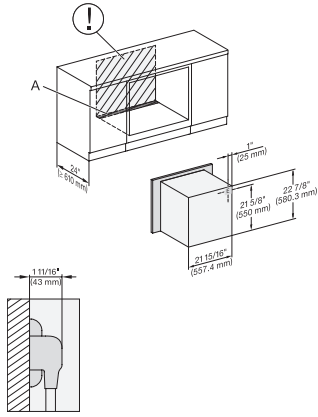

H 7660 BP AM

Horno con una anchura de 24"

Diseño fácilmente combinable, con sonda térmica y BrillantLight.

H 6x60 B(P) + EBA 6808, H7x6x(EBA7868) installation built-under, installation drawing, Proud, NA