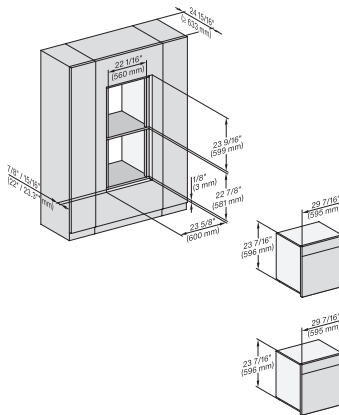

DGC786x, H7x6xBP, Einbau, 30 Zoll, Flush inset, combi, wide front, XXL, 650S