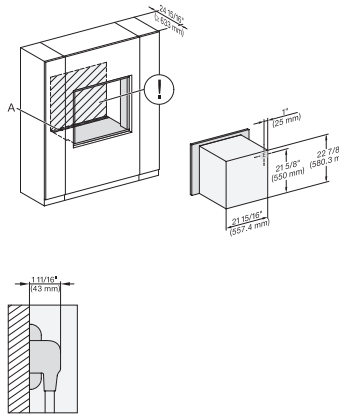

H 7660 BP AM

Horno con una anchura de 24"

Diseño fácilmente combinable, con sonda térmica y BrillantLight.

H 6x60 B(P) + EBA 6808, H 7xxx (EBA 7808) side view, installation drawing, Flush inset, NA

H 6x60 B(P) + EBA 6808, H 7xxx, EBA 7868 side view built-under, installation drawing, Flush inset, NA

H 6x60 B(P) + EBA 6808, H 7x6xBP(+EBA7868), installation, installation drawing, Flush inset, NA

H 6x60 B(P) + EBA 6808, H 7x6xBP+EBA7868, installation built-under, installation drawing, Flush inset, NA