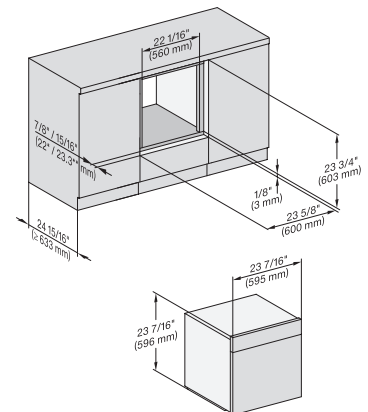

H7x6xBP, Einbau, Flush inset, built-under