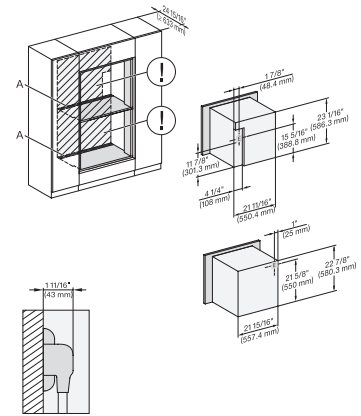

H 7660 BP AM

Horno con una anchura de 24"

Diseño fácilmente combinable, con sonda térmica y BrillantLight.

H7x6x+EBA7868, ESW7x10, EVS7010, Einbau, 30 Zoll, Flush inset, wide front, 650S

DGC7x4x(+EBA7848), H7x6xBP(+EBA7848), Installation, 30 Zoll, Flush inset, combi, XL, 650S

DGC786x+EBA7868, H7x6xBP(+EBA7848), Installation, 30 Zoll, Flush inset, combi, XXL, 650S

DGC7x4x(+EBA7848), H7x6x(+EBA7848), Installation, 30 Zoll, flush inset, combi, wide front, XL, 650S

DGC786x(+EBA7848), H7x6xBP(+EBA7848), Installation, 30 Zoll, Flush inset, combi, wide front, 650S, XXL