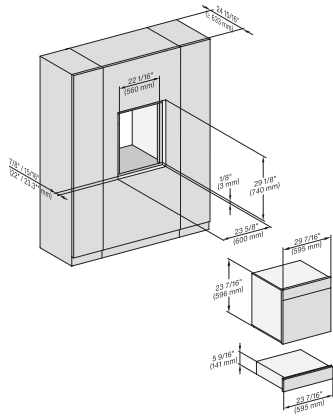

H7x6xBP+EBA7848, ESW7x10, EVS7010, Einbau, 30 Zoll, Flush inset, combi, 650S, ESW

DGC786x, H7x6xBP, Einbau, 30 Zoll, Flush inset, combi, wide front, XXL, 650S

DGC7xxx, H7x40BM, H7x6xBP, Einbau, 30 Zoll, Flush inset, combi, wide front, 650S, 450S

H 7660 BP AM

Horno con una anchura de 24"

Diseño fácilmente combinable, con sonda térmica y BrillantLight.

H7x6x+EBA7868, ESW7x10, EVS7010, Einbau, 30 Zoll, Flush inset, wide front, 650S

DGC7x4x(+EBA7848), H7x6xBP(+EBA7848), Installation, 30 Zoll, Flush inset, combi, XL, 650S