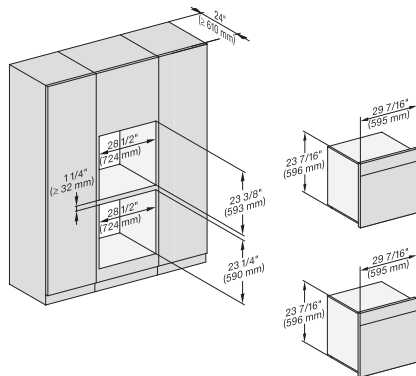

DGC786x, H7x6xBP, Einbau, 30 Zoll, Proud, combi, XXL, 650S