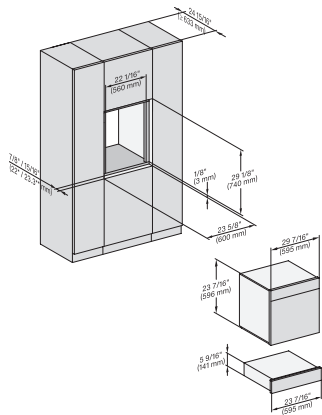

installation Flush inset breite Front 650S, installation drawing, NA

H7x6xBP, EVS7010, Einbau, Flush inset, built-under, beite Front, 650S

DGC786x(+EBA7848), H7x6xBP(+EBA7848), side view, 30 Zoll, Flush inset, combi, XXL, 650S

H7x6xBP+EBA7848, ESW7x10, EVS7010, side view, 30 Zoll, Flush inset, combi, 650S, ESW

DGC786x, H7x6xBP, Einbau, 30 Zoll, Flush inset, combi, XXL 650S

DGC7x4x, H7x40BM, H7x6xBP, Einbau, 30 Zoll Flush inset, combi, 650S, 450S