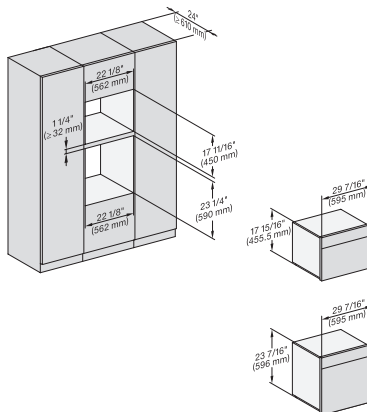

DGC7xxx, H7x4xBM, H7x6xBP, Einbau, 30 Zoll, Proud, combi, 650S, 450S