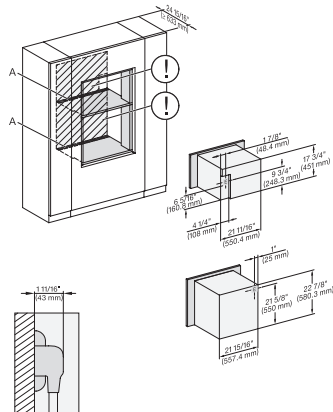

H 7660 BP AM

Horno con una anchura de 24"

Diseño fácilmente combinable, con sonda térmica y BrillantLight.

H7x6x+EBA7868, ESW7x10, EVS7010, Einbau, 30 Zoll, Flush inset, wide front, 650S

DGC7x4x(+EBA7848), H7x6xBP(+EBA7848), Installation, 30 Zoll, Flush inset, combi, XL, 650S

DGC786x+EBA7868, H7x6xBP(+EBA7848), Installation, 30 Zoll, Flush inset, combi, XXL, 650S

DGC7x4x(+EBA7848), H7x6x(+EBA7848), Installation, 30 Zoll, flush inset, combi, wide front, XL, 650S

DGC786x(+EBA7848), H7x6xBP(+EBA7848), Installation, 30 Zoll, Flush inset, combi, wide front, 650S, XXL