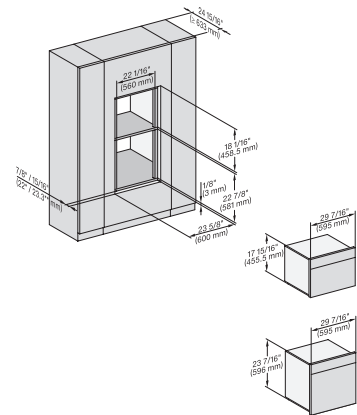

H7x6xBP+EBA7848, ESW7x10, EVS7010, side view, 30 Zoll, Flush inset, combi, 650S, ESW

DGC786x, H7x6xBP, Einbau, 30 Zoll, Flush inset, combi, XXL 650S

DGC7x4x, H7x40BM, H7x6xBP, Einbau, 30 Zoll Flush inset, combi, 650S, 450S

H7x6xBP+EBA7848, ESW7x10, EVS7010, Einbau, 30 Zoll, Flush inset, combi, 650S, ESW

DGC786x, H7x6xBP, Einbau, 30 Zoll, Flush inset, combi, wide front, XXL, 650S

DGC7xxx, H7x40BM, H7x6xBP, Einbau, 30 Zoll, Flush inset, combi, wide front, 650S, 450S