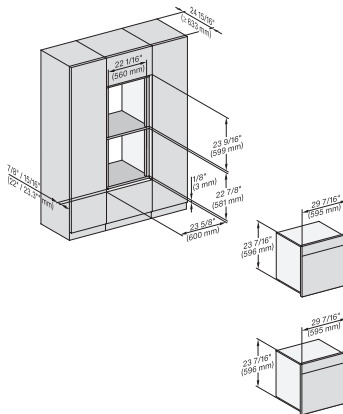

installation Flush inset breite Front 650S, installation drawing, NA

H7x6xBP, EVS7010, Einbau, Flush inset, built-under, beite Front, 650S

DGC786x(+EBA7848), H7x6xBP(+EBA7848), side view, 30 Zoll, Flush inset, combi, XXL, 650S

H7x6xBP+EBA7848, ESW7x10, EVS7010, side view, 30 Zoll, Flush inset, combi, 650S, ESW

DGC786x, H7x6xBP, Einbau, 30 Zoll, Flush inset, combi, XXL 650S

DGC7x4x, H7x40BM, H7x6xBP, Einbau, 30 Zoll Flush inset, combi, 650S, 450S