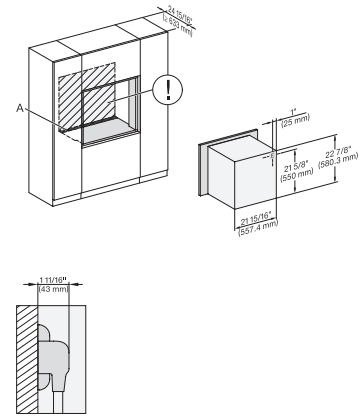

H 7660 BP AM

Horno con una anchura de 24"

Diseño fácilmente combinable, con sonda térmica y BrillantLight.

H 6x60 B(P) + EBA 6808, H 7xxx (EBA 7808) side view, installation drawing, Flush inset, NA

H 6x60 B(P) + EBA 6808, H 7xxx, EBA 7868 side view built-under, installation drawing, Flush inset, NA

H 6x60 B(P) + EBA 6808, H 7x6xBP(+EBA7868), installation, installation drawing, Flush inset, NA

H 6x60 B(P) + EBA 6808, H 7x6xBP(+EBA7868), installation built-under, installation drawing, Flush inset, NA