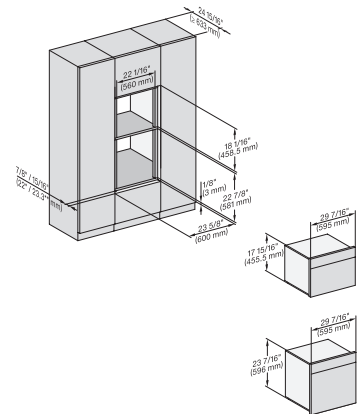

installation Flush inset breite Front 650S, installation drawing, NA

H7x6xBP, EVS7010, Einbau, Flush inset, built-under, beite Front, 650S

DGC786x(+EBA7848), H7x6xBP(+EBA7848), side view, 30 Zoll, Flush inset, combi, XXL, 650S

H7x6xBP+EBA7848, ESW7x10, EVS7010, side view, 30 Zoll, Flush inset, combi, 650S, ESW

DGC786x, H7x6xBP, Einbau, 30 Zoll, Flush inset, combi, XXL 650S

DGC7x4x, H7x40BM, H7x6xBP, Einbau, 30 Zoll Flush inset, combi, 650S, 450S