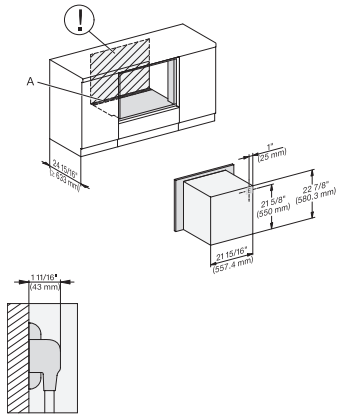

H 7660 BP AM

Horno con una anchura de 24"

Diseño fácilmente combinable, con sonda térmica y BrillantLight.

H 6x60 B(P) + EBA 6808, H 7xxx (EBA 7808) side view, installation drawing, Flush inset, NA

H 6x60 B(P) + EBA 6808, H 7xxx, EBA 7868 side view built-under, installation drawing, Flush inset, NA

H 6x60 B(P) + EBA 6808, H 7x6xBP(+EBA7868), installation, installation drawing, Flush inset, NA

H 6x60 B(P) + EBA 6808, H 7x6xBP(+EBA7868), installation built-under, installation drawing, Flush inset, NA