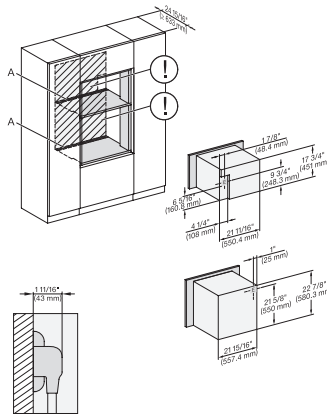

H7x6xBP+EBA7848, ESW7x10, EVS7010, side view, 30 Zoll, Flush inset, combi, 650S, ESW

DGC786x, H7x6xBP, Einbau, 30 Zoll, Flush inset, combi, XXL 650S

DGC7x4x, H7x40BM, H7x6xBP, Einbau, 30 Zoll Flush inset, combi, 650S, 450S

H7x6xBP+EBA7848, ESW7x10, EVS7010, Einbau, 30 Zoll, Flush inset, combi, 650S, ESW

DGC786x, H7x6xBP, Einbau, 30 Zoll, Flush inset, combi, wide front, XXL, 650S

DGC7xxx, H7x40BM, H7x6xBP, Einbau, 30 Zoll, Flush inset, combi, wide front, 650S, 450S

H 7660 BP AM

Horno con una anchura de 24"

Diseño fácilmente combinable, con sonda térmica y BrillantLight.

H7x6x+EBA7868, ESW7x10, EVS7010, Einbau, 30 Zoll, Flush inset, wide front, 650S

DGC7x4x(+EBA7848), H7x6xBP(+EBA7848), Installation, 30 Zoll, Flush inset, combi, XL, 650S