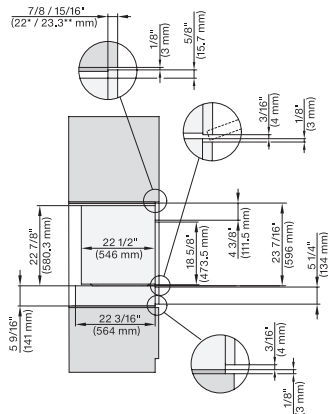

installation Flush inset 650S, installation drawing, NA

H7x6xBP, Einbau, Flush inset, built-under

H 7660 BP AM

Horno con una anchura de 24"

Diseño fácilmente combinable, con sonda térmica y BrillantLight.

installation Flush inset breite Front 650S, installation drawing, NA

H7x6xBP, EVS7010, Einbau, Flush inset, built-under, beite Front, 650S

DGC786x(+EBA7848), H7x6xBP(+EBA7848), side view, 30 Zoll, Flush inset, combi, XXL, 650S

H7x6xBP+EBA7848, ESW7x10, EVS7010, side view, 30 Zoll, Flush inset, combi, 650S, ESW

DGC786x, H7x6xBP, Einbau, 30 Zoll, Flush inset, combi, XXL 650S

DGC7x4x, H7x40BM, H7x6xBP, Einbau, 30 Zoll Flush inset, combi, 650S, 450S