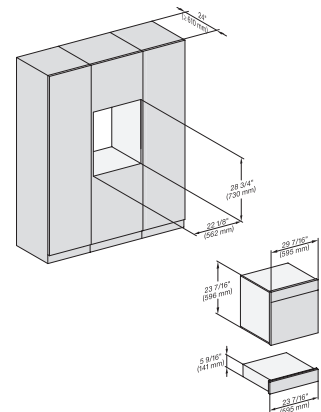

H7x6xBP+EBA7848, ESW7x10, EVS7010, Einbau, 30 Zoll, Proud, combi, 650S