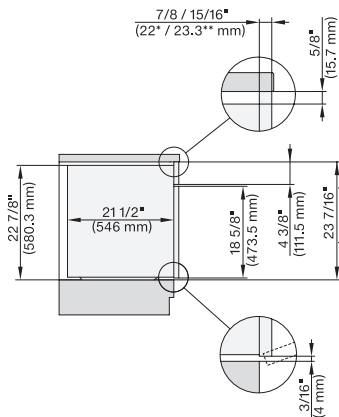

H 6x60 B(P) + EBA 6808, H 7x6xBP (+EBA7868) side view built-under, installation drawing, Proud, NA