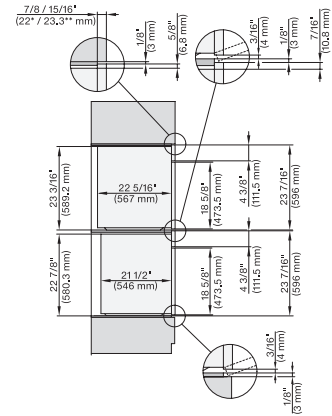

installation Flush inset 650S, installation drawing, NA

H7x6xBP, Einbau, Flush inset, built-under

H 7660 BP AM

Horno con una anchura de 24"

Diseño fácilmente combinable, con sonda térmica y BrillantLight.

installation Flush inset breite Front 650S, installation drawing, NA

H7x6xBP, EVS7010, Einbau, Flush inset, built-under, beite Front, 650S

DGC786x(+EBA7848), H7x6xBP(+EBA7848), side view, 30 Zoll, Flush inset, combi, XXL, 650S

H7x6xBP+EBA7848, ESW7x10, EVS7010, side view, 30 Zoll, Flush inset, combi, 650S, ESW

DGC786x, H7x6xBP, Einbau, 30 Zoll, Flush inset, combi, XXL 650S

DGC7x4x, H7x40BM, H7x6xBP, Einbau, 30 Zoll Flush inset, combi, 650S, 450S