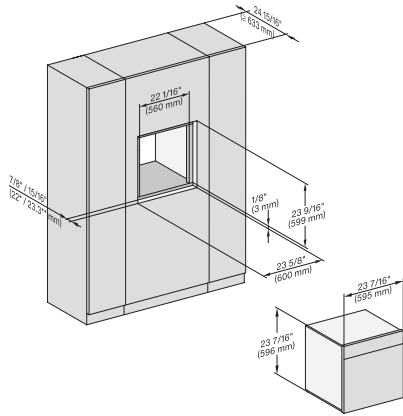

installation Flush inset 650S, installation drawing, NA

H7x6xBP, Einbau, Flush inset, built-under

H 7660 BP AM

Horno con una anchura de 24"

Diseño fácilmente combinable, con sonda térmica y BrillantLight.

installation Flush inset breite Front 650S, installation drawing, NA

H7x6xBP, EVS7010, Einbau, Flush inset, built-under, beite Front, 650S

DGC786x(+EBA7848), H7x6xBP(+EBA7848), side view, 30 Zoll, Flush inset, combi, XXL, 650S