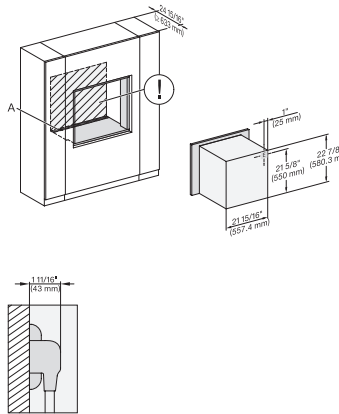

H 7660 BP AM

Horno con una anchura de 24"

Diseño fácilmente combinable, con sonda térmica y BrillantLight.

H 6x60 B(P) + EBA 6808, H 7xxx (EBA 7808) side view, installation drawing, Flush inset, NA

H 6x60 B(P) + EBA 6808, H 7xxx, EBA 7868 side view built-under, installation drawing, Flush inset, NA

H 6x60 B(P) + EBA 6808, H 7x6xBP(+EBA7868), installation, installation drawing, Flush inset, NA

H 6x60 B(P) + EBA 6808, H 7x6xBP(+EBA7868), installation built-under, installation drawing, Flush inset, NA