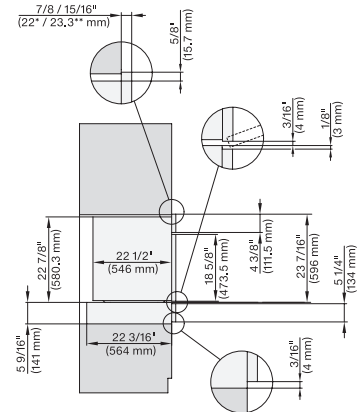

H 7660 BP AM

Horno con una anchura de 24"

Diseño fácilmente combinable, con sonda térmica y BrillantLight.

H7x6x+EBA7868, ESW7x10, EVS7010, Einbau, 30 Zoll, Flush inset, wide front, 650S

DGC7x4x(+EBA7848), H7x6xBP(+EBA7848), Installation, 30 Zoll, Flush inset, combi, XL, 650S

DGC786x+EBA7868, H7x6xBP(+EBA7848), Installation, 30 Zoll, Flush inset, combi, XXL, 650S

DGC7x4x(+EBA7848), H7x6x(+EBA7848), Installation, 30 Zoll, flush inset, combi, wide front, XL, 650S

DGC786x(+EBA7848), H7x6xBP(+EBA7848), Installation, 30 Zoll, Flush inset, combi, wide front, 650S, XXL