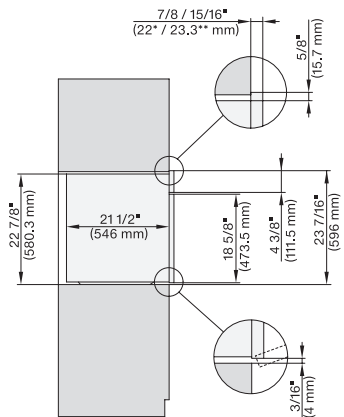

H 7660 BP AM

Horno con una anchura de 24"

Diseño fácilmente combinable, con sonda térmica y BrillantLight.

H 6x60 B(P) + EBA 6808, H 7xxx (EBA 7808) side view, installation drawing, Flush inset, NA

H 6x60 B(P) + EBA 6808, H 7xxx, EBA 7868 side view built-under, installation drawing, Flush inset, NA

H 6x60 B(P) + EBA 6808, H 7x6xBP(+EBA7868), installation, installation drawing, Flush inset, NA

H 6x60 B(P) + EBA 6808, H 7x6xBP(+EBA7868), installation built-under, installation drawing, Flush inset, NA

H 6x60 B(P) + EBA 6808, H 7x6xBP(+EBA7868), wide front installation, installation drawing, Flush inset, NA

H 6x60/7x6x B(P) + EBA 6808/7868., installation of built-under with wide front, installation drawing, Flush inset, NA