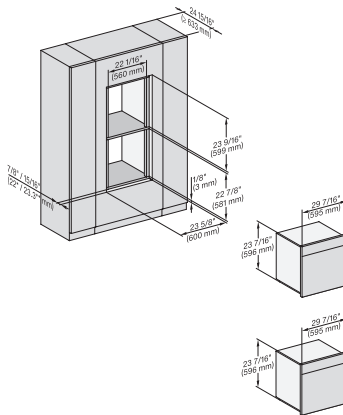

DGC786x, H7x6xBP, Einbau, 30 Zoll, Flush inset, combi, wide front, XXL, 650S