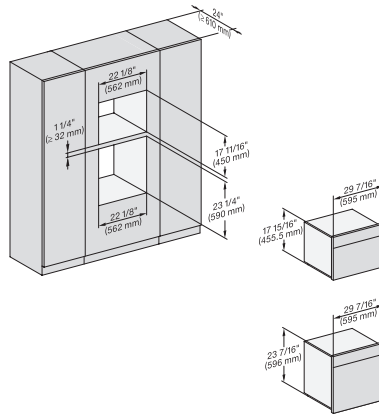

DGC7x4x, H7x40Bm, H7x6xBP, Einbau, 30 Zoll, Proud, combi, wide front, 650S, 450S