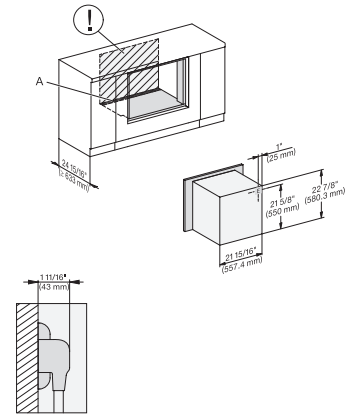

H 6x60/7x6x B(P) + EBA 6808/7868., installation of built-under with wide front, installation drawing, Flush inset, NA