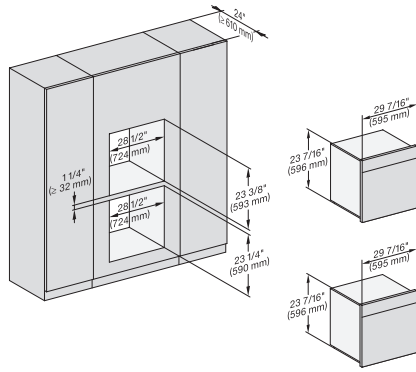

H 7660 BP AM

Horno con una anchura de 24"

Diseño fácilmente combinable, con sonda térmica y BrillantLight.

DGC786x, H7x6xBP, Einbau, 30 Zoll, Proud, combi, wide front, XXL