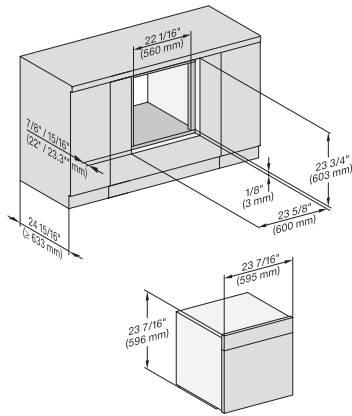

installation Flush inset 650S, installation drawing, NA

H7x6xBP, Einbau, Flush inset, built-under

H 7660 BP AM

Horno con una anchura de 24"

Diseño fácilmente combinable, con sonda térmica y BrillantLight.

installation Flush inset breite Front 650S, installation drawing, NA

H7x6xBP, EVS7010, Einbau, Flush inset, built-under, beite Front, 650S

DGC786x(+EBA7848), H7x6xBP(+EBA7848), side view, 30 Zoll, Flush inset, combi, XXL, 650S

H7x6xBP+EBA7848, ESW7x10, EVS7010, side view, 30 Zoll, Flush inset, combi, 650S, ESW

DGC786x, H7x6xBP, Einbau, 30 Zoll, Flush inset, combi, XXL 650S

DGC7x4x, H7x40BM, H7x6xBP, Einbau, 30 Zoll Flush inset, combi, 650S, 450S