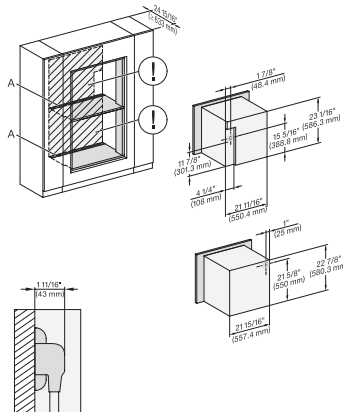

H 7660 BP AM

Horno con una anchura de 24"

Diseño fácilmente combinable, con sonda térmica y BrillantLight.

H7x6x+EBA7868, ESW7x10, EVS7010, Einbau, 30 Zoll, Flush inset, wide front, 650S

DGC7x4x(+EBA7848), H7x6xBP(+EBA7848), Installation, 30 Zoll, Flush inset, combi, XL, 650S

DGC786x+EBA7868, H7x6xBP(+EBA7848), Installation, 30 Zoll, Flush inset, combi, XXL, 650S

DGC7x4x(+EBA7848), H7x6x(+EBA7848), Installation, 30 Zoll, flush inset, combi, wide front, XL, 650S

DGC786x(+EBA7848), H7x6xBP(+EBA7848), Installation, 30 Zoll, Flush inset, combi, wide front, 650S, XXL