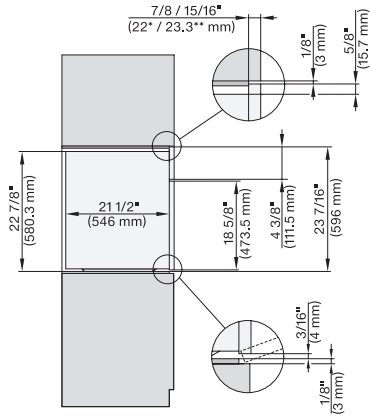

H 7660 BP AM

Horno con una anchura de 24"

Diseño fácilmente combinable, con sonda térmica y BrillantLight.

H 6x60 B(P) + EBA 6808, H 7xxx (EBA 7808) side view, installation drawing, Flush inset, NA

H 6x60 B(P) + EBA 6808, H 7xxx, EBA 7868 side view built-under, installation drawing, Flush inset, NA

H 6x60 B(P) + EBA 6808, H 7x6xBP(+EBA7868), installation, installation drawing, Flush inset, NA

H 6x60 B(P) + EBA 6808, H 7x6xBP(+EBA7868), installation built-under, installation drawing, Flush inset, NA