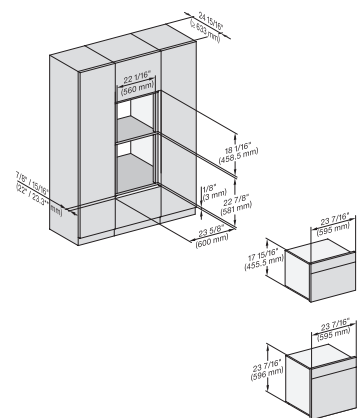

Installation Flush inset, combi, 650S, 450S