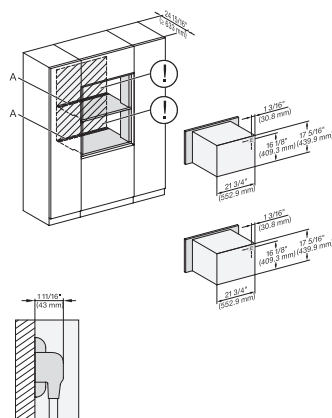

side view 30 inch Proud 450S, installation drawing, NA

installation 30 inch Proud 450S, installation drawing, NA

DGC 6x00-1 + EBA 6808, H 6x00 BM + EBA 6808, DGC7xxx, H7xxx, EBA7848 Combi, Installation drawing, Flush inset, NA

H 6x00 BM + EBA 6808, H7xxx, EBA7848 Combi, Installation drawing, Flush inset, NA

H 6560 B + EBA 6808, H 6x60 BP + EBA 6808, H 6x00 BM + EBA 6808, H7xxx, EBA 78x8 Combi, Install drawing, Flush inset, NA