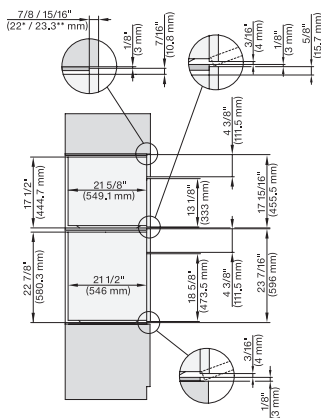

## H 7840 BM AM

Horno compacto con microondas y una anchura de 24"

Diseño fácilmente combinable, con programas Automáticos y sonda térmica.

side view 30 inch Flush inset 450S, installation drawing, NA

installation 30 inch Flush inset 450S, installation drawing, NA

side view 30 inch Proud 450S, installation drawing, NA

installation 30 inch Proud 450S, installation drawing, NA

DGC 6x00-1 + EBA 6808, H 6x00 BM + EBA 6808, DGC7xxx, H7xxx, EBA7848 Combi, Installation drawing, Flush inset, NA

H 6x00 BM + EBA 6808, H7xxx, EBA7848 Combi, Installation drawing, Flush inset, NA

H 6560 B + EBA 6808, H 6x60 BP + EBA 6808, H 6x00 BM + EBA 6808, H7xxx, EBA 78x8 Combi, Install drawing, Flush inset, NA