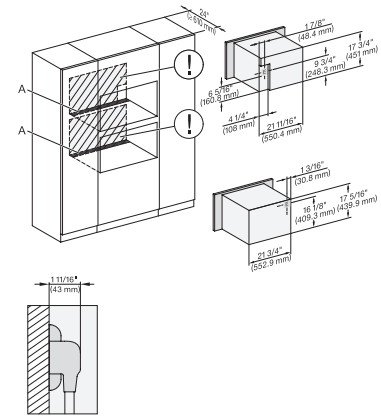

## H 7840 BM AM

Horno compacto con microondas y una anchura de 24''

Diseño fácilmente combinable, con programas Automáticos y sonda térmica.

DGC7xxx+EBA7848, H7x40BM (+EBA7848),  
Installation, 30 Zoll, Flushinset, combi, XL, 450S

side view, Proud, combi, 450S ESW

Installation Proud, combi, 450S

Installation Proud, combi, 450S ESW

Installation Proud, combi, 650S, 450S

DGC7x4x(+EBA7848), H7x40BM(+EBA7848),  
Installation, 30 Zoll, Proud, combi, XL, 450S