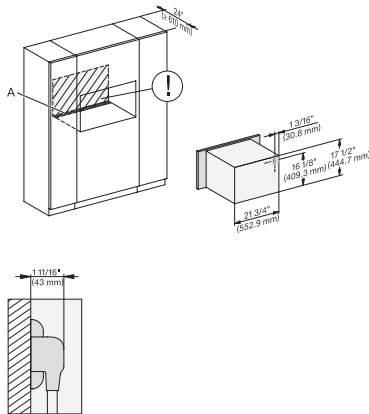

## H 7840 BM AM

Horno compacto con microondas y una anchura de 24"

Diseño fácilmente combinable, con programas Automáticos y sonda térmica.

side view 30 inch Flush inset 450S, installation drawing, NA

installation 30 inch Flush inset 450S, installation drawing, NA

side view 30 inch Proud 450S, installation drawing, NA

installation 30 inch Proud 450S, installation drawing, NA

DGC 6x00-1 + EBA 6808, H 6x00 BM + EBA 6808, DGC7xxx, H7xxx, EBA7848 Combi, Installation drawing, Flush inset, NA