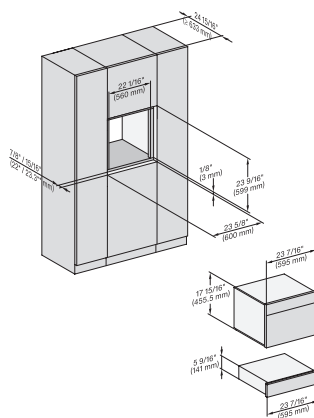

Einbau, Flush inset, combi, 450S, ESW