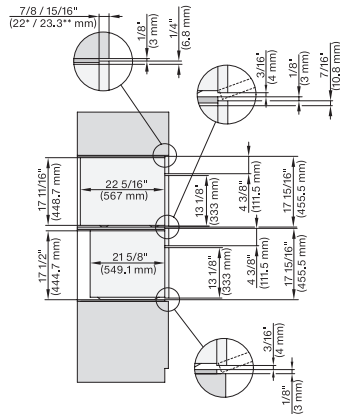

## H 7840 BM AM

Horno compacto con microondas y una anchura de 24"

Diseño fácilmente combinable, con programas Automáticos y sonda térmica.

side view 30 inch Flush inset 450S, installation drawing, NA

installation 30 inch Flush inset 450S, installation drawing, NA

side view 30 inch Proud 450S, installation drawing, NA

installation 30 inch Proud 450S, installation drawing, NA

DGC 6x00-1 + EBA 6808, H 6x00 BM + EBA 6808, DGC7xxx, H7xxx, EBA7848 Combi, Installation drawing, Flush inset, NA