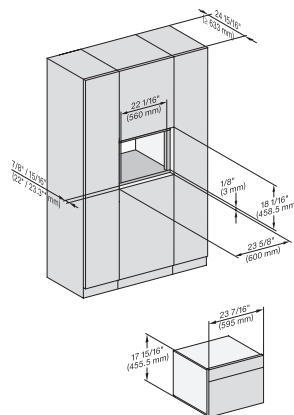

installation Flush inset 450S, installation drawing, NA