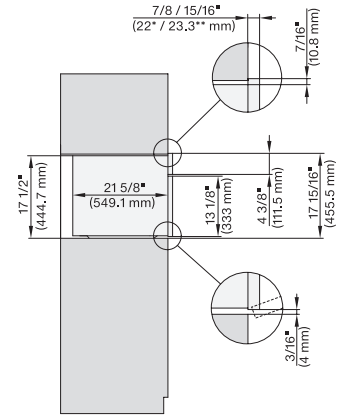

## H 7840 BM AM

Horno compacto con microondas y una anchura de 24"

Diseño fácilmente combinable, con programas Automáticos y sonda térmica.

side view 30 inch Flush inset 450S, installation drawing, NA

installation 30 inch Flush inset 450S, installation drawing, NA

side view 30 inch Proud 450S, installation drawing, NA

installation 30 inch Proud 450S, installation drawing, NA

DGC 6x00-1 + EBA 6808, H 6x00 BM + EBA 6808, DGC7xxx, H7xxx, EBA7848 Combi, Installation drawing, Flush inset, NA