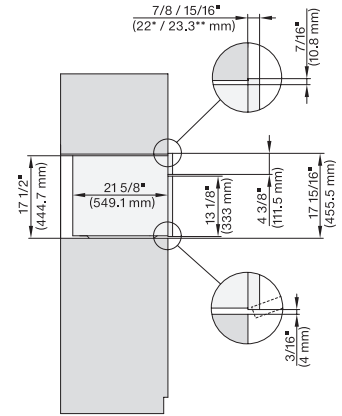

H 7640 BM AM

Horno compacto con microondas y una anchura de 24"

Diseño fácilmente combinable, con programas Automáticos y sonda térmica.

side view 30 inch Flush inset 450S, installation drawing, NA

installation 30 inch Flush inset 450S, installation drawing, NA

side view 30 inch Proud 450S, installation drawing, NA

installation 30 inch Proud 450S, installation drawing, NA

DGC 6x00-1 + EBA 6808, H 6x00 BM + EBA 6808, DGC7xxx, H7xxx, EBA7848 Combi, Installation drawing, Flush inset, NA