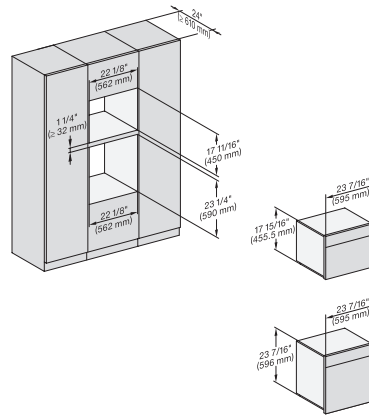

DGC7xxx+EBA7848, H7x40BM (+EBA7848), Installation, 30 Zoll, Flushinset, combi, XL, 450S

side view, Proud, combi, 450S ESW

Installation Proud, combi, 450S

Installation Proud, combi, 450S ESW

Installation Proud, combi, 650S, 450S

DGC7x4x(+EBA7848), H7x40BM(+EBA7848), Installation, 30 Zoll, Proud, combi, XL, 450S

Handle H72xx, H76xx, H78xx, Pure Line - NA7000 - Installation drawing

installation Flush inset 450S, installation drawing, NA