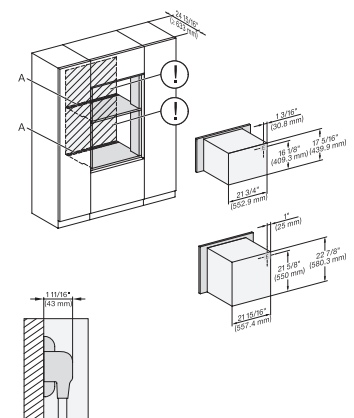

H 6560 B + EBA 6808, H 6x60 BP + EBA 6808, H 6x00 BM, H 7xxx, EBA 78x8, Installation drawing, Flush inset, NA