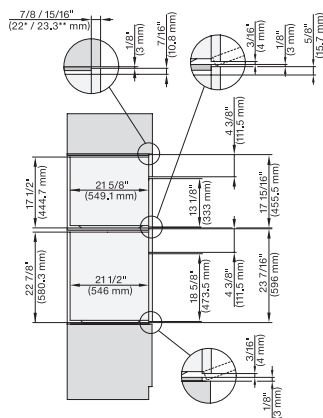

H 7640 BM AM

Horno compacto con microondas y una anchura de 24"

Diseño fácilmente combinable, con programas Automáticos y sonda térmica.

side view 30 inch Flush inset 450S, installation drawing, NA

installation 30 inch Flush inset 450S, installation drawing, NA

side view 30 inch Proud 450S, installation drawing, NA

installation 30 inch Proud 450S, installation drawing, NA

DGC 6x00-1 + EBA 6808, H 6x00 BM + EBA 6808, DGC7xxx, H7xxx, EBA7848 Combi, Installation drawing, Flush inset, NA

H 6x00 BM + EBA 6808, H7xxx, EBA7848 Combi, Installation drawing, Flush inset, NA

H 6560 B + EBA 6808, H 6x60 BP + EBA 6808, H 6x00 BM + EBA 6808, H7xxx, EBA 78x8 Combi, Install drawing, Flush inset, NA