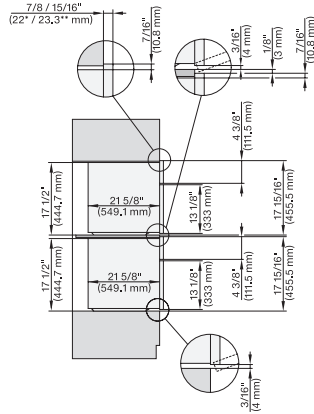

H 7640 BM AM

Horno compacto con microondas y una anchura de 24"

Diseño fácilmente combinable, con programas Automáticos y sonda térmica.

H 6x00 BM + EBA 6808, H7x40BM(+EBA7848), Combi, Installation drawing, Proud, NA