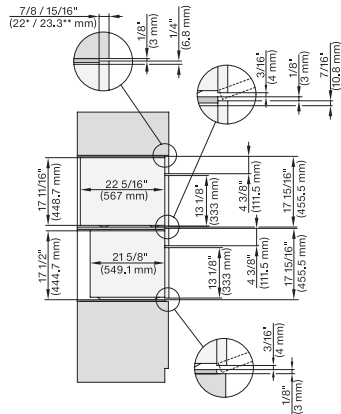

H 7640 BM AM

Horno compacto con microondas y una anchura de 24"

Diseño fácilmente combinable, con programas Automáticos y sonda térmica.

side view 30 inch Flush inset 450S, installation drawing, NA

installation 30 inch Flush inset 450S, installation drawing, NA

side view 30 inch Proud 450S, installation drawing, NA

installation 30 inch Proud 450S, installation drawing, NA

DGC 6x00-1 + EBA 6808, H 6x00 BM + EBA 6808, DGC7xxx, H7xxx, EBA7848 Combi, Installation drawing, Flush inset, NA