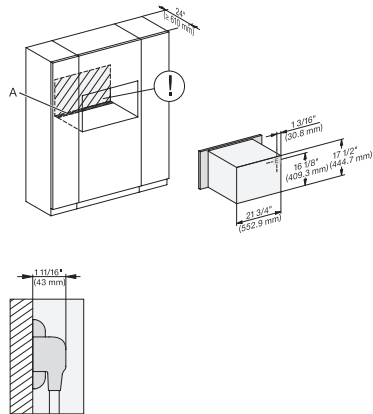

H 7640 BM AM

Horno compacto con microondas y una anchura de 24"

Diseño fácilmente combinable, con programas Automáticos y sonda térmica.

side view 30 inch Flush inset 450S, installation drawing, NA

installation 30 inch Flush inset 450S, installation drawing, NA

side view 30 inch Proud 450S, installation drawing, NA

installation 30 inch Proud 450S, installation drawing, NA

DGC 6x00-1 + EBA 6808, H 6x00 BM + EBA 6808, DGC7xxx, H7xxx, EBA7848 Combi, Installation drawing, Flush inset, NA