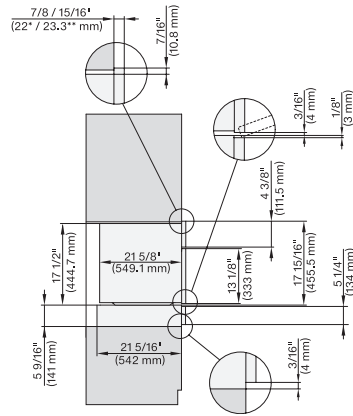

Einbau, Flush inset, combi, 450S, ESW

Installation Flush inset, combi, 650S, 450S

H 7640 BM AM

Horno compacto con microondas y una anchura de 24''

Diseño fácilmente combinable, con programas Automáticos y sonda térmica.

DGC7xxx+EBA7848, H7x40BM (+EBA7848), Installation, 30 Zoll, Flushinset, combi, XL, 450S

side view, Proud, combi, 450S ESW

Installation Proud, combi, 450S

Installation Proud, combi, 450S ESW

Installation Proud, combi, 650S, 450S

DGC7x4x(+EBA7848), H7x40BM(+EBA7848), Installation, 30 Zoll, Proud, combi, XL, 450S

Handle H72xx, H76xx, H78xx, Pure Line - NA7000 - Installation drawing

installation Flush inset 450S, installation drawing, NA