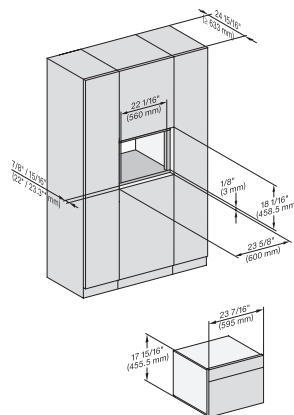

DGC7xxx+EBA7848, H7x40BM (+EBA7848), Installation, 30 Zoll, Flushinset, combi, XL, 450S

side view, Proud, combi, 450S ESW

Installation Proud, combi, 450S

Installation Proud, combi, 450S ESW

Installation Proud, combi, 650S, 450S

DGC7x4x(+EBA7848), H7x40BM(+EBA7848), Installation, 30 Zoll, Proud, combi, XL, 450S

Handle H72xx, H76xx, H78xx, Pure Line - NA7000 - Installation drawing

installation Flush inset 450S, installation drawing, NA