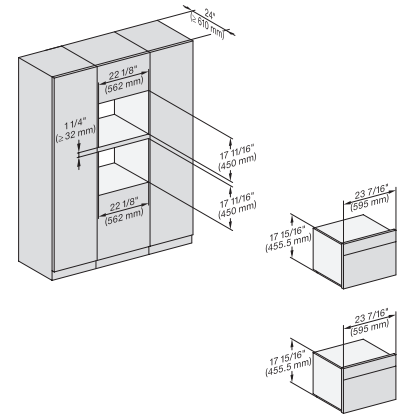

Einbau, Flush inset, combi, 450S, ESW

Installation Flush inset, combi, 650S, 450S

H 7640 BM AM

Horno compacto con microondas y una anchura de 24''

Diseño fácilmente combinable, con programas Automáticos y sonda térmica.

DGC7xxx+EBA7848, H7x40BM (+EBA7848), Installation, 30 Zoll, Flushinset, combi, XL, 450S

side view, Proud, combi, 450S ESW

Installation Proud, combi, 450S

Installation Proud, combi, 450S ESW

Installation Proud, combi, 650S, 450S