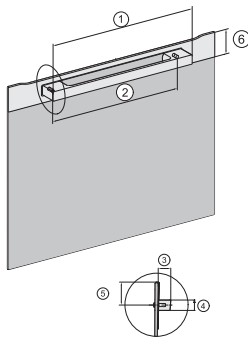

DGC7xxx+EBA7848, H7x40BM (+EBA7848), Installation, 30 Zoll, Flushinset, combi, XL, 450S

side view, Proud, combi, 450S ESW

Installation Proud, combi, 450S

Installation Proud, combi, 450S ESW

Installation Proud, combi, 650S, 450S

DGC7x4x(+EBA7848), H7x40BM(+EBA7848), Installation, 30 Zoll, Proud, combi, XL, 450S

Handle H72xx, H76xx, H78xx, Pure Line - NA7000 - Installation drawing

installation Flush inset 450S, installation drawing, NA