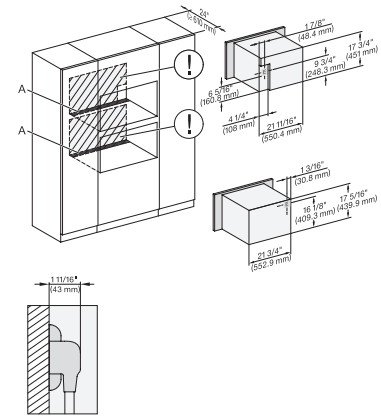

DGC7xxx+EBA7848, H7x40BM (+EBA7848), Installation, 30 Zoll, Flushinset, combi, XL, 450S

side view, Proud, combi, 450S ESW

Installation Proud, combi, 450S

Installation Proud, combi, 450S ESW

Installation Proud, combi, 650S, 450S

DGC7x4x(+EBA7848), H7x40BM(+EBA7848), Installation, 30 Zoll, Proud, combi, XL, 450S

Handle H72xx, H76xx, H78xx, Pure Line - NA7000 - Installation drawing

installation Flush inset 450S, installation drawing, NA