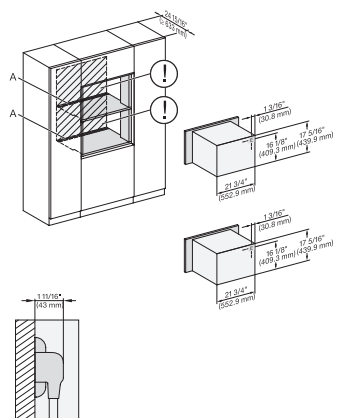

side view 30 inch Proud 450S, installation drawing, NA

installation 30 inch Proud 450S, installation drawing, NA

DGC 6x00-1 + EBA 6808, H 6x00 BM + EBA 6808, DGC7xxx, H7xxx, EBA7848 Combi, Installation drawing, Flush inset, NA

H 6x00 BM + EBA 6808, H7xxx, EBA7848 Combi, Installation drawing, Flush inset, NA

H 6560 B + EBA 6808, H 6x60 BP + EBA 6808, H 6x00 BM + EBA 6808, H7xxx, EBA 78x8 Combi, Install drawing, Flush inset, NA