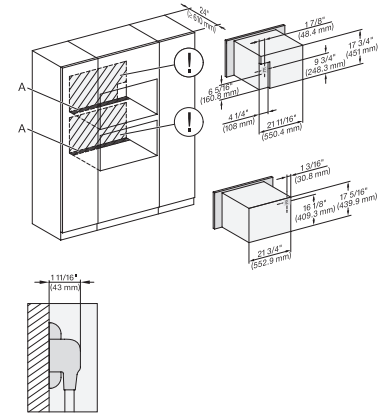

DGC7xxx+EBA7848, H7x40BM (+EBA7848),
Installation, 30 Zoll, Flushinset, combi, XL, 450S

side view, Proud, combi, 450S ESW

Installation Proud, combi, 450S

Installation Proud, combi, 450S ESW

Installation Proud, combi, 650S, 450S