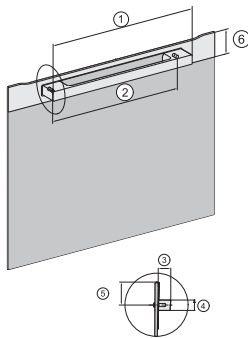

Handle H72xx, H76xx, H78xx, PureLine – NA7000 -
Installation drawing