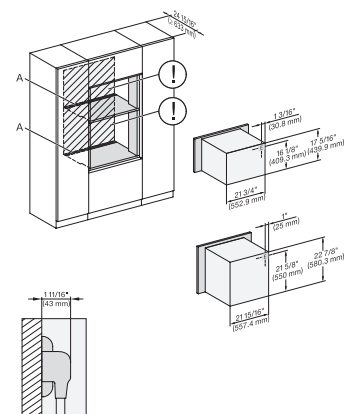

H 6560 B + EBA 6808, H 6x60 BP + EBA 6808, H 6x00 BM, H 7xxx, EBA 78x8, Installation drawing, Flush inset, NA