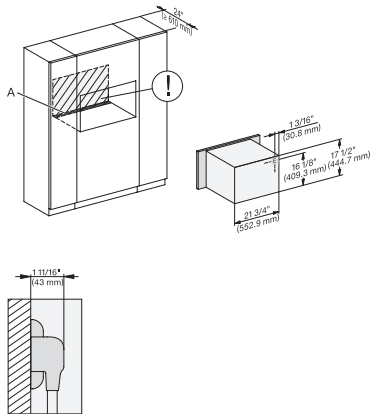

Horno compacto con microondas y una anchura de 24"

Diseño elegante, con prog. Automáticos y funciones combinadas.

side view 30 inch Flush inset 450S, installation drawing, NA

installation 30 inch Flush inset 450S, installation drawing, NA

side view 30 inch Proud 450S, installation drawing, NA

installation 30 inch Proud 450S, installation drawing, NA

DGC 6x00-1 + EBA 6808, H 6x00 BM + EBA 6808, DGC7xxx, H7xxx, EBA7848 Combi, Installation drawing, Flush inset, NA