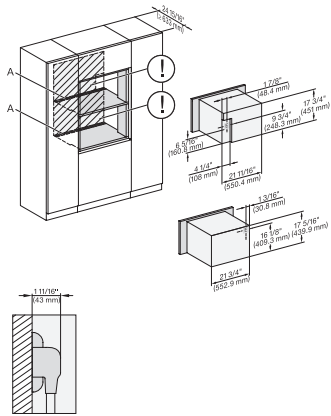

H 6x00 BM + EBA 6808, H7x40BM(+EBA7848), Combi, Installation drawing, Proud, NA

H 6560 B + EBA 6808, H 6x60 BP + EBA 6808, H 6x00 BM + EBA 6808, H7xxx+EBA7x7x, Combi, Installation drawing, Proud, NA

H 6x00 BM + EBA 6808, H7x40BM(+EBA7848), NA7000 Installation Combi, Installation drawing, Proud, NA

H 6560 B + EBA 6808, H 6x60 BP + EBA6808, H6x00BM + EBA6808, NA7000 Installation Combi, Installation drawing, Proud, NA

Installation Proud 450S, installation drawing, NA

Installation Flush inset combi 450S

Einbau, Flush inset, combi, 450S, ESW

Installation Flush inset, combi, 650S, 450S

H 7240 BM AM

Horno compacto con microondas y una anchura de 24"

Diseño elegante, con prog. Automáticos y funciones combinadas.