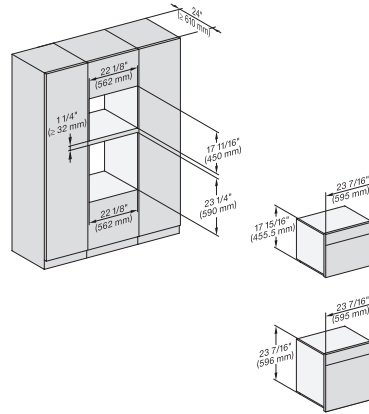

DGC7xxx+EBA7848, H7x40BM (+EBA7848),
Installation, 30 Zoll, Flushinset, combi, XL, 450S

side view, Proud, combi, 450S ESW

Installation Proud, combi, 450S

Installation Proud, combi, 450S ESW

Installation Proud, combi, 650S, 450S