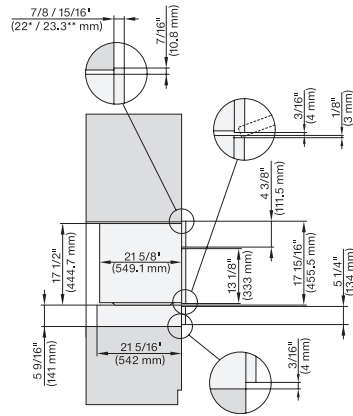

450

Alto del hueco máx. en mm

452

Fondo del hueco en mm

550

Peso neto en kg

42,5

Potencia nominal total en kW

Einbau, Flush inset, combi, 450S, ESW

Installation Flush inset, combi, 650S, 450S

H 7240 BM AM

Horno compacto con microondas y una anchura de 24"

Diseño elegante, con prog. Automáticos y funciones combinadas.

DGC7xxx+EBA7848, H7x40BM (+EBA7848),
Installation, 30 Zoll, Flushinset, combi, XL, 450S

side view, Proud, combi, 450S ESW

Installation Proud, combi, 450S

Installation Proud, combi, 450S ESW

Installation Proud, combi, 650S, 450S

DGC7x4x(+EBA7848), H7x40BM(+EBA7848),
Installation, 30 Zoll, Proud, combi, XL, 450S

Handle H72xx, H76xx, H78xx, PureLine – NA7000 -
Installation drawing

installation Flush inset 450S, installation drawing, NA