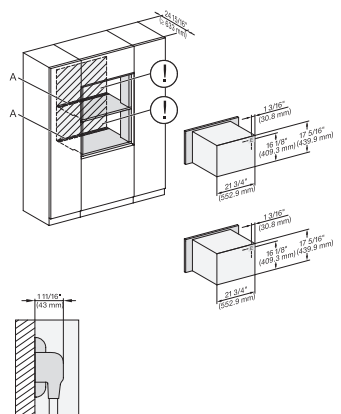

side view 30 inch Proud 450S, installation drawing, NA

installation 30 inch Proud 450S, installation drawing, NA

DGC 6x00-1 + EBA 6808, H 6x00 BM + EBA 6808, DGC7xxx, H7xxx, EBA7848 Combi, Installation drawing, Flush inset, NA

H 6x00 BM + EBA 6808, H7xxx, EBA7848 Combi, Installation drawing, Flush inset, NA

H 6560 B + EBA 6808, H 6x60 BP + EBA 6808, H 6x00 BM + EBA 6808, H7xxx, EBA 78x8 Combi, Install drawing, Flush inset, NA