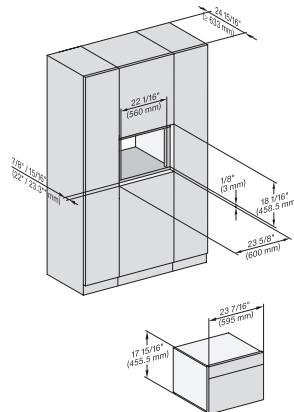

installation Flush inset 450S, installation drawing, NA