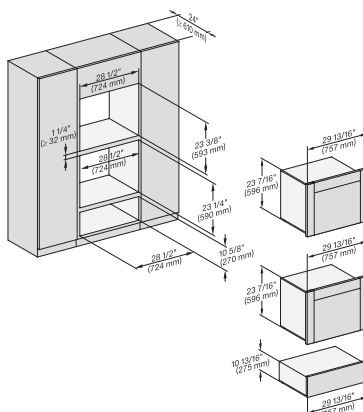

DGC786x+EBA7868, H7x6x+EBA7868, ESW7x80, Einbau, 30 Zoll, Proud, combi, XXL, 650S