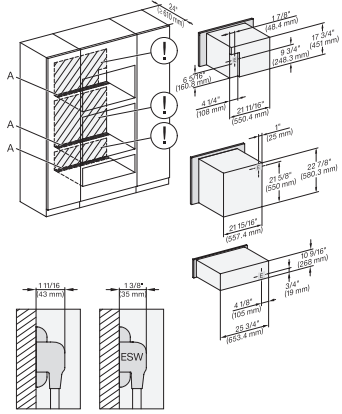

DGC7x4x+EBA7848,, H7x6xBP+EBA7848, ESW7x80, Installation, 30 Zoll, Proud, combi, XL, 650S