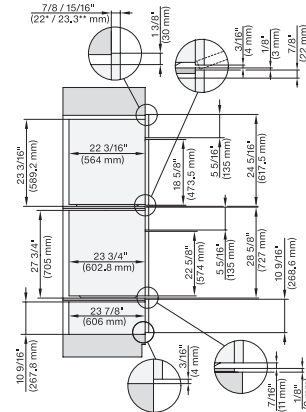

DGC7x8x(X), H2x80BP, H7x8xBP(X), ESW7x80, side view, 30 Zoll, Proud, combi, XXL, 650