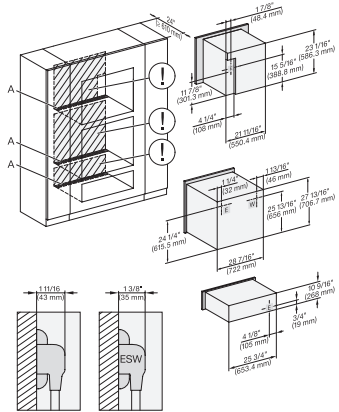

DGC786x+EBA7868, H7x80BP(X), ESW7x80, Installation, 30 Zoll, Proud, combi, wide front, XXI, 650