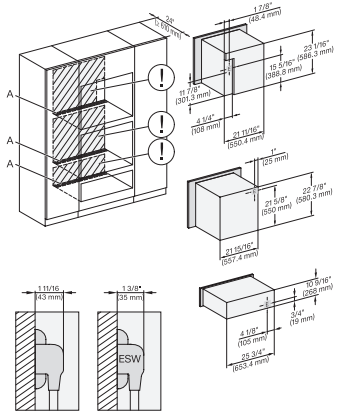

DGC786x+EBA7868, H7x6xBP+EBA7848, ESW7x80, Installation, 30 Zoll, Proud, combi, 650S