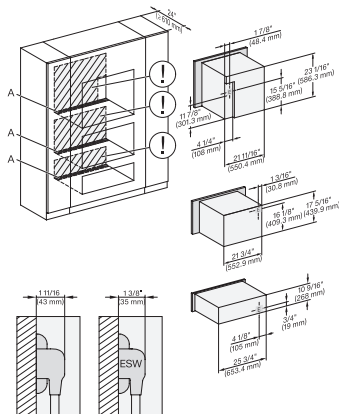

DGC786x+EBA7868, H7x40BM+EBA7848, ESW7x80, Installation, 30 Zoll, Proud, combi, wide front, XXL, 450S