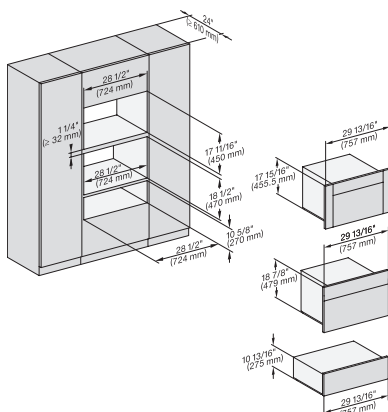

DGC7x4x+EBA7848, H7x70BM, ESW7x80, Einbau, 30 Zoll, Proud, combi, XL