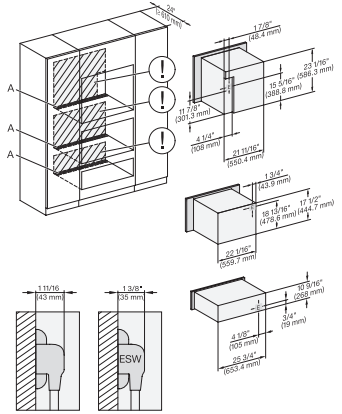

DGC786x+EBA7868, H7x70BM(X), ESW7x80, Installation, 30 Zoll, Proud, combi, XXL