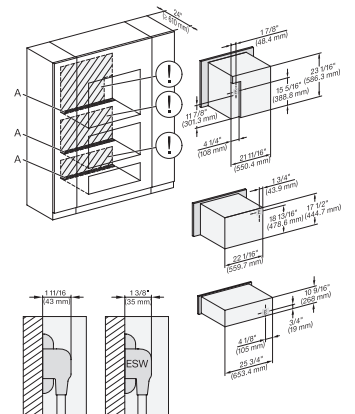

DGC786x+EBA7868, H7x70BM(X), ESW7x80, Installation, 30 Zoll, Proud, combi, wide front, XXL