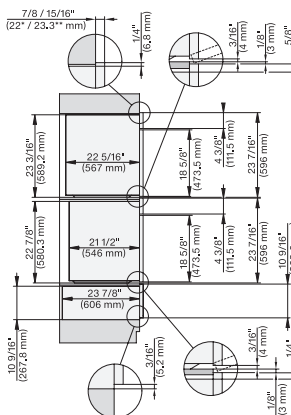

(DGC6x6x, H6560B, H6x60BP)+EBA6808, ESW6x80, (DGC786x, H7x6xBP)+EBA7868, EW7x80 Combi, Installation drawing, Proud, NA