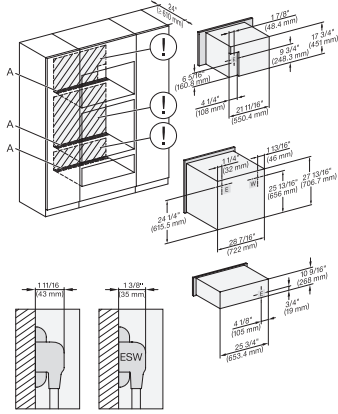

DGC7x4x+EBA7848, H2880BP, H7x6xBP(X), ESW7x80, Installation, 30 Zoll, Proud, combi, XL, 650