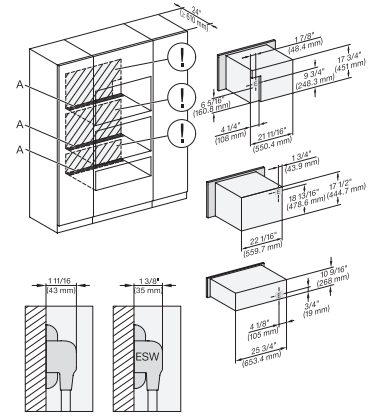

DGC7x4x+EBA7848, H7x70BM(X), ESW7x80, Installation, 30 Zoll, Proud, combi, XL