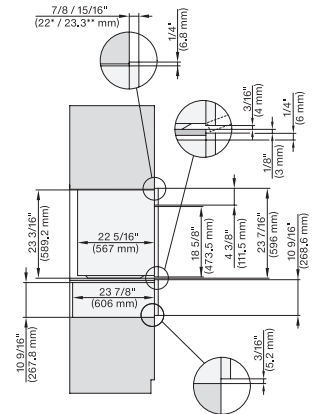

DGC 6x6x (AM), ESW 6x80, DGC786x+EBA7868, ESW7x80, Combi, Installation drawing, Proud, NA