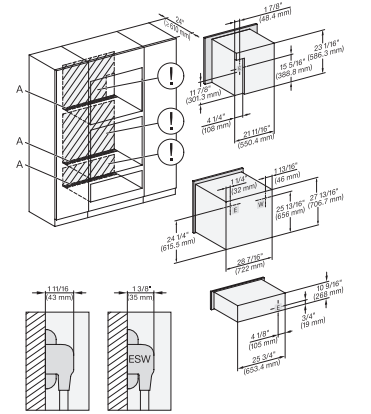

DGC786x+EBA7868, H7x8xBP, ESW7x80, Installation, 30 Zoll, Proud, combi, XXL, 650