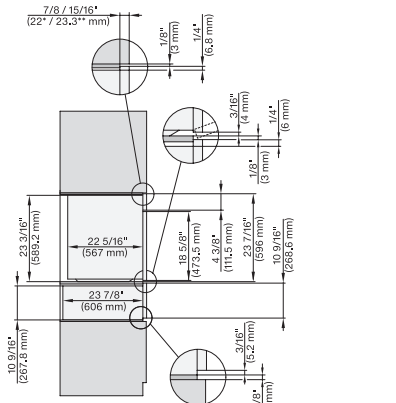

DGC786x+EBA7868, ESW7x80, side view, 30 Zoll, Flush inset, combi, XXL