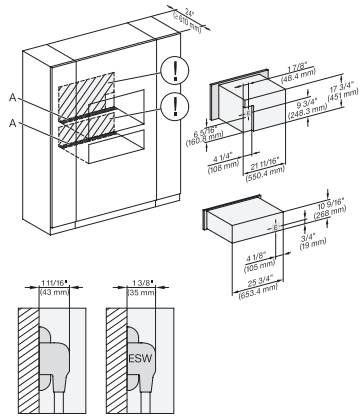

ESW 7680

Calientaplatos sin tirador de 30 pulgadas de anchura y 10 13/16 de altura

Precalear vajilla, mantener alimentos calientes y cocción a baja temperatura.

DGC7x4x+EBA7848, ESW7x80, Installation, 30 Zoll, Proud, combi, wide front, XL