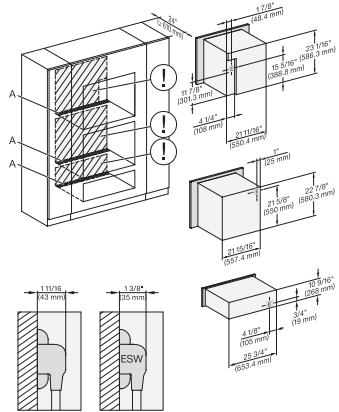

DGC786x+EBA7868, H7x6xBP+EBA7848, ESW7x80, Installation, 30 Zoll, Proud, combi, wide front, XXI, 650S