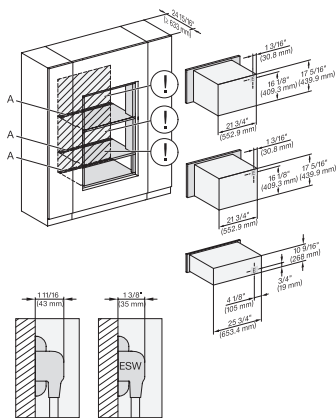

H 6x00 BM + EBA 6808, ESW 6x80, H 7x40BM, EBA 7848, ESW 7x80, Installation drawing, Flush inset, NA