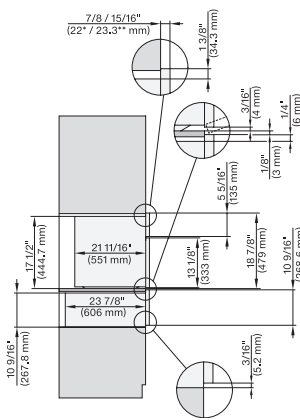

H 6x70 BM, ESW 6x80, H7x70BM(X), ESW7x80, Combi, Installation drawing, Proud, NA