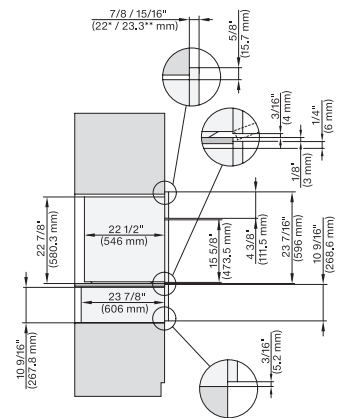

H6560B + EBA6808, H6x60BP + EBA6808, ESW6x80, H7x6xBP+EBA7868, ESW7x10, EVS7010, Combi, Installation drawing, Proud, NA