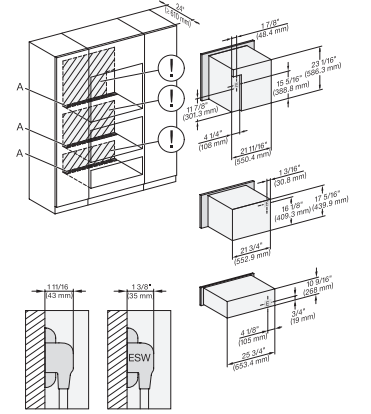

DGC786x+EBA7868, H7x40BM+EBA7848, ESW7x80, Installation, 30 Zoll, Proud, combi, XXL, 450S