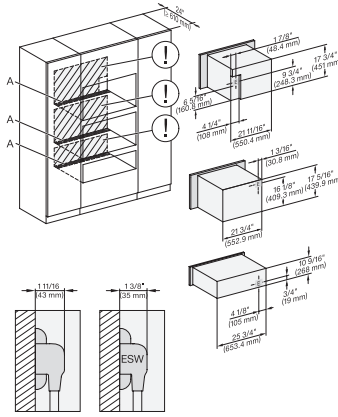

DGC7x4x+EBA7848, H7x40BM+7808, ESW7x80, Installation, 30 Zoll, Proud, combi, XL, 450S